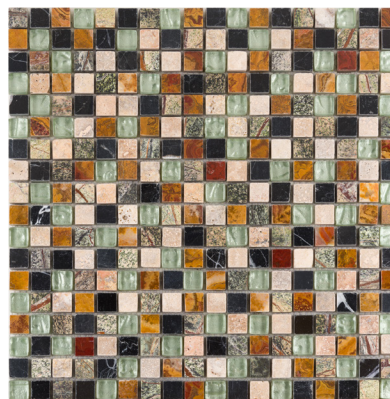

*Not suitable for wet or floor applications

Custom Collection

Mixed

5/8 x 5/8 Collection

Stone, glass, and metal cubes stack up to create a stunning design that can be customized to fit your color scheme by blending chips of stone, glass, and metal.

*Not suitable for wet or floor applications

Smores*
863-127

Carmeletto*
863-107

Enchanted Forest*
863-109

Jungalaya*
863-113

Lavish
863-115

Paradise Cove*
863-119

Montego Bay
863-117

Mustang
863-118

Coverage	1.0 sq. ft.
Row/Sheet	18
Thickness	3/8"
Format	mesh mosaic

Application	 wall  floor  wet
	 pool  grout

*Not suitable for wet or floor applications

Custom Collection

Mixed

5/8 x 5/8 Collection

Stone, glass, and metal cubes stack up to create a stunning design that can be customized to fit your color scheme by blending chips of stone, glass, and metal.

*Not suitable for wet or floor applications