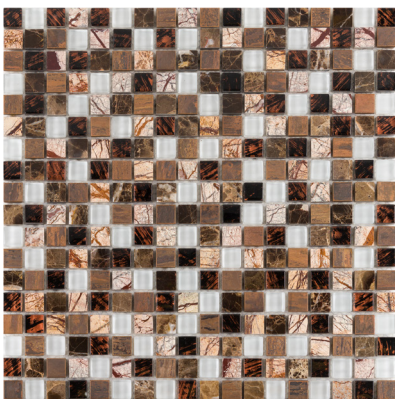

*Not suitable for wet or floor applications

Smores*
863-127

Carmeletto*
863-107

Enchanted Forest*
863-109

Jungalaya*
863-113

Lavish
863-115

Paradise Cove*
863-119

Montego Bay
863-117

Mustang
863-118

Coverage	1.0 sq. ft.
Row/Sheet	18
Thickness	3/8"
Format	mesh mosaic

Application	 wall  floor  wet
	 pool  grout

*Not suitable for wet or floor applications

Custom Collection

Mixed

5/8 x 5/8 Collection