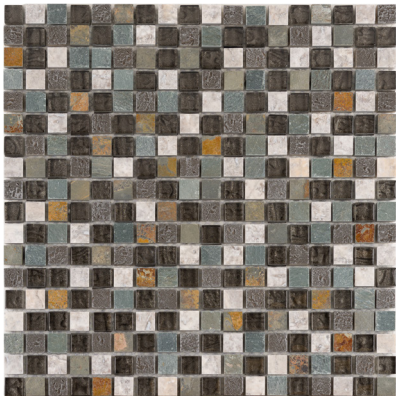

Custom Collection

Mixed

5/8 x 5/8 Collection

Stone, glass, and metal cubes stack up to create a stunning design that can be customized to fit your color scheme by blending chips of stone, glass, and metal.

*Not suitable for wet or floor applications

Newton's Shadow*
863-141

Snowy Range
863-139

Blue Lagoon*
863-105

Rushmore*
863-140

Scarlet Night*
863-134

Singin the Blues
863-126

Amalfi Coast*
863-138

Woodland Trail
863-131

Coverage	1.0 sq. ft.
Row/Sheet	18
Thickness	3/8"
Format	mesh mosaic

Application	<input checked="" type="checkbox"/> wall <input type="checkbox"/> floor <input type="checkbox"/> wet
	<input type="checkbox"/> pool <input type="checkbox"/> grout

*Not suitable for wet or floor applications

Custom Collection

Mixed

5/8 x 5/8 Collection

Stone, glass, and metal cubes stack up to create a stunning design that can be customized to fit your color scheme by blending chips of stone, glass, and metal.