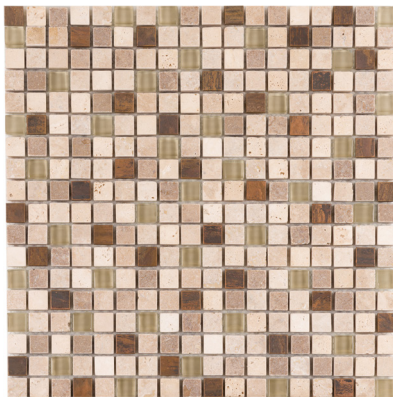

Custom Collection

Mixed

5/8 x 5/8 Collection

Stone, glass, and metal cubes stack up to create a stunning design that can be customized to fit your color scheme by blending chips of stone, glass, and metal.

*Not suitable for wet or floor applications

Newton's Shadow*
863-141

Snowy Range
863-139

Blue Lagoon*
863-105

Rushmore*
863-140

Scarlet Night*
863-134

Singin the Blues
863-126

Amalfi Coast*
863-138

Woodland Trail
863-131

Coverage	1.0 sq. ft.
Row/Sheet	18
Thickness	3/8"
Format	mesh mosaic

Application	<input checked="" type="checkbox"/> wall <input type="checkbox"/> floor <input type="checkbox"/> wet
	<input type="checkbox"/> pool <input type="checkbox"/> grout

*Not suitable for wet or floor applications

Custom Collection

Mixed

5/8 x 5/8 Collection

Stone, glass, and metal cubes stack up to create a stunning design that can be customized to fit your color scheme by blending chips of stone, glass, and metal.