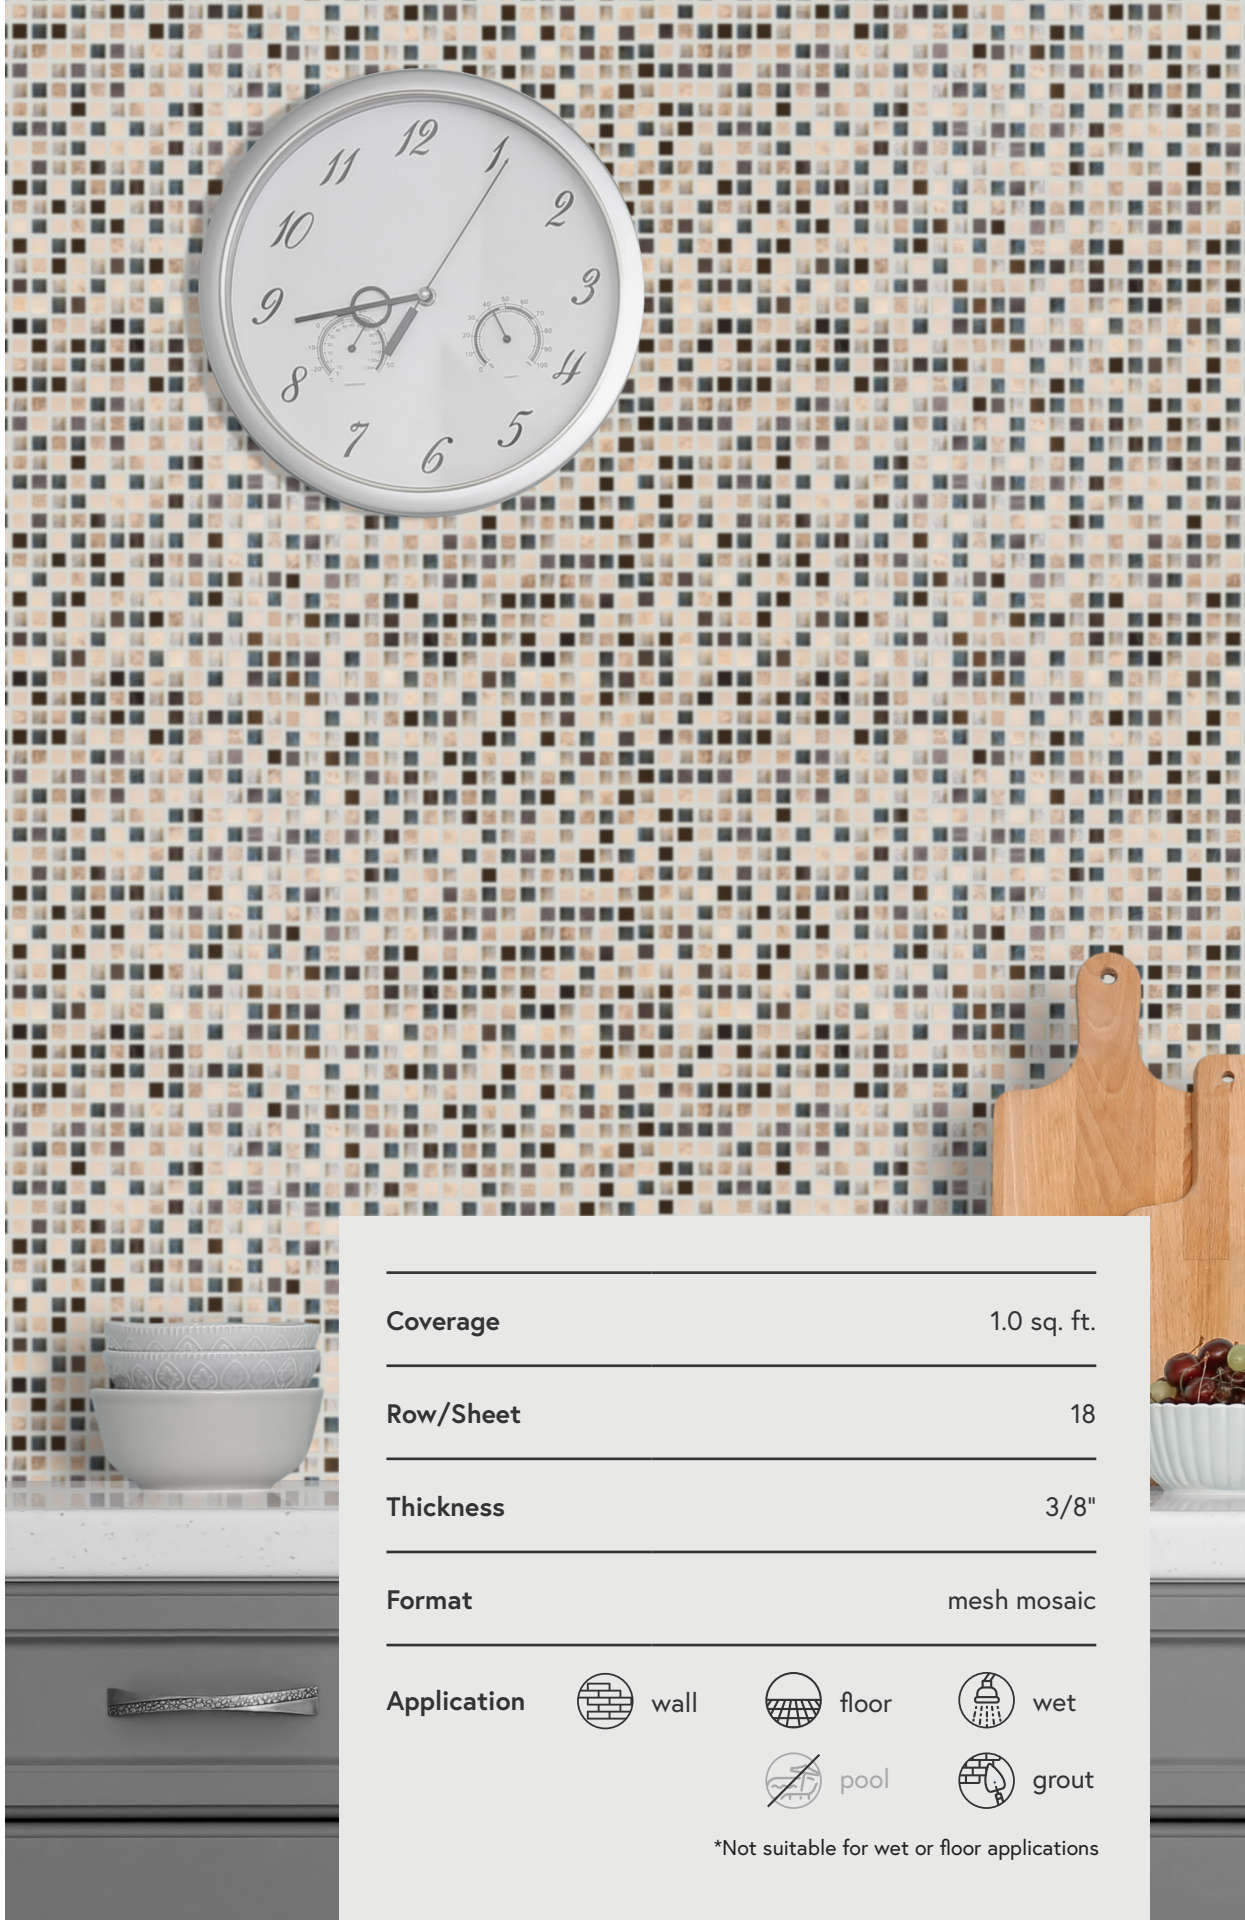

Scarlet Night*
863-134

Singin the Blues
863-126

Coverage	1.0 sq. ft.
Row/Sheet	18
Thickness	3/8"
Format	mesh mosaic

Application	☒ wall ☐ floor ☐ wet
	☐ pool ☐ grout

*Not suitable for wet or floor applications