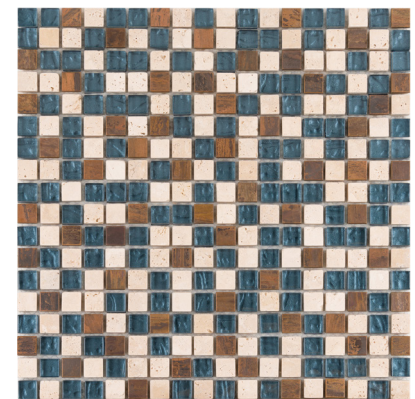

*Not suitable for wet or floor applications

Smores*
863-127

Carmeletto*
863-107

Enchanted Forest*
863-109

Jungalaya*
863-113

Lavish
863-115

Paradise Cove*
863-119

Montego Bay
863-117

Mustang
863-118

Coverage	1.0 sq. ft.
Row/Sheet	18
Thickness	3/8"
Format	mesh mosaic

Application	 wall  floor  wet
	 pool  grout

*Not suitable for wet or floor applications

Custom Collection

Mixed

5/8 x 5/8 Collection