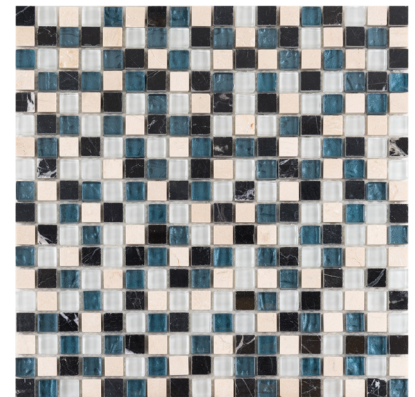

Custom Collection

Mixed

5/8 x 5/8 Collection

Stone, glass, and metal cubes stack up to create a stunning design that can be customized to fit your color scheme by blending chips of stone, glass, and metal.

*Not suitable for wet or floor applications

Newton's Shadow*
863-141

Snowy Range
863-139

Blue Lagoon*
863-105

Rushmore*
863-140

Scarlet Night*
863-134

Singin the Blues
863-126

Amalfi Coast*
863-138

Woodland Trail
863-131

Coverage	1.0 sq. ft.
Row/Sheet	18
Thickness	3/8"
Format	mesh mosaic

Application	<input checked="" type="checkbox"/> wall <input type="checkbox"/> floor <input type="checkbox"/> wet
	<input type="checkbox"/> pool <input type="checkbox"/> grout

*Not suitable for wet or floor applications

Custom Collection

Mixed

5/8 x 5/8 Collection

Stone, glass, and metal cubes stack up to create a stunning design that can be customized to fit your color scheme by blending chips of stone, glass, and metal.