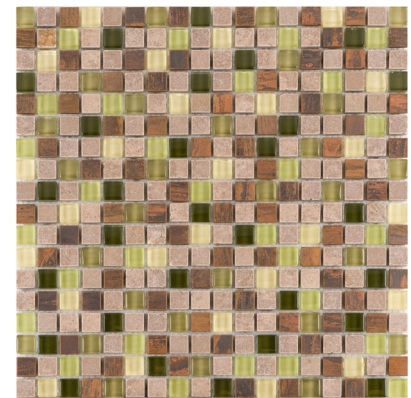

Stone, glass, and metal cubes stack up to create a stunning design that can be customized to fit your color scheme by blending chips of stone, glass, and metal.

*Not suitable for wet or floor applications

Peace Train
863-120

Rocky Road*
863-122

Pistachio*
863-104

Tuscan Splendor*
863-130

Platinum Whisper*
863-137

Meteor Shower
863-116

Ruby Tuesday
863-133

Midnight Muse*
863-135