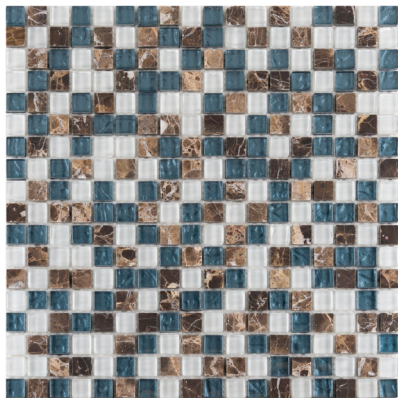

*Not suitable for wet or floor applications

Smores*
863-127

Carmeletto*
863-107

Enchanted Forest*
863-109

Jungalaya*
863-113

Lavish
863-115

Paradise Cove*
863-119

Montego Bay
863-117

Mustang
863-118

Coverage	1.0 sq. ft.
Row/Sheet	18
Thickness	3/8"
Format	mesh mosaic

Application	 wall  floor  wet
	 pool  grout

*Not suitable for wet or floor applications

Custom Collection

Mixed

5/8 x 5/8 Collection

Stone, glass, and metal cubes stack up to create a stunning design that can be customized to fit your color scheme by blending chips of stone, glass, and metal.

*Not suitable for wet or floor applications