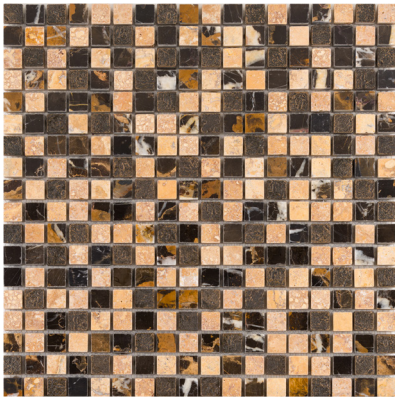

*Not suitable for wet or floor applications

Newton's Shadow*
863-141

Snowy Range
863-139

Blue Lagoon*
863-105

Rushmore*
863-140

Scarlet Night*
863-134

Singin the Blues
863-126

Amalfi Coast*
863-138

*Not suitable for wet or floor applications

Custom Collection

Mixed

5/8 x 5/8 Collection

Stone, glass, and metal cubes stack up to create a stunning design that can be customized to fit your color scheme by blending chips of stone, glass, and metal.

*Not suitable for wet or floor applications

Smores*
863-127

Carmeletto*
863-107

Enchanted Forest*
863-109

Jungalaya*
863-113

Lavish
863-115

Paradise Cove*
863-119

Montego Bay
863-117