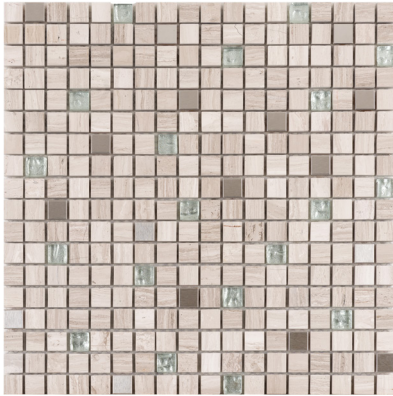

Custom Collection

Mixed

5/8 x 5/8 Collection

Stone, glass, and metal cubes stack up to create a stunning design that can be customized to fit your color scheme by blending chips of stone, glass, and metal.

*Not suitable for wet or floor applications

Newton's Shadow*
863-141

Snowy Range
863-139

Blue Lagoon*
863-105

Rushmore*
863-140

Scarlet Night*
863-134

Singin the Blues
863-126

Amalfi Coast*
863-138

Woodland Trail
863-131

Coverage	1.0 sq. ft.
Row/Sheet	18
Thickness	3/8"
Format	mesh mosaic

Application	<input checked="" type="checkbox"/> wall <input type="checkbox"/> floor <input type="checkbox"/> wet
	<input type="checkbox"/> pool <input type="checkbox"/> grout

*Not suitable for wet or floor applications

Custom Collection

Mixed

5/8 x 5/8 Collection

Stone, glass, and metal cubes stack up to create a stunning design that can be customized to fit your color scheme by blending chips of stone, glass, and metal.