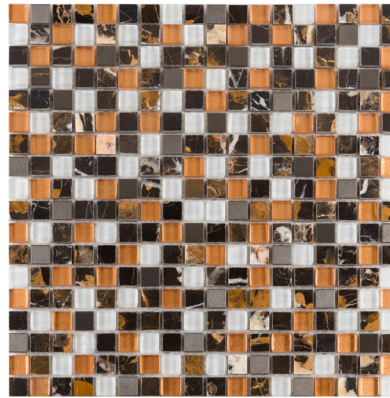

*Not suitable for wet or floor applications

Newton's Shadow*
863-141

Snowy Range
863-139

Blue Lagoon*
863-105

Rushmore*
863-140

Scarlet Night*
863-134

Singin the Blues
863-126

Amalfi Coast*
863-138

*Not suitable for wet or floor applications

Custom Collection

Mixed

5/8 x 5/8 Collection

Stone, glass, and metal cubes stack up to create a stunning design that can be customized to fit your color scheme by blending chips of stone, glass, and metal.

*Not suitable for wet or floor applications

Smores*
863-127

Carmeletto*
863-107

Enchanted Forest*
863-109

Jungalaya*
863-113

Lavish
863-115

Paradise Cove*
863-119

Montego Bay
863-117