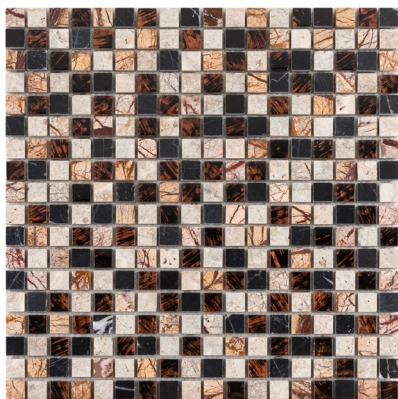

*Not suitable for wet or floor applications

Newton's Shadow*
863-141

Snowy Range
863-139

Blue Lagoon*
863-105

Rushmore*
863-140

Scarlet Night*
863-134

Singin the Blues
863-126

Amalfi Coast*
863-138

*Not suitable for wet or floor applications

Custom Collection

Mixed

5/8 x 5/8 Collection

Stone, glass, and metal cubes stack up to create a stunning design that can be customized to fit your color scheme by blending chips of stone, glass, and metal.

*Not suitable for wet or floor applications

Smores*
863-127

Carmeletto*
863-107

Enchanted Forest*
863-109

Jungalaya*
863-113

Lavish
863-115

Paradise Cove*
863-119

Montego Bay
863-117

Mustang
863-118

Coverage	1.0 sq. ft.
Row/Sheet	18
Thickness	3/8"
Format	mesh mosaic

Application	 wall  floor  wet
	 pool  grout

*Not suitable for wet or floor applications

Custom Collection

Mixed

5/8 x 5/8 Collection