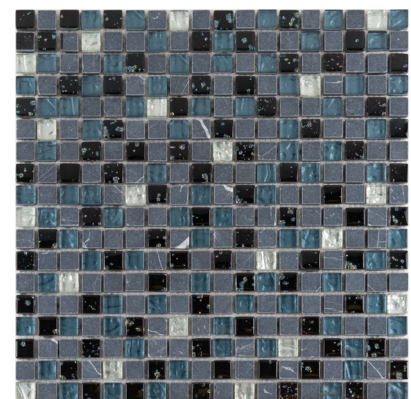

Stone, glass, and metal cubes stack up to create a stunning design that can be customized to fit your color scheme by blending chips of stone, glass, and metal.

*Not suitable for wet or floor applications

Peace Train
863-120

Rocky Road*
863-122

Pistachio*
863-104

Tuscan Splendor*
863-130

Platinum Whisper*
863-137

Meteor Shower
863-116

Ruby Tuesday
863-133

Midnight Muse*
863-135

Coverage	1.0 sq. ft.
Row/Sheet	18
Thickness	3/8"
Format	mesh mosaic

Application	<input checked="" type="checkbox"/> wall <input type="checkbox"/> floor <input type="checkbox"/> wet
	<input type="checkbox"/> pool <input type="checkbox"/> grout