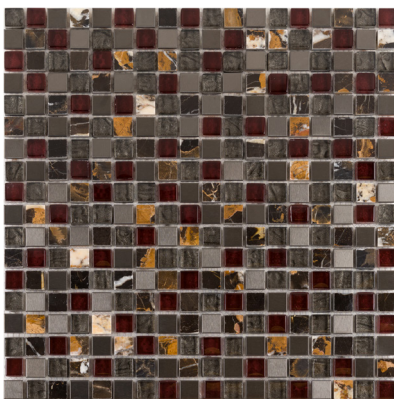

Stone, glass, and metal cubes stack up to create a stunning design that can be customized to fit your color scheme by blending chips of stone, glass, and metal.

*Not suitable for wet or floor applications

Peace Train
863-120

Rocky Road*
863-122

Pistachio*
863-104

Tuscan Splendor*
863-130

Platinum Whisper*
863-137

Meteor Shower
863-116

Ruby Tuesday
863-133

Midnight Muse*
863-135