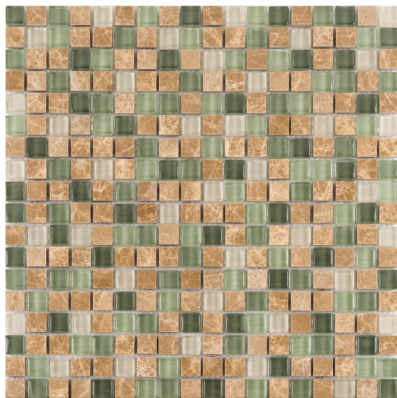

Custom Collection

Mixed

5/8 x 5/8 Collection

Stone, glass, and metal cubes stack up to create a stunning design that can be customized to fit your color scheme by blending chips of stone, glass, and metal.

*Not suitable for wet or floor applications

Peace Train
863-120