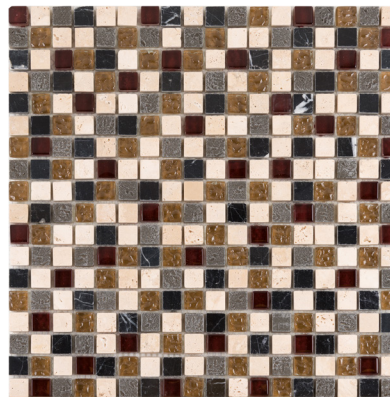

Custom Collection

Mixed

5/8 x 5/8 Collection

Stone, glass, and metal cubes stack up to create a stunning design that can be customized to fit your color scheme by blending chips of stone, glass, and metal.

*Not suitable for wet or floor applications

Newton's Shadow*
863-141

Snowy Range
863-139

Blue Lagoon*
863-105

Rushmore*
863-140

Scarlet Night*
863-134

Singin the Blues
863-126

Amalfi Coast*
863-138

Woodland Trail
863-131

Coverage	1.0 sq. ft.
Row/Sheet	18
Thickness	3/8"
Format	mesh mosaic

Application	<input checked="" type="checkbox"/> wall <input type="checkbox"/> floor <input type="checkbox"/> wet
	<input type="checkbox"/> pool <input type="checkbox"/> grout

*Not suitable for wet or floor applications

Custom Collection

Mixed

5/8 x 5/8 Collection

Stone, glass, and metal cubes stack up to create a stunning design that can be customized to fit your color scheme by blending chips of stone, glass, and metal.