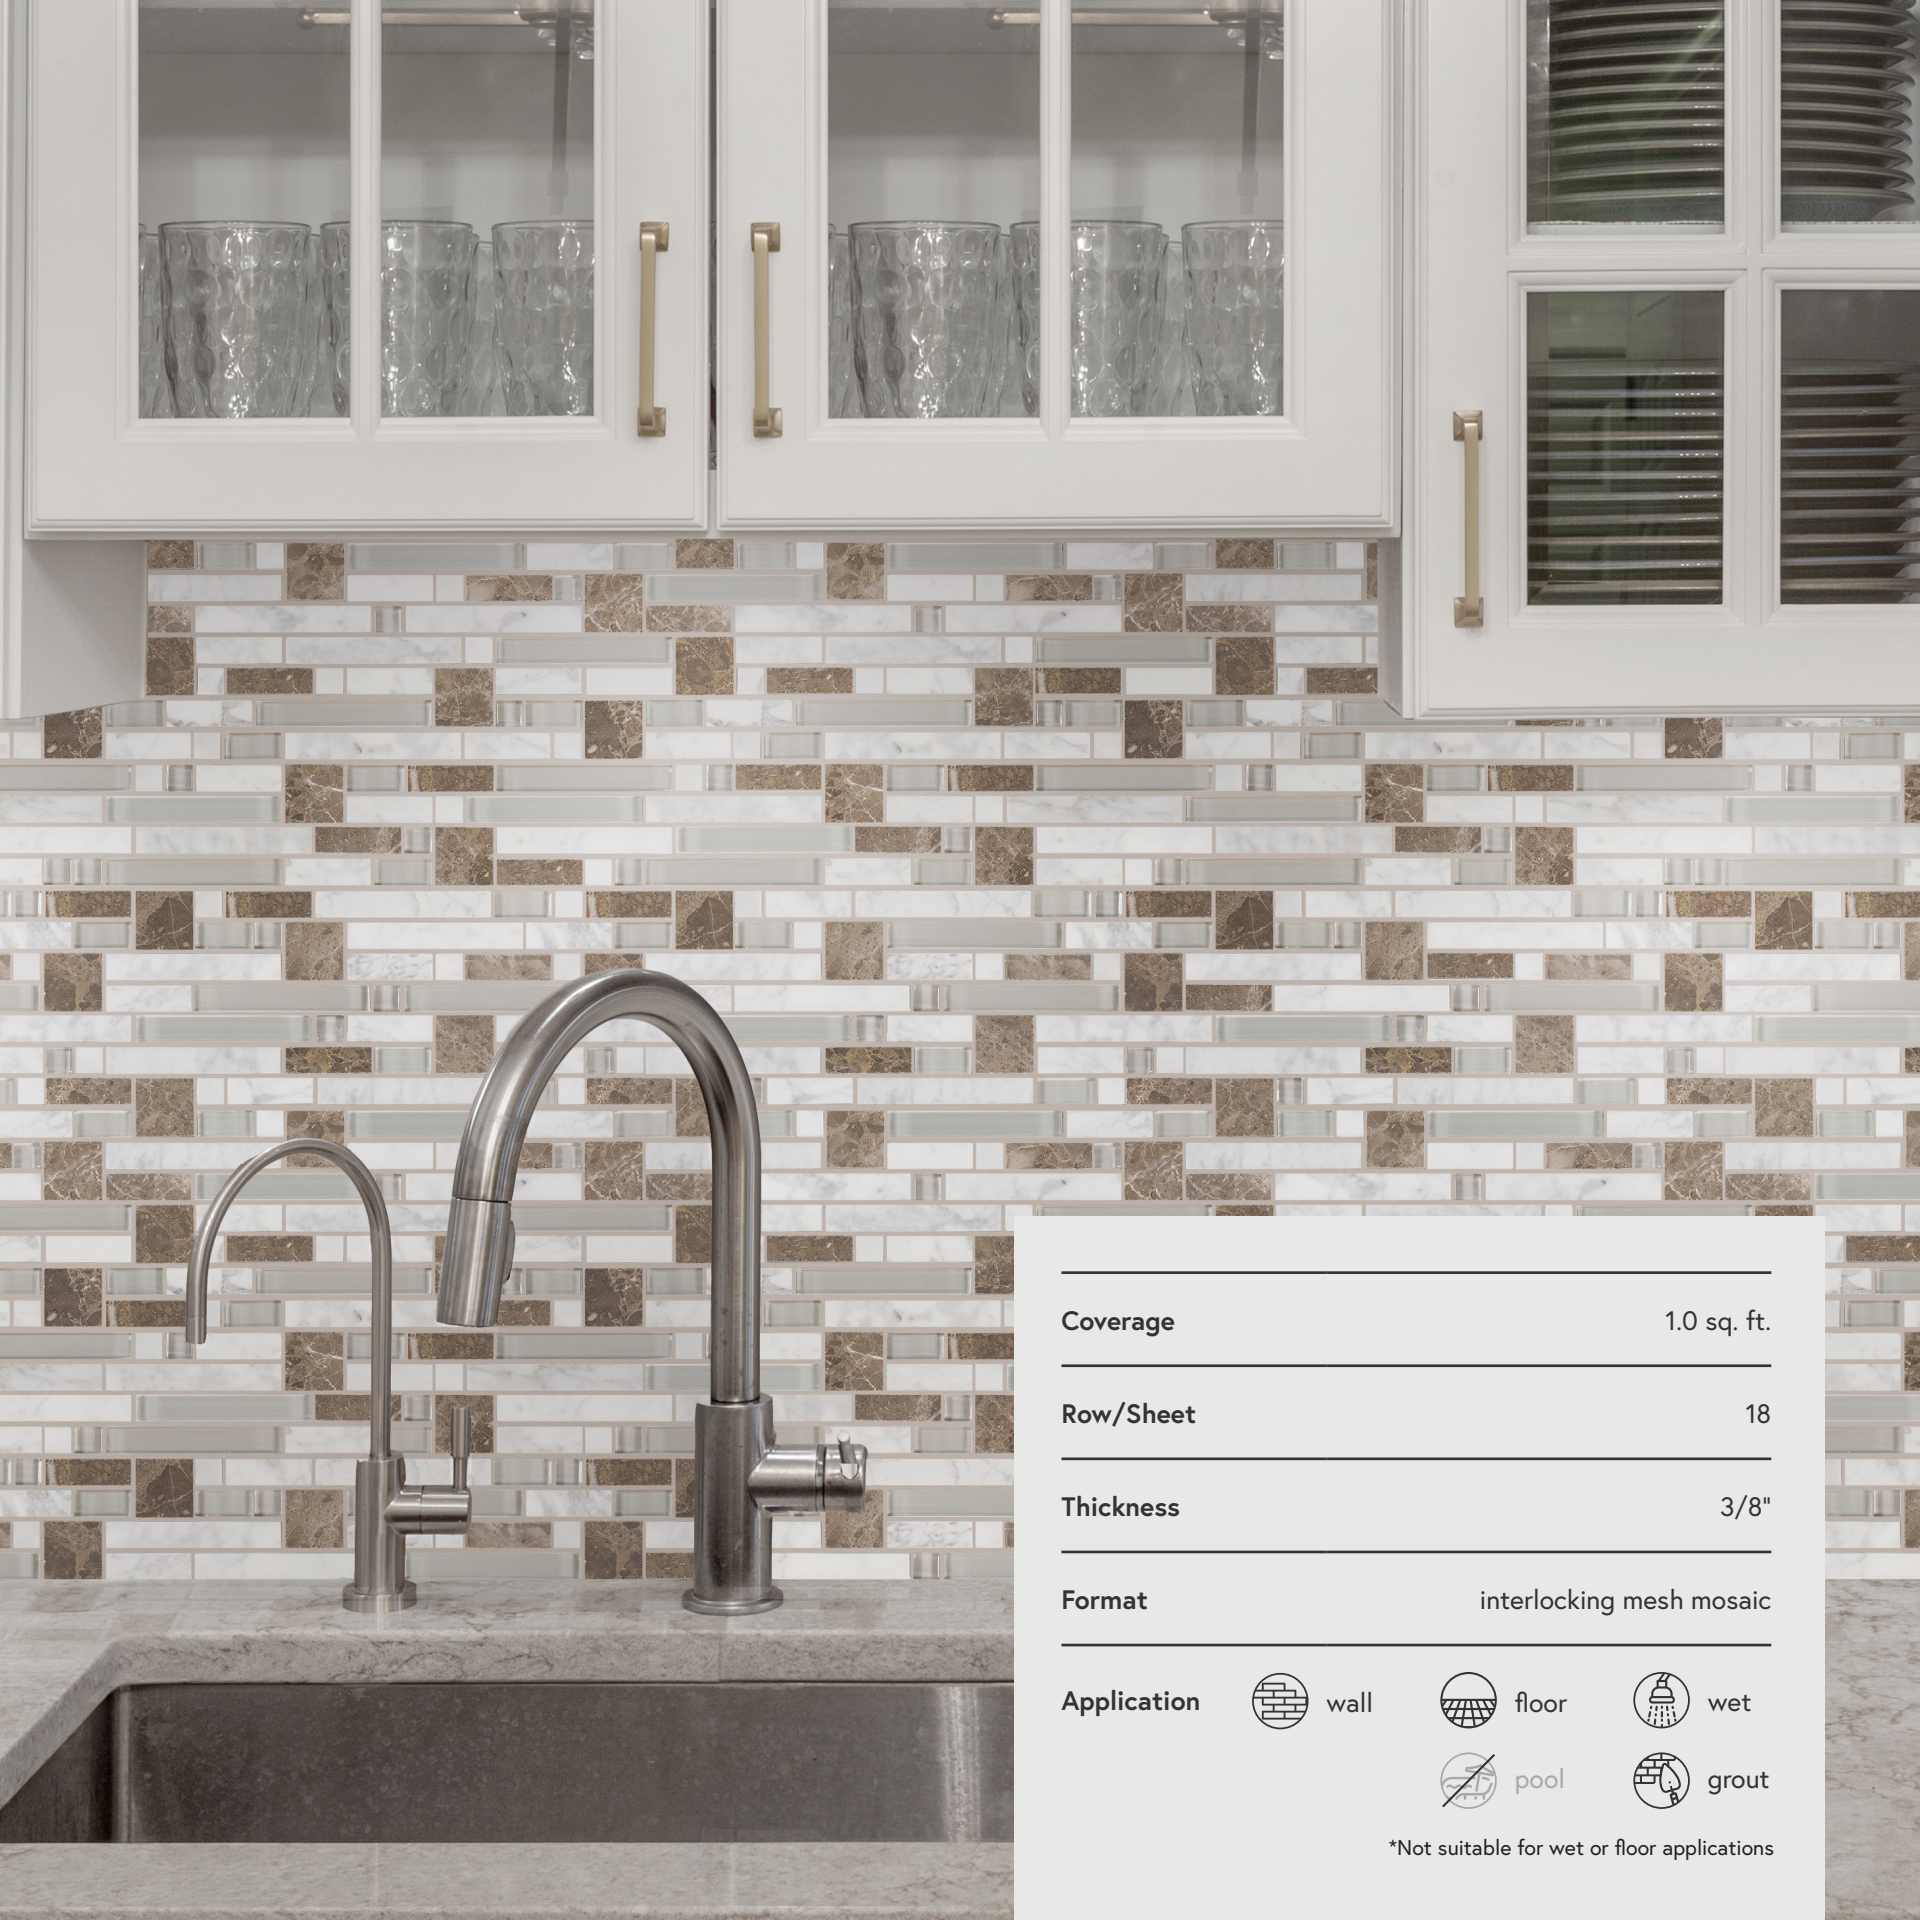

# Rockfall Collection

This glass and stone pattern reflects the random order of the outdoors with its interplay of interrupted calm in neutral desert colors and occasional metallics.

\*Not suitable for wet or floor applications

**White Tank Falls**  
863-910

**Argento Falls\***  
863-906

**Glacier Falls\***  
863-905

**Fossil Creek Falls**  
863-911

**Canyon Falls**  
863-904

**Ten Mile Falls\***  
863-902

---

Coverage 1.0 sq. ft.

---

Row/Sheet 18

---

Thickness 3/8"

---

Format interlocking mesh mosaic

---

Application  wall  floor  wet  
 pool  grout