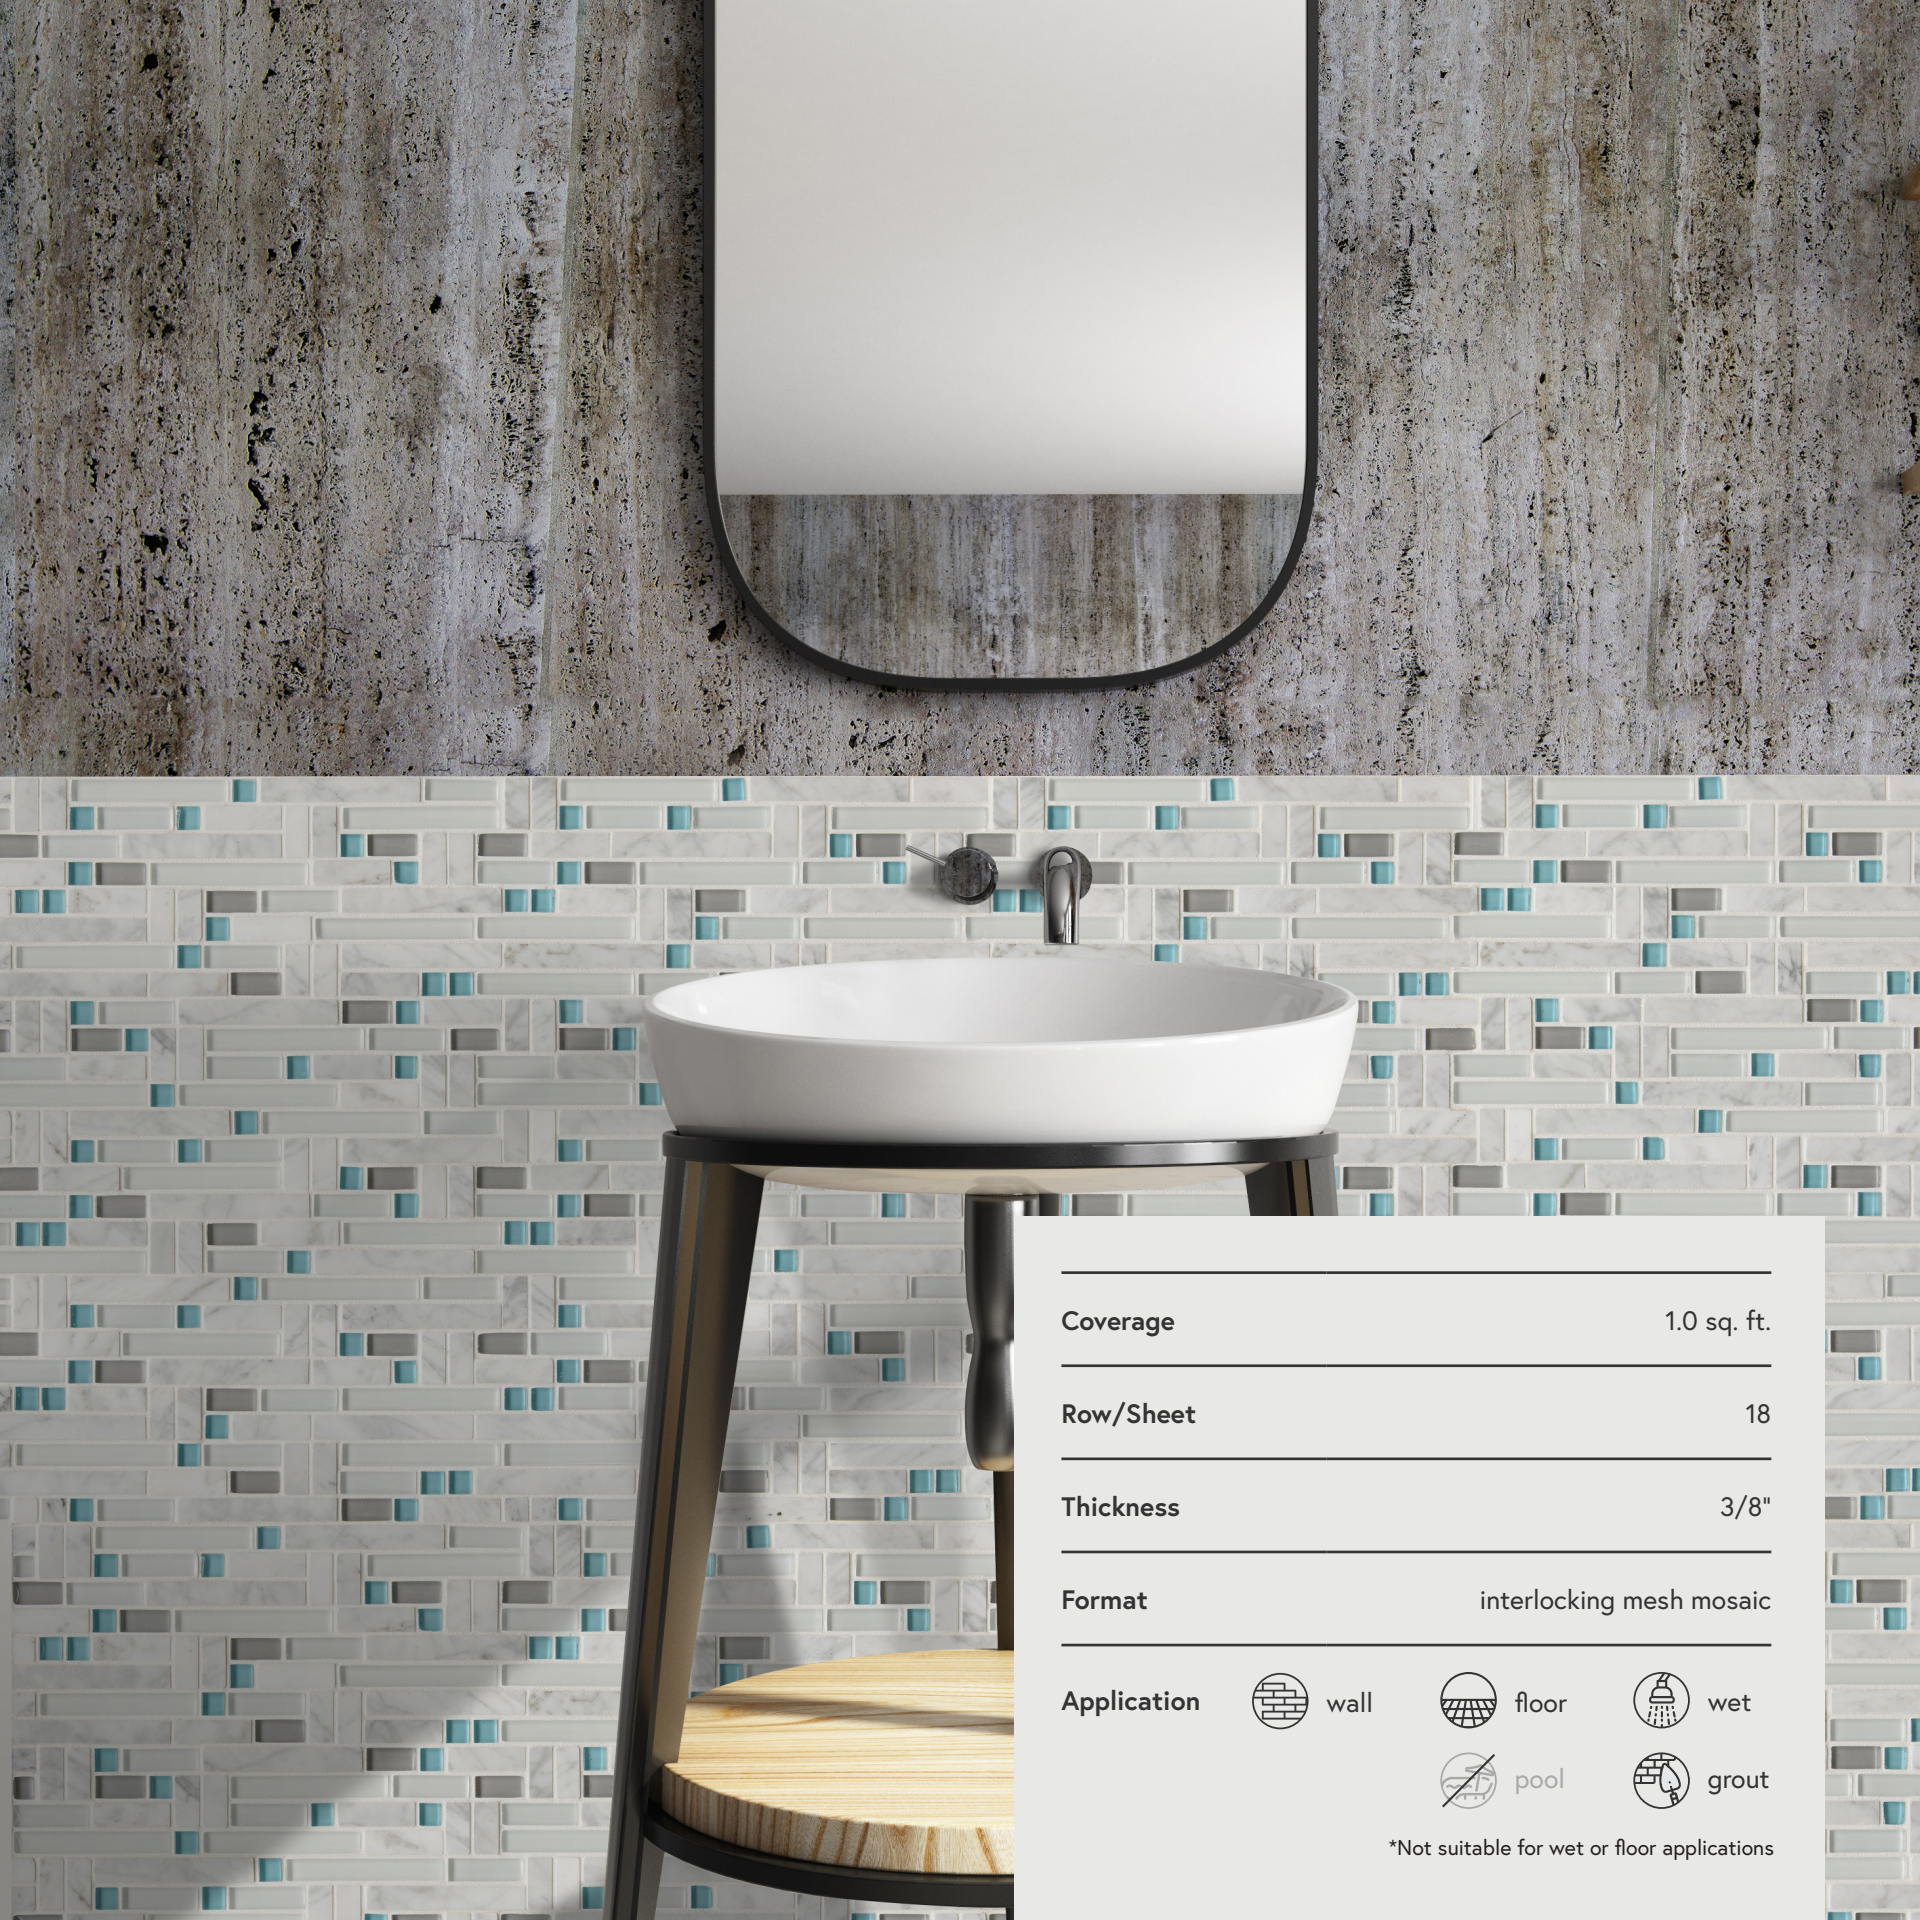

Custom Collection
Mixed

Landslide Collection

An avalanche of linear shapes
melds together to create this
crisp, modern design of stone
and glass.

*Not suitable for wet or floor applications

Seaside
863-953

Ship Rock
863-955

Empire
863-956

Crystal Sparkle*
863-951

Steelcase
863-954

Gold Shimmer*
863-952

Coverage	1.0 sq. ft.
----------	-------------

Row/Sheet	18
-----------	----

Thickness	3/8"
-----------	------

Format	interlocking mesh mosaic
--------	--------------------------

Application	 wall	 floor	 wet
	 pool	 grout	

*Not suitable for wet or floor applications