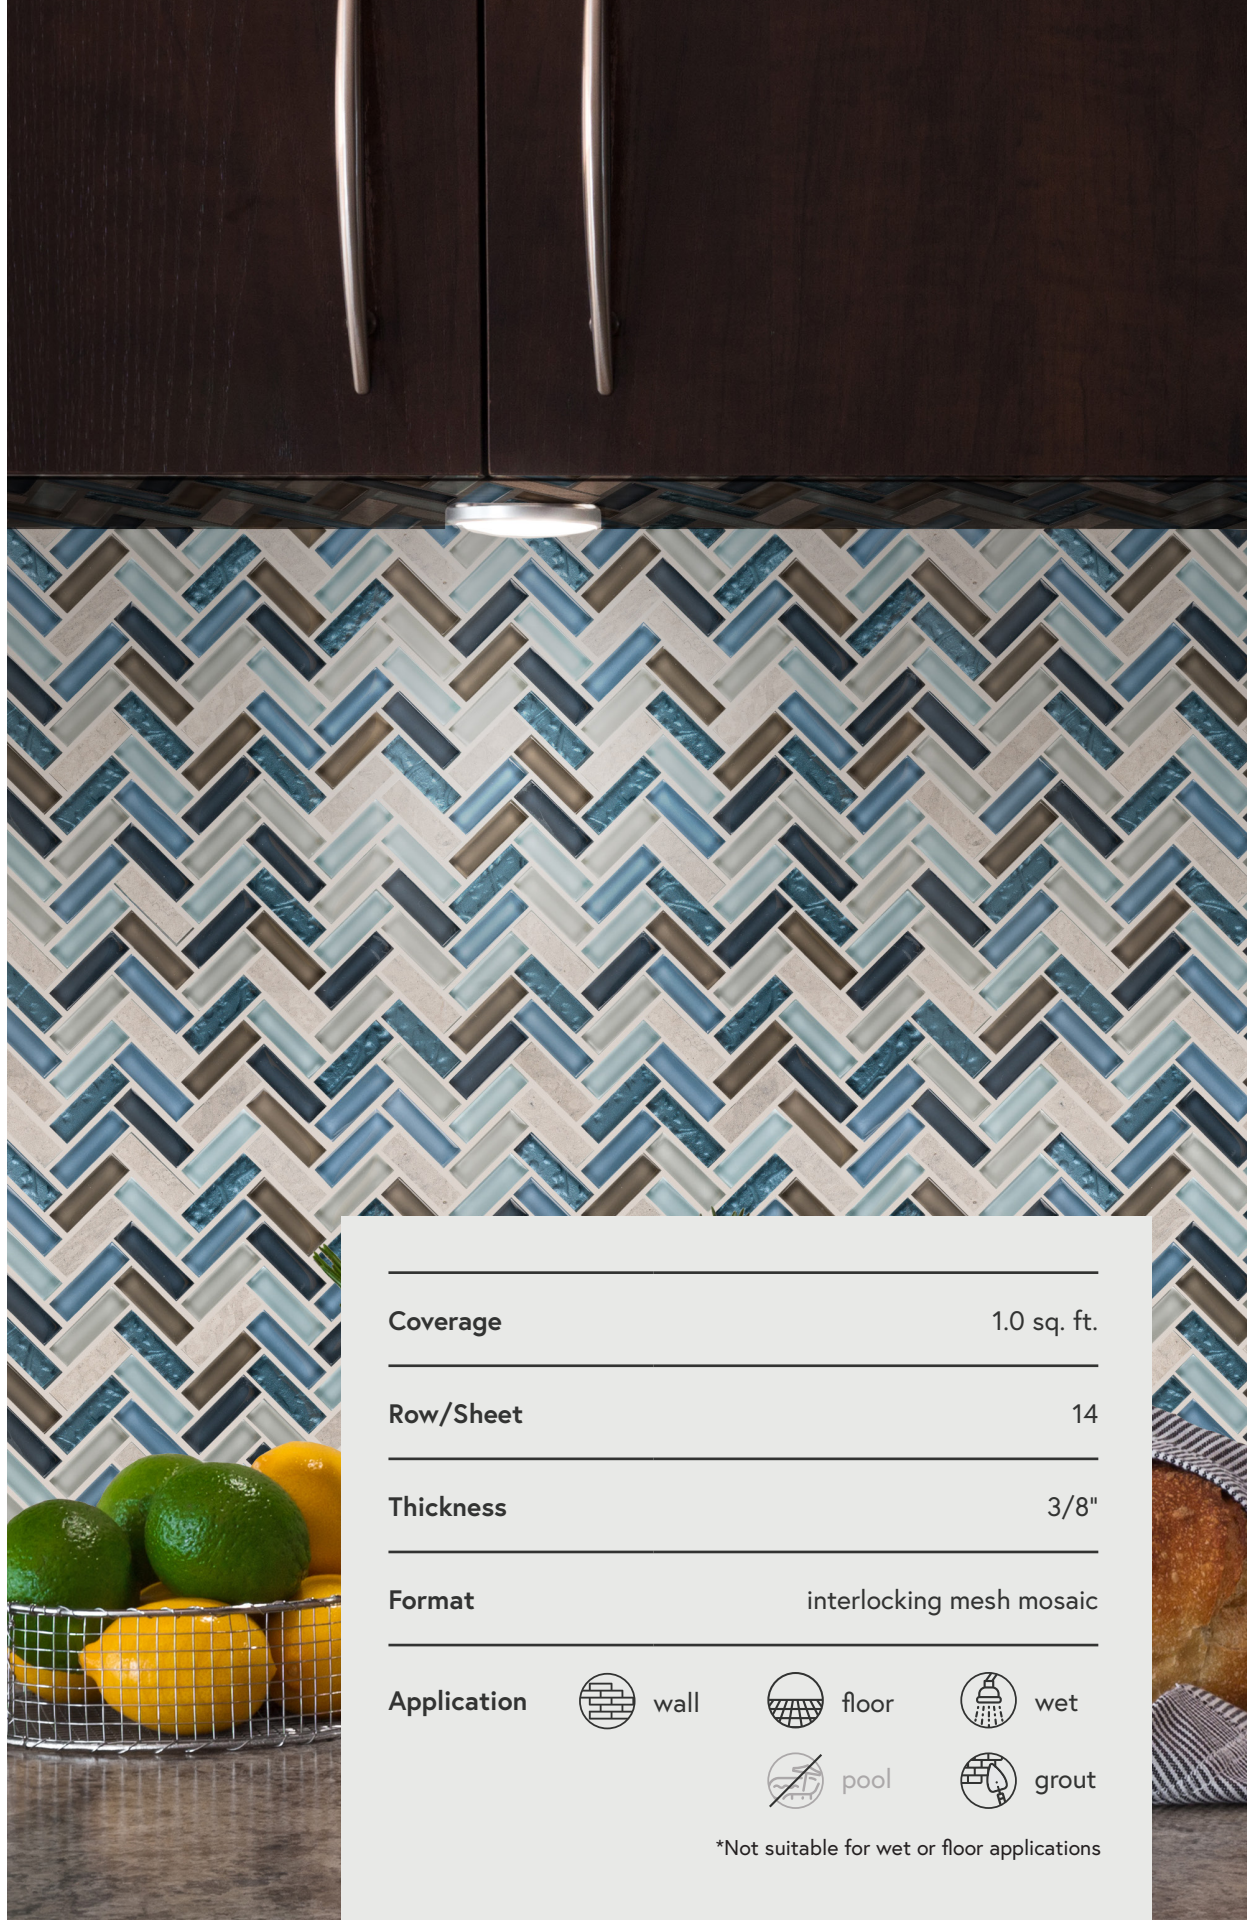

Black n White Richter
863-867

Mount Wrangell Richter
863-866

Coverage	1.0 sq. ft.

Row/Sheet	14

Thickness	3/8"

Format	interlocking mesh mosaic

Application	wall	floor	wet
	pool	grout	

*Not suitable for wet or floor applications