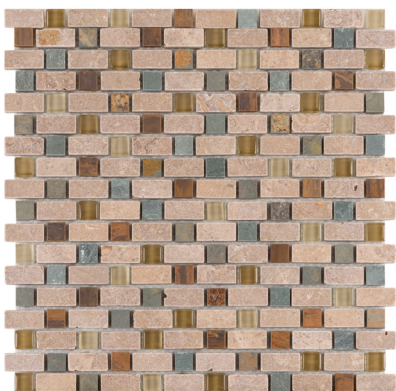

Rolling Oaks*
863-220