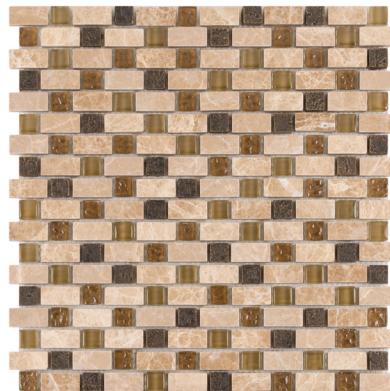

Custom Collection

Mixed

5/8 Combo Collection

Want to spice things up? This stone, glass and metal mosaic brings a dash of fun to the brickset pattern with a pop of color. With multiple colors and blends to choose from, the choices are nearly endless.

Format	interlocking mesh mosaic
--------	--------------------------

Application	 wall	 floor	 wet
	 pool	 grout	

*Not suitable for wet or floor applications

Custom Collection

Mixed

5/8 Combo Collection

Want to spice things up? This stone, glass and metal mosaic brings a dash of fun to the brickset pattern with a pop of color. With multiple colors and blends to choose from, the choices are nearly endless.

*Not suitable for wet or floor applications

Midnight Monsoon*
863-219

Ozark Trail*
863-231

Chinchilla
863-223

Platinum Whisper*
863-221

Fossil Canyon*
863-226

Emperador Spice
863-203

Optical Illusion*
863-228