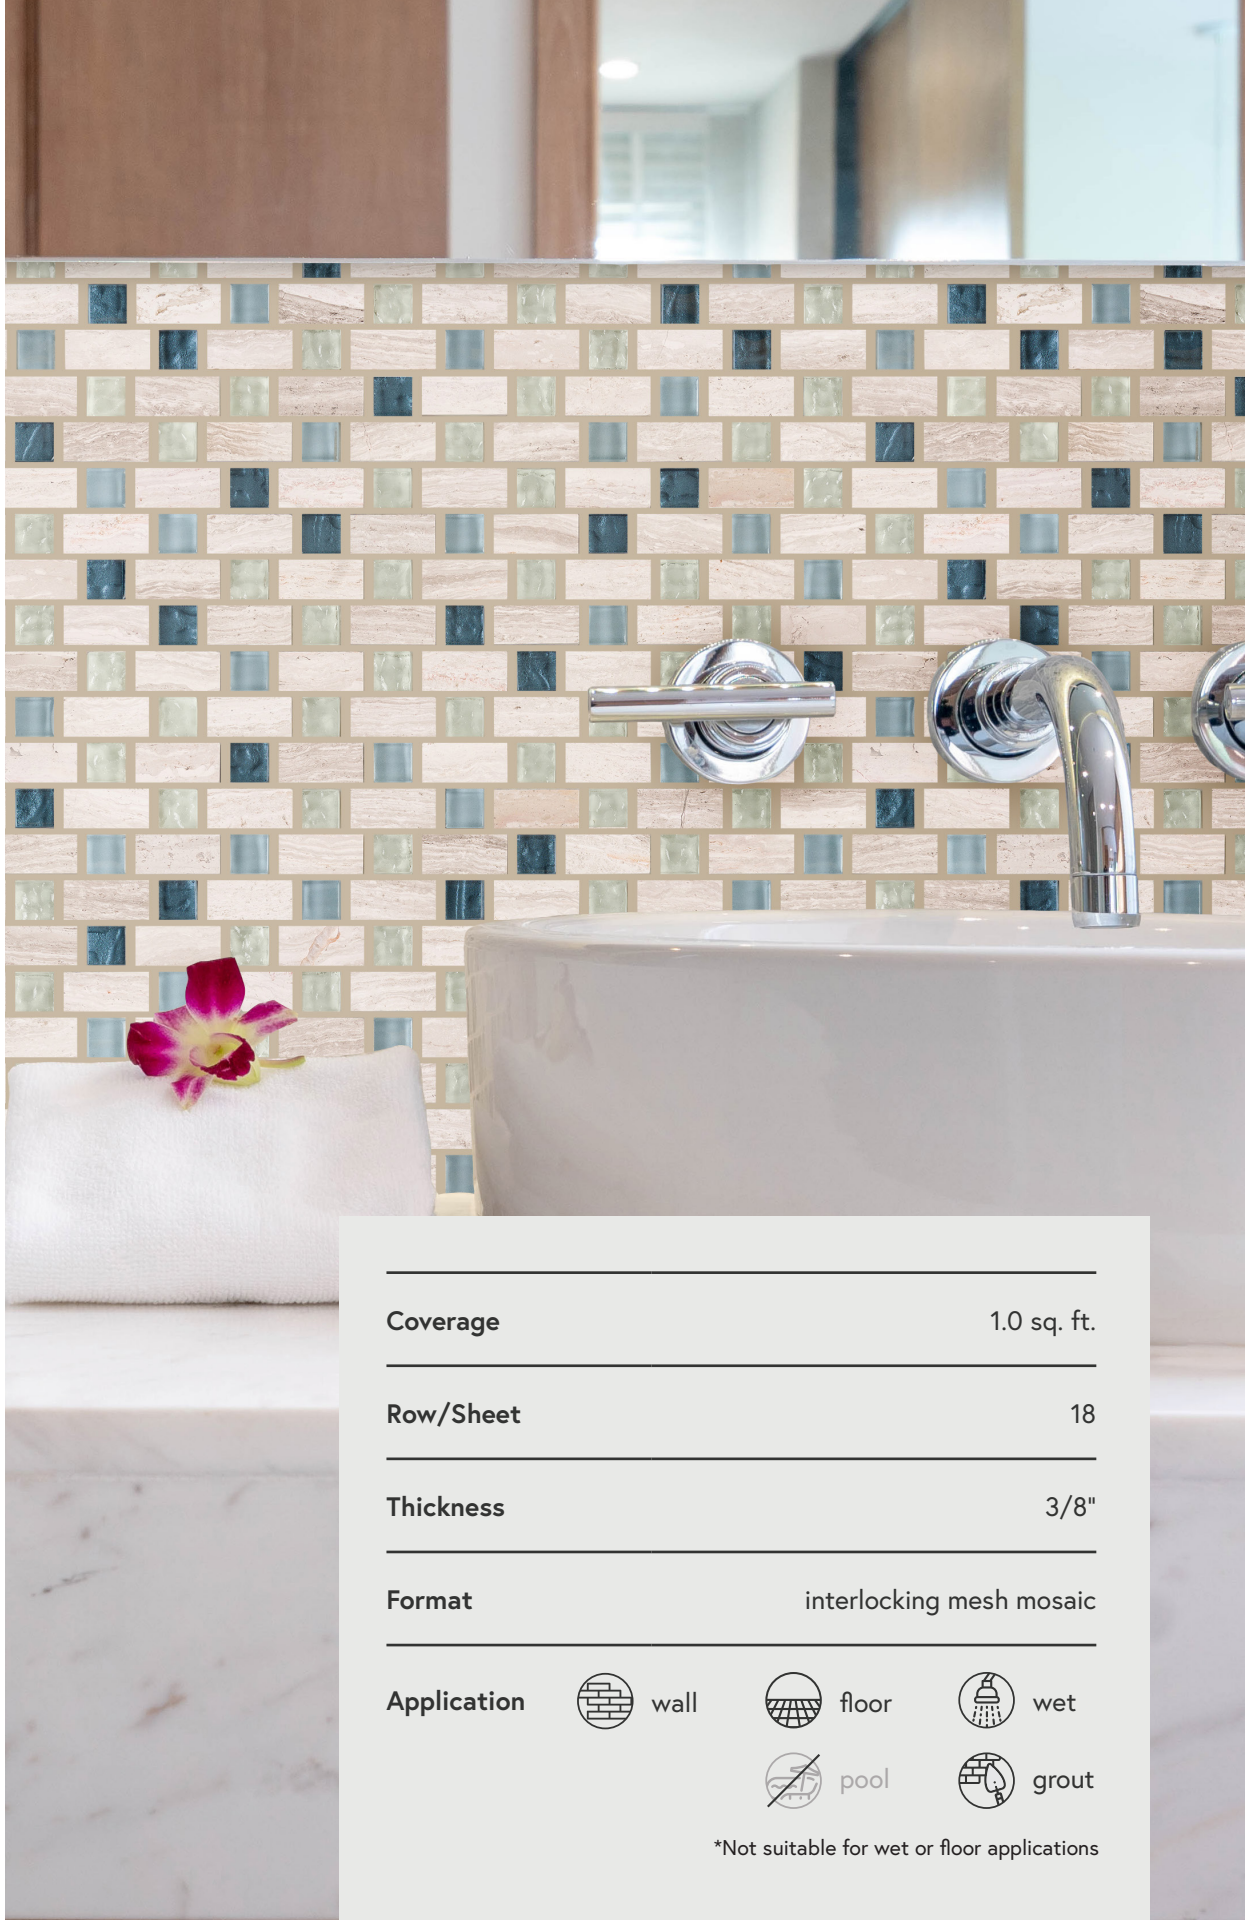

Custom Collection

Mixed

5/8 Combo Collection

Want to spice things up? This stone, glass and metal mosaic brings a dash of fun to the brickset pattern with a pop of color. With multiple colors and blends to choose from, the choices are nearly endless.

*Not suitable for wet or floor applications

Ciabatta*
863-233

Crema Serene
863-214

Cool Runnings
863-224

English Cottage*
863-211

Durango*
863-210

White Fossil
863-235

Autumn Frost
863-234

Pewter Whisper*
863-230

Fresno
863-232

Coverage 1.0 sq. ft.

Row/Sheet 18

Thickness 3/8"

Format interlocking mesh mosaic

Application  wall  floor  wet
 pool  grout

*Not suitable for wet or floor applications