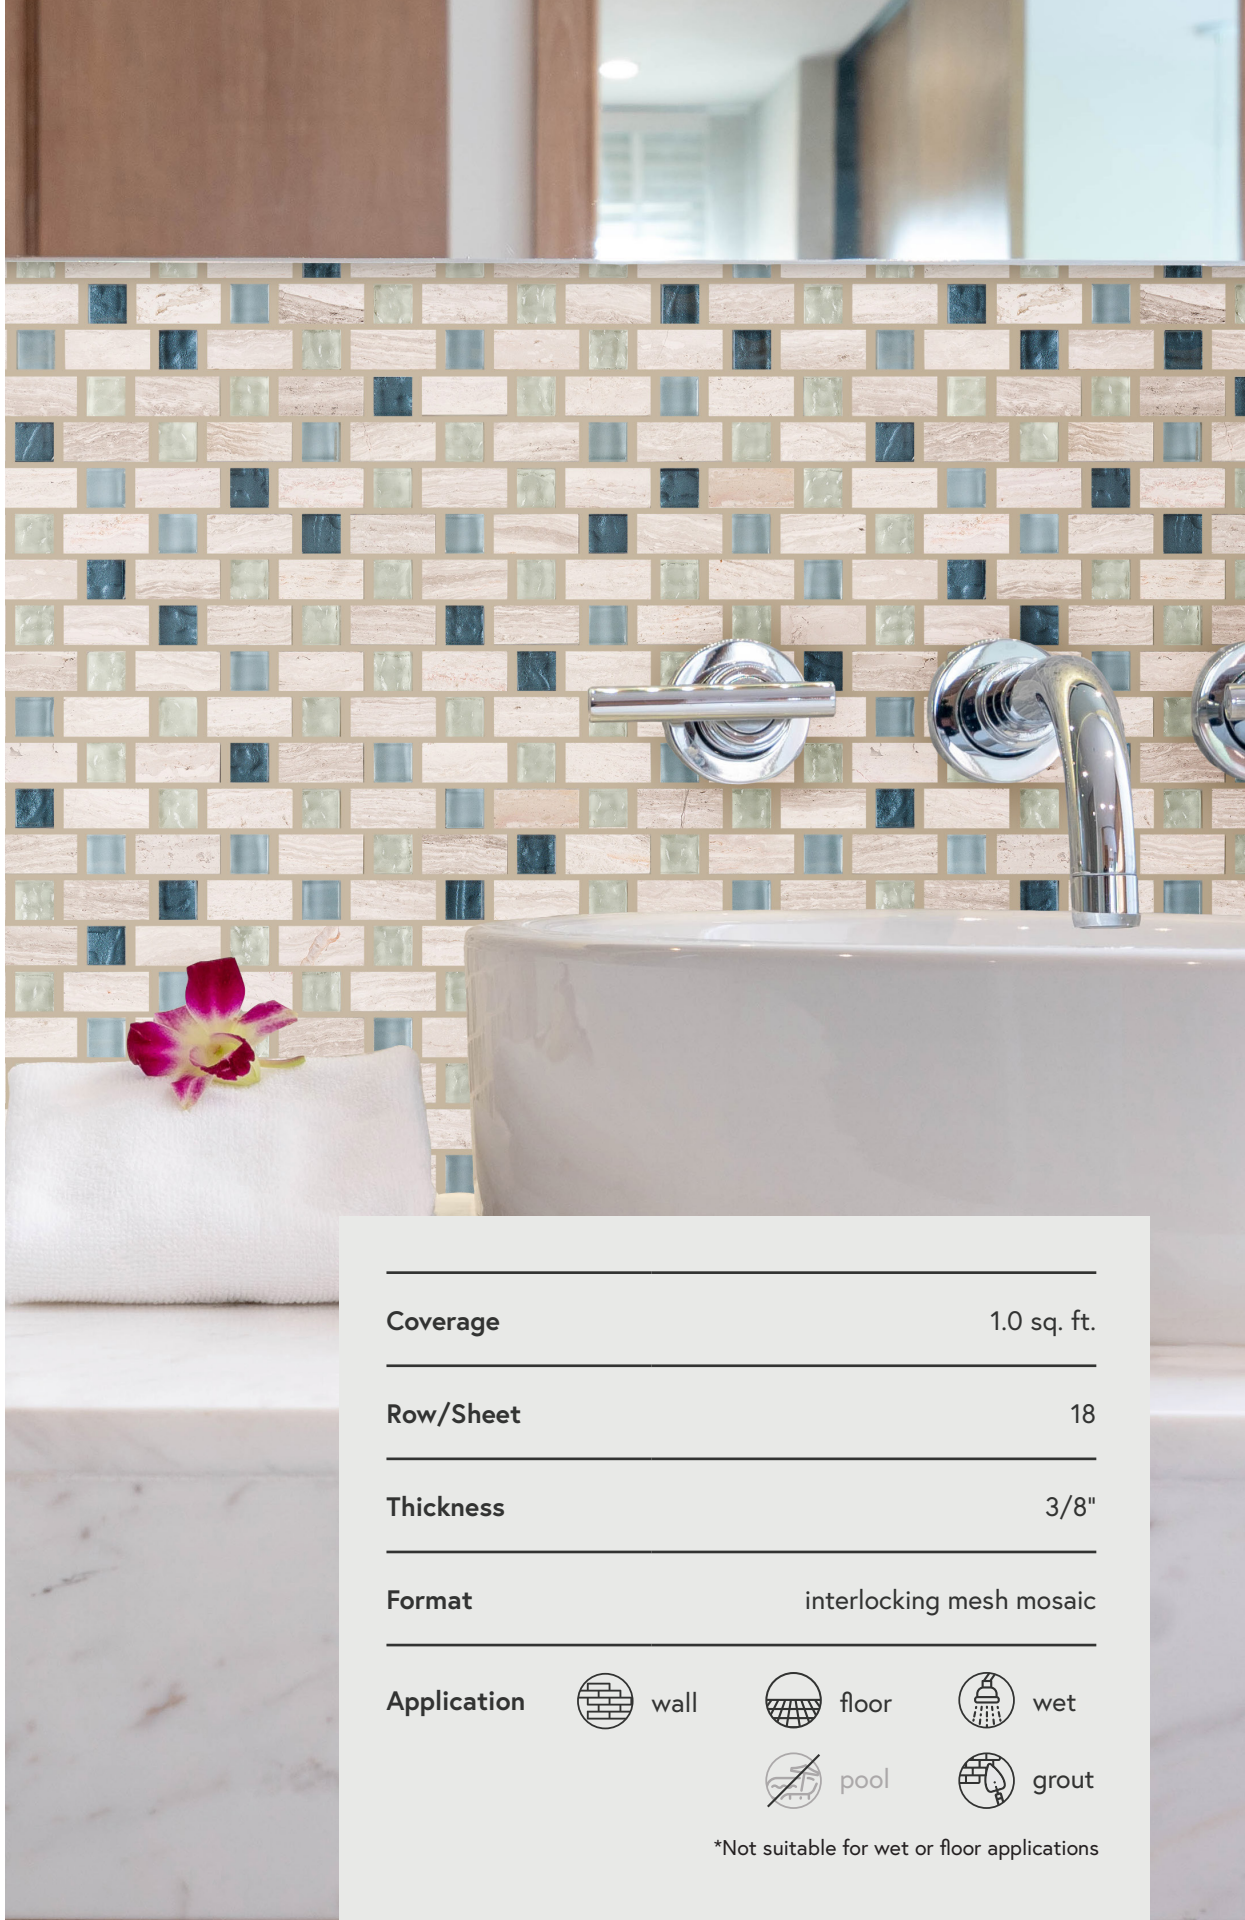

Coverage 1.0 sq. ft.

Row/Sheet 18

Thickness 3/8"

Format interlocking mesh mosaic

Application wall floor wet
 pool grout

*Not suitable for wet or floor applications