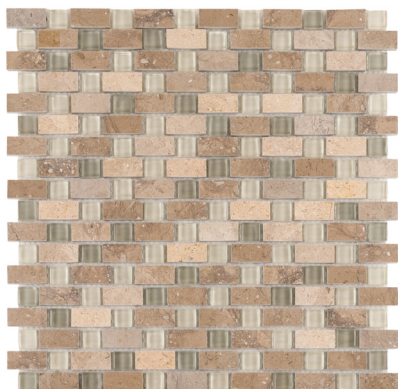

Custom Collection

Mixed

5/8 Combo Collection

Want to spice things up? This stone, glass and metal mosaic brings a dash of fun to the brickset pattern with a pop of color. With multiple colors and blends to choose from, the choices are nearly endless.

*Not suitable for wet or floor applications

Ciabatta*
863-233

Crema Serene
863-214

Cool Runnings
863-224

English Cottage*
863-211

Durango*
863-210

White Fossil
863-235

Autumn Frost
863-234

Pewter Whisper*
863-230

Fresno
863-232

Coverage 1.0 sq. ft.

Row/Sheet 18

Thickness 3/8"

Format interlocking mesh mosaic

Application  wall  floor  wet
 pool  grout

*Not suitable for wet or floor applications

Autumn Frost
863-234

Pewter Whisper*
863-230

Fresno
863-232

Coverage 1.0 sq. ft.

Row/Sheet 18

Thickness 3/8"

Format interlocking mesh mosaic

Application  wall  floor  wet
 pool  grout