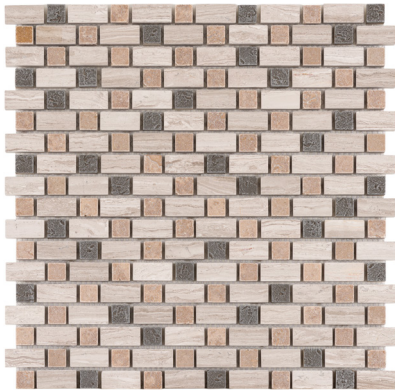

Custom Collection

Mixed

5/8 Combo Collection

Want to spice things up? This stone, glass and metal mosaic brings a dash of fun to the brickset pattern with a pop of color. With multiple colors and blends to choose from, the choices are nearly endless.

*Not suitable for wet or floor applications

Ciabatta*
863-233

Crema Serene
863-214

Cool Runnings
863-224

English Cottage*
863-211

Durango*
863-210

White Fossil
863-235

Autumn Frost
863-234

Pewter Whisper*
863-230

Fresno
863-232

Coverage 1.0 sq. ft.

Row/Sheet 18

Thickness 3/8"

Format interlocking mesh mosaic

Application  wall  floor  wet
 pool  grout

*Not suitable for wet or floor applications

Autumn Frost
863-234

Pewter Whisper*
863-230

Fresno
863-232

Coverage 1.0 sq. ft.

Row/Sheet 18

Thickness 3/8"

Format interlocking mesh mosaic

Application  wall  floor  wet
 pool  grout