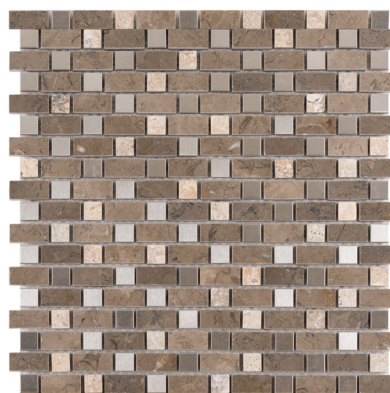

Custom Collection

Mixed

5/8 Combo Collection

Want to spice things up? This stone, glass and metal mosaic brings a dash of fun to the brickset pattern with a pop of color. With multiple colors and blends to choose from, the choices are nearly endless.

*Not suitable for wet or floor applications

Ciabatta*
863-233

Crema Serene
863-214

Cool Runnings
863-224

English Cottage*
863-211

Durango*
863-210

White Fossil
863-235

Autumn Frost
863-234

*Not suitable for wet or floor applications

Midnight Monsoon*
863-219

Ozark Trail*
863-231

Chinchilla
863-223

Platinum Whisper*
863-221

Fossil Canyon*
863-226

Emperador Spice
863-203

Optical Illusion*
863-228

Coverage	1.0 sq. ft.
----------	-------------

Row/Sheet	18
-----------	----

Thickness	3/8"
-----------	------

Format	interlocking mesh mosaic
--------	--------------------------

Application	 wall	 floor	 wet
	 pool	 grout	