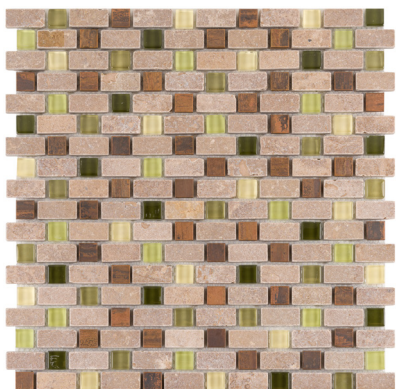

*Not suitable for wet or floor applications

Ciabatta*
863-233

Crema Serene
863-214

Cool Runnings
863-224

English Cottage*
863-211

Durango*
863-210

White Fossil
863-235

Autumn Frost
863-234

Pewter Whisper*
863-230

Fresno
863-232

Coverage 1.0 sq. ft.

Row/Sheet 18

Thickness 3/8"

Format interlocking mesh mosaic

Application  wall  floor  wet
 pool  grout

*Not suitable for wet or floor applications

Autumn Frost
863-234

Pewter Whisper*
863-230

Fresno
863-232

Coverage 1.0 sq. ft.

Row/Sheet 18

Thickness 3/8"

Format interlocking mesh mosaic

Application  wall  floor  wet
 pool  grout

*Not suitable for wet or floor applications

Pistacio*
863-218

Rolling Oaks*
863-220

Sonoran Trail*
863-212

Coverage	1.0 sq. ft.
----------	-------------

Row/Sheet	18
-----------	----

Thickness	3/8"
-----------	------