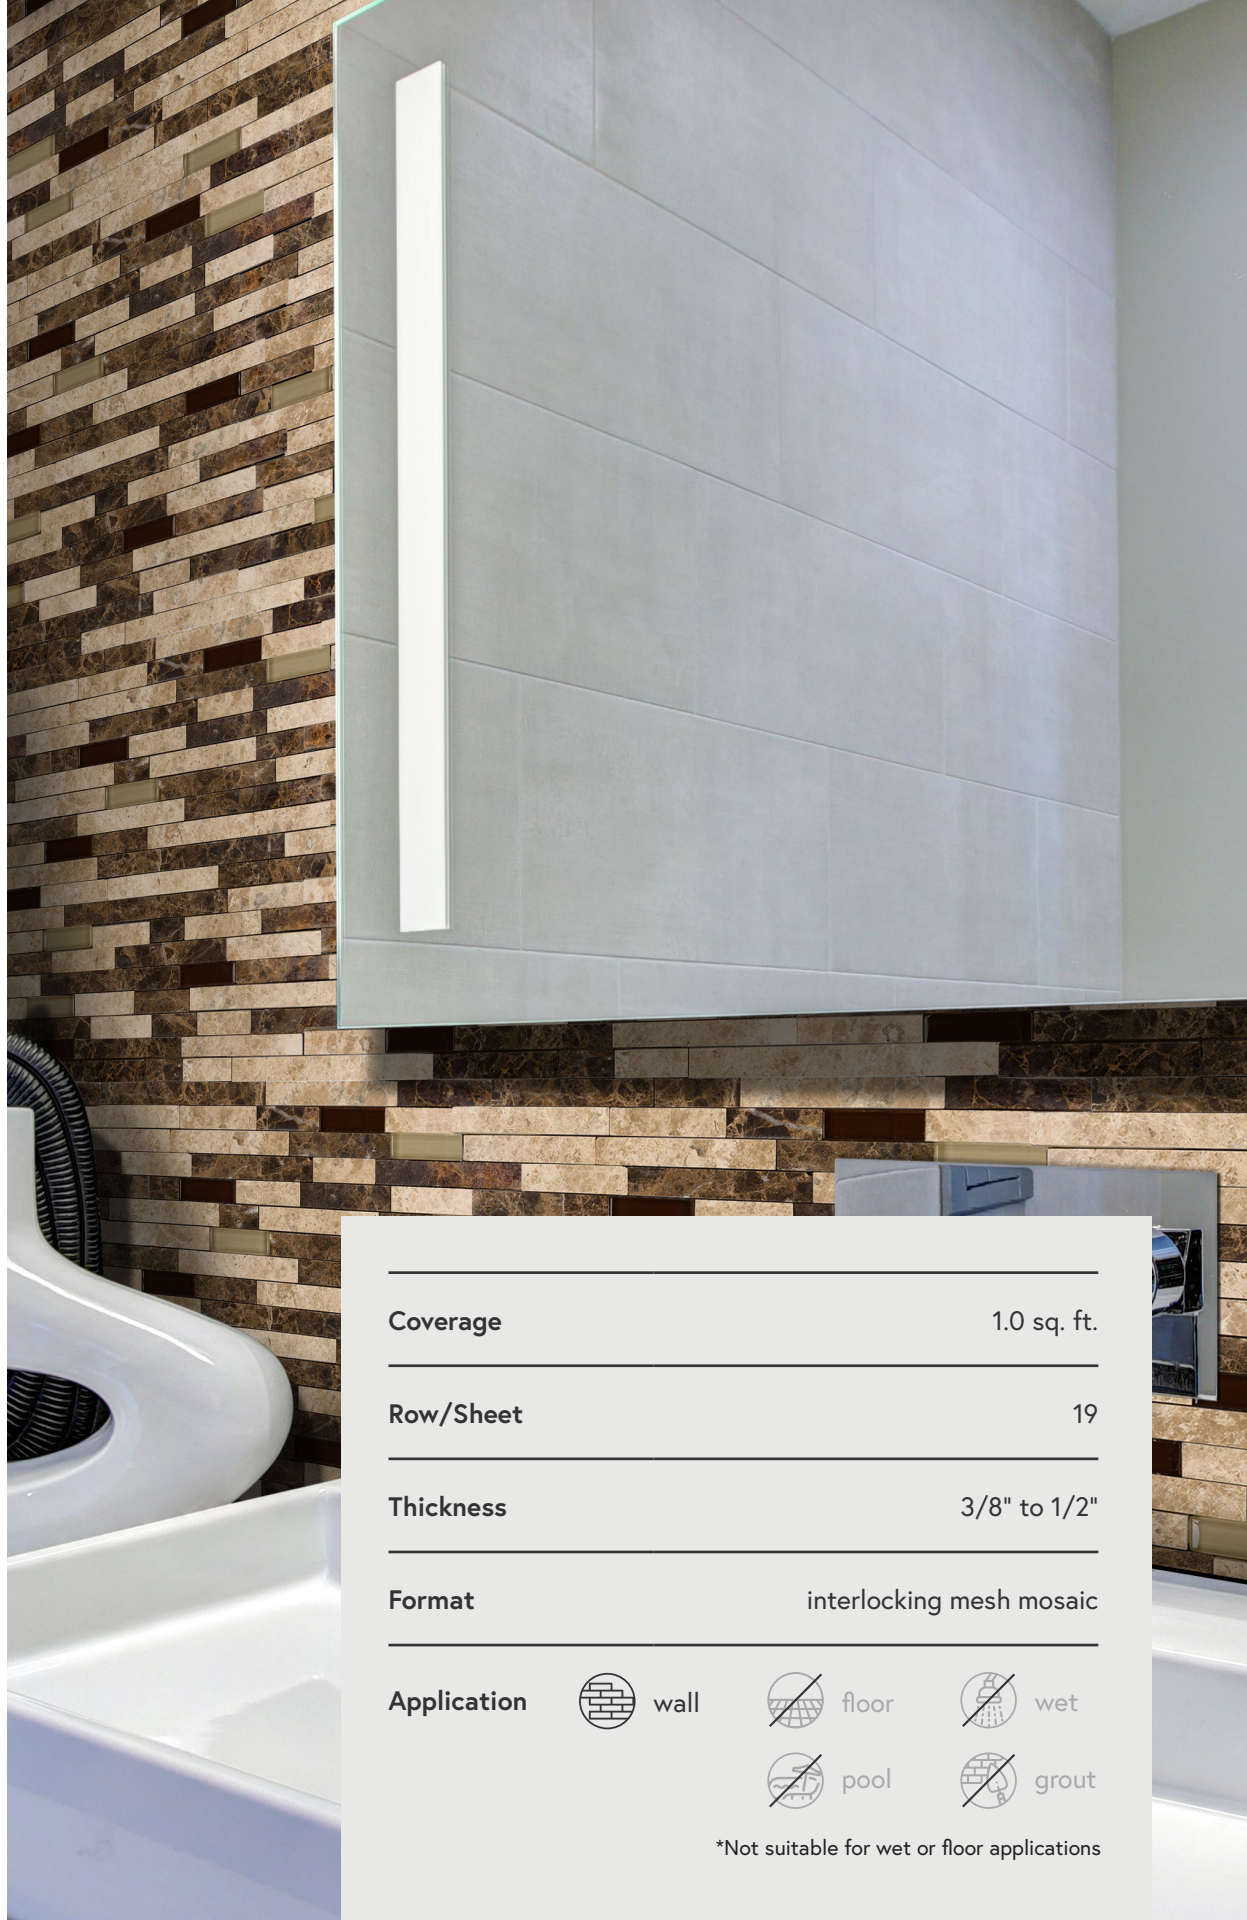

Coverage	1.0 sq. ft.
Row/Sheet	19
Thickness	3/8" to 1/2"
Format	interlocking mesh mosaic

Application	wall floor wet
	pool grout

*Not suitable for wet or floor applications