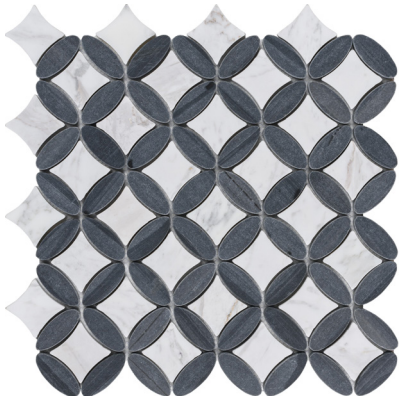

Custom Collection
Stone & Glass

Elyptic Diamond Collection

Subtlety reigns in this gem-inspired pattern of glass and stone that will be the crowning glory of your space.

Bristol
862-502

Chelsea
862-503

Coventry
862-504

Bel Air
862-505

Dover
862-506

Fairfield
862-507

Hancock
862-508

Mendon
862-509

Aberdeen
862-515

Coverage 1.0 sq. ft.

Row/Sheet n/a

Thickness 3/8"

Format interlocking mesh mosaic

Application  wall  floor  wet  pool  grout

Waltham
862-514

Vernon
862-513

Coverage	1.0 sq. ft.
----------	-------------

Row/Sheet	n/a
-----------	-----

Thickness	3/8"
-----------	------

Format	interlocking mesh mosaic
--------	--------------------------

Application	 wall	 floor	 wet
	 pool	 grout	