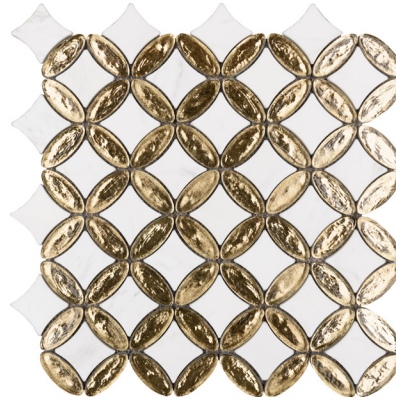

Custom Collection
Stone & Glass

Elyptic Diamond Collection

Subtlety reigns in this gem-inspired pattern of glass and stone that will be the crowning glory of your space.

Bristol
862-502

Chelsea
862-503

Coventry
862-504

Bel Air
862-505

Dover
862-506

Fairfield
862-507

Hancock
862-508

Mendon
862-509

Aberdeen
862-515

Coverage 1.0 sq. ft.

Row/Sheet n/a

Thickness 3/8"

Format interlocking mesh mosaic

Application  wall  floor  wet  pool  grout

Waltham
862-514

Vernon
862-513

Coverage	1.0 sq. ft.
----------	-------------

Row/Sheet	n/a
-----------	-----

Thickness	3/8"
-----------	------

Format	interlocking mesh mosaic
--------	--------------------------

Application	 wall	 floor	 wet
	 pool	 grout	