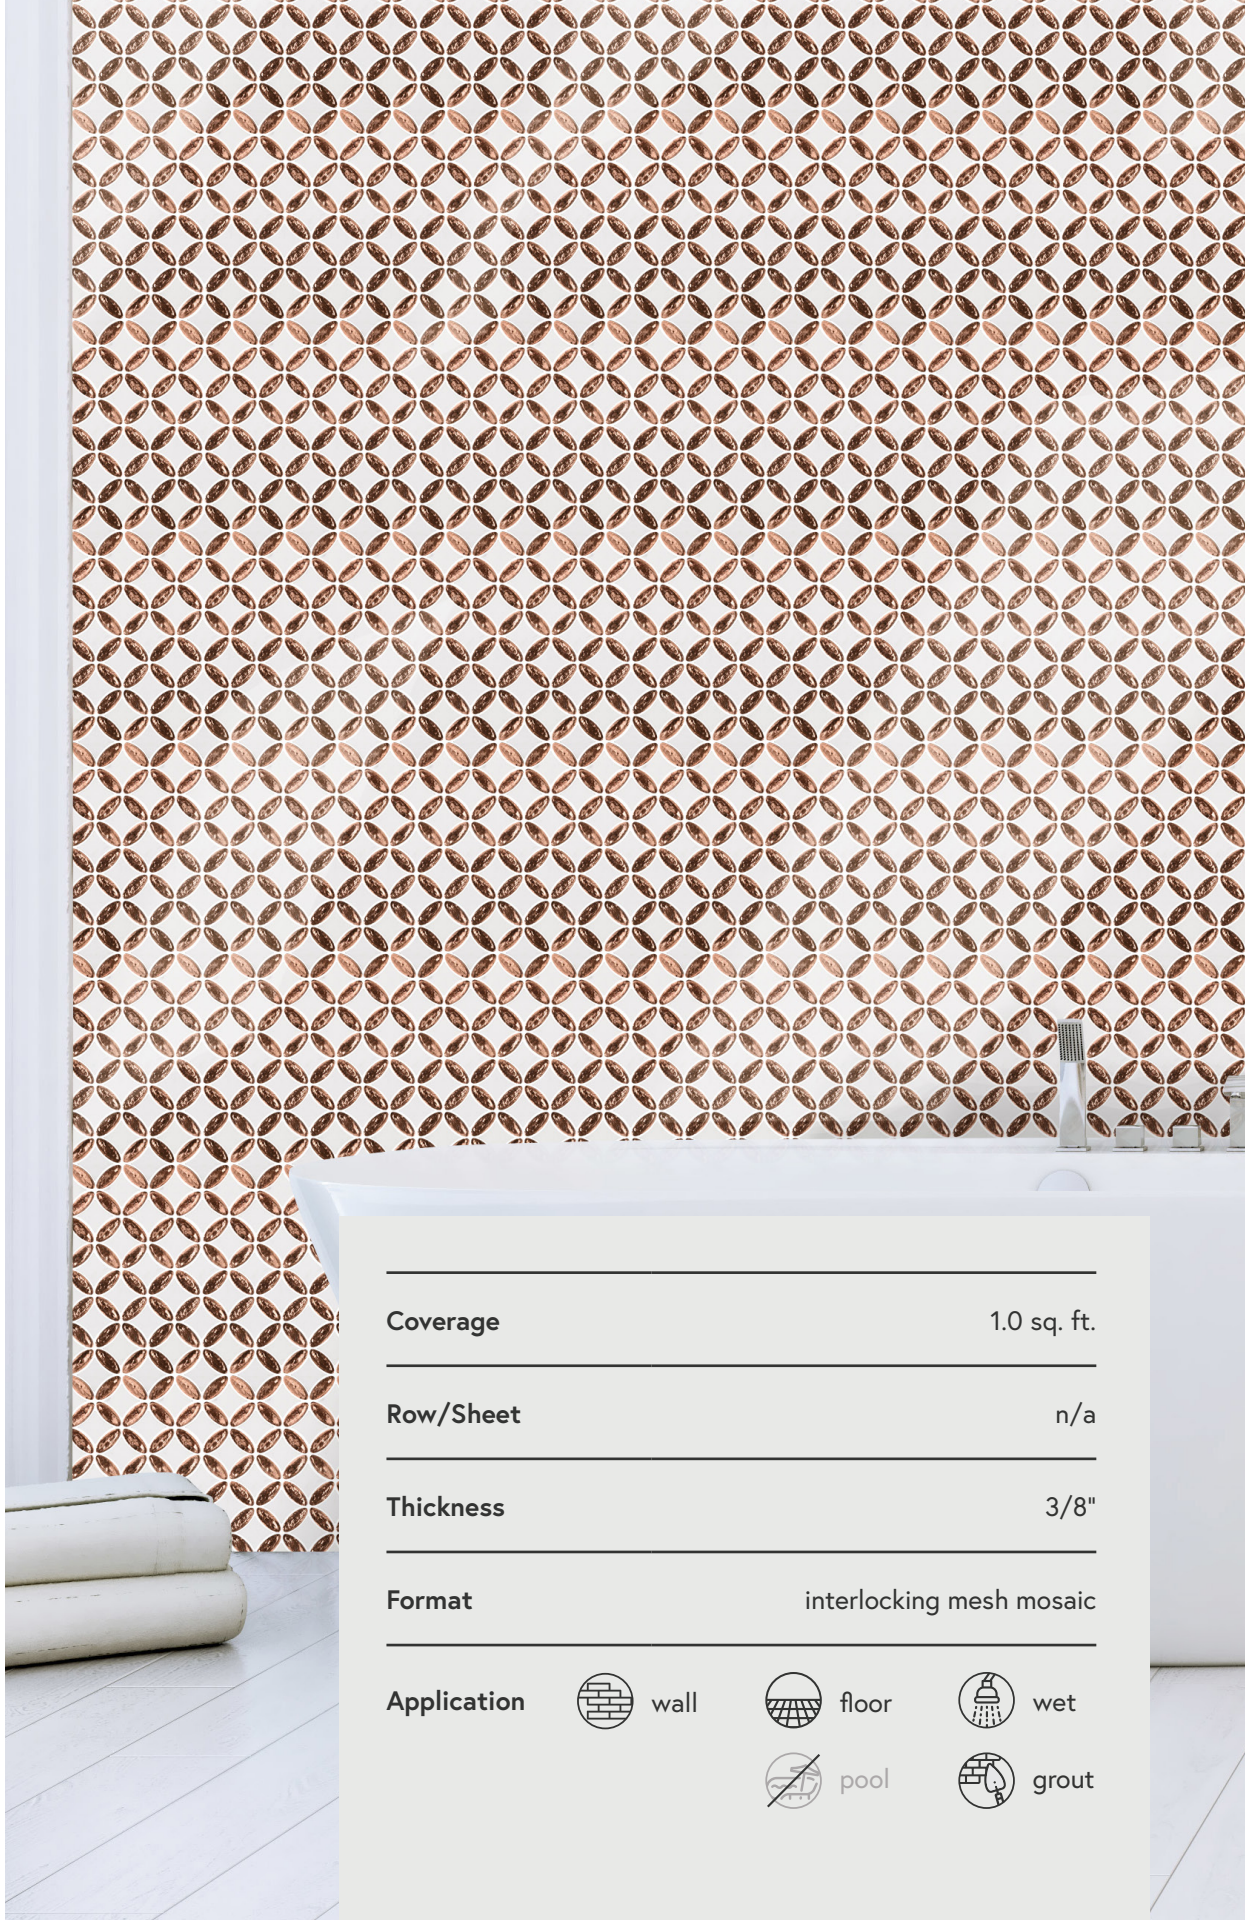

Custom Collection
Stone & Glass

Elyptic Diamond Collection

Subtlety reigns in this gem-inspired pattern of glass and stone that will be the crowning glory of your space.

Bristol
862-502

Chelsea
862-503

Coventry
862-504

Bel Air
862-505

Dover
862-506

Fairfield
862-507

Hancock
862-508

Mendon
862-509

Aberdeen
862-515

Coverage 1.0 sq. ft.

Row/Sheet n/a

Thickness 3/8"

Format interlocking mesh mosaic

Application  wall  floor  wet  pool  grout

Waltham
862-514

Vernon
862-513

Coverage	1.0 sq. ft.
----------	-------------

Row/Sheet	n/a
-----------	-----

Thickness	3/8"
-----------	------

Format	interlocking mesh mosaic
--------	--------------------------

Application	 wall	 floor	 wet
	 pool	 grout	