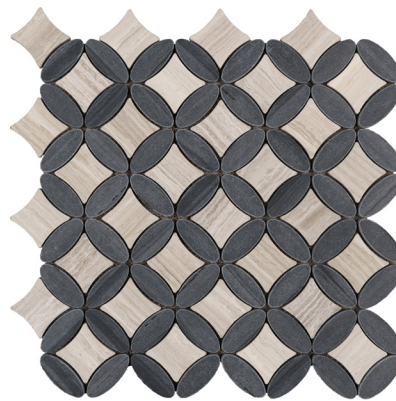

Custom Collection
Stone & Glass

Elyptic Diamond Collection

Subtlety reigns in this gem-inspired pattern of glass and stone that will be the crowning glory of your space.

Bristol
862-502

Chelsea
862-503

Coventry
862-504

Bel Air
862-505

Dover
862-506

Fairfield
862-507

Hancock
862-508

Mendon
862-509

Aberdeen
862-515

Coverage 1.0 sq. ft.

Row/Sheet n/a

Thickness 3/8"

Format interlocking mesh mosaic

Application  wall  floor  wet  pool  grout

Waltham
862-514

Vernon
862-513

Coverage	1.0 sq. ft.
----------	-------------

Row/Sheet	n/a
-----------	-----

Thickness	3/8"
-----------	------

Format	interlocking mesh mosaic
--------	--------------------------

Application	 wall	 floor	 wet
	 pool	 grout	