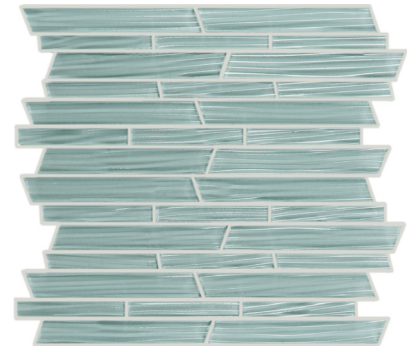

## Stock Collection

River Textured Glass

# Tributary Collection

Create your own visual retreat with the cool, seaside tones of aqua, beige, taupe, and gray that you'll find in these textured, glazed, glass tiles.

**White River Random Linear**  
520-749

**Whisper Gray River Random  
Linear**  
520-750

**Sweet Pea River Random Linear**  
520-751

**Wild Mushroom River Random  
Linear**

---

Coverage .95 sq. ft.

---

Row/Sheet 14

---

Thickness 1/4"

---

Format interlocking mesh mosaic

---

Application  wall  floor  wet  
 pool  grout