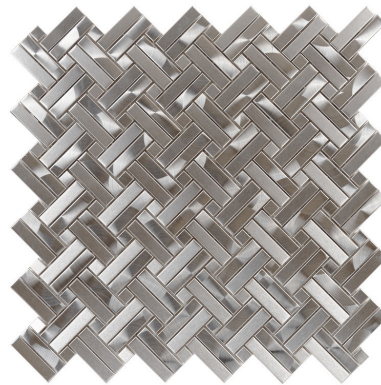

floor

wet

pool

grout

Stock Collection

Metal

Stainless Steel Collection

Brush up your style with this metallic charmer featuring tiles and designs in a variety of shapes, tones, and sizes.

*Sold per piece

Geometrix
411-040
1.08 sq. ft.

2By Basketweave
411-041
.91 sq. ft.

Flat Liner*
411-132

Bullnose Liner*
411-031

Coverage

per design

Row/Sheet