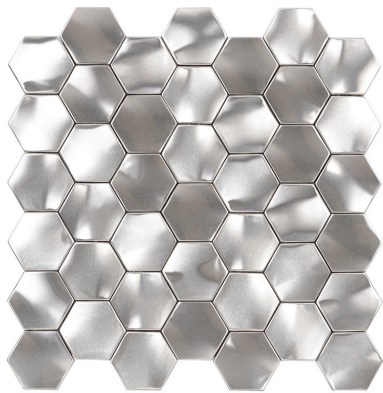

Stock Collection

Metal

Stainless Steel Collection

Brush up your style with this metallic charmer featuring tiles and designs in a variety of shapes, tones, and sizes.

*Loose pieces, sold by sq. ft.

**Groutless design

3" x 6" Tile*
411-007
8 pcs sq. ft.

3" x 6" Beveled Tile*
411-036
8 pcs sq. ft.

Nickels
411-016
.93 sq. ft.

1" x 4" Brickset Tile
411-017
.92 sq. ft.

2" x 2" Beveled Tile
411-019
.96 sq. ft.

3D Dimes
411-026
.92 sq. ft.

Rolling Hexagon**

411-042

.92 sq. ft.

5/8" x 6" Straight Stack

411-013

.97 sq. ft.

Coverage

per design

Row/Sheet

per design

Thickness

1/4" to 3/8"

Format

mesh mosaic

Application

wall