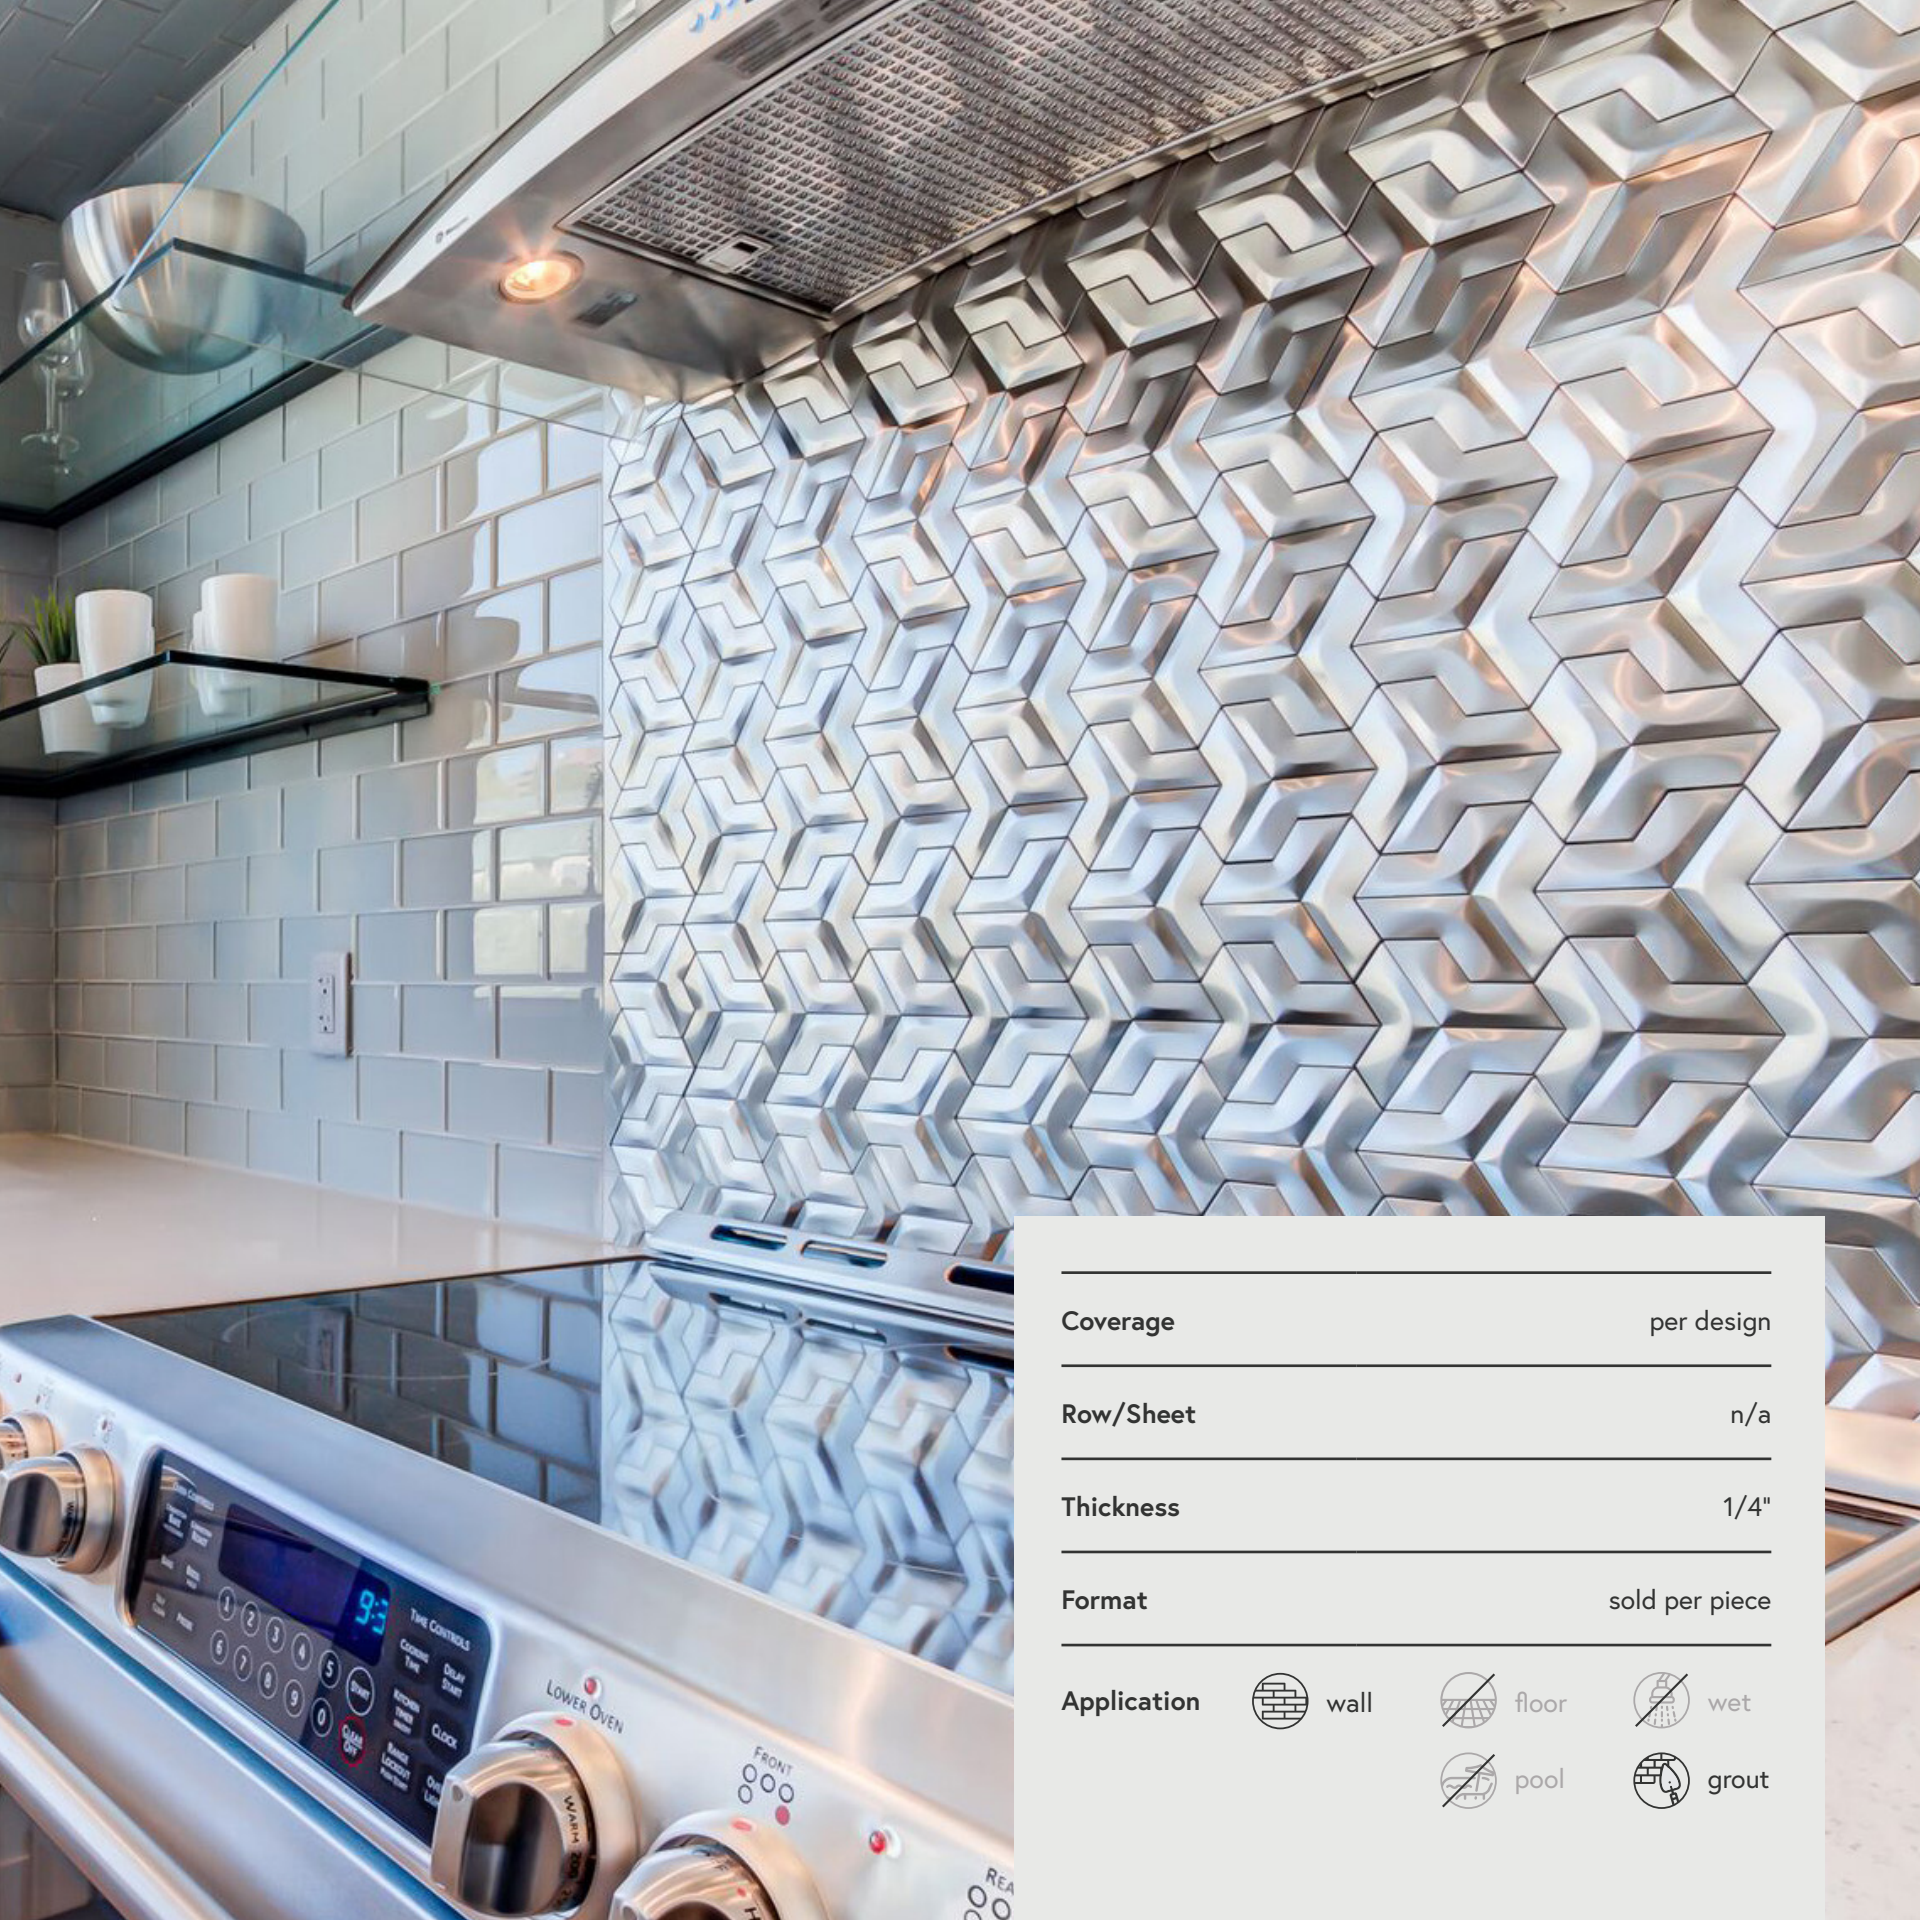

Flat Liner*
411-132

Bullnose Liner*
411-031

Coverage

per design

Row/Sheet

n/a

Thickness

1/4"

Format

sold per piece

Application

wall

floor

wet

pool

grout