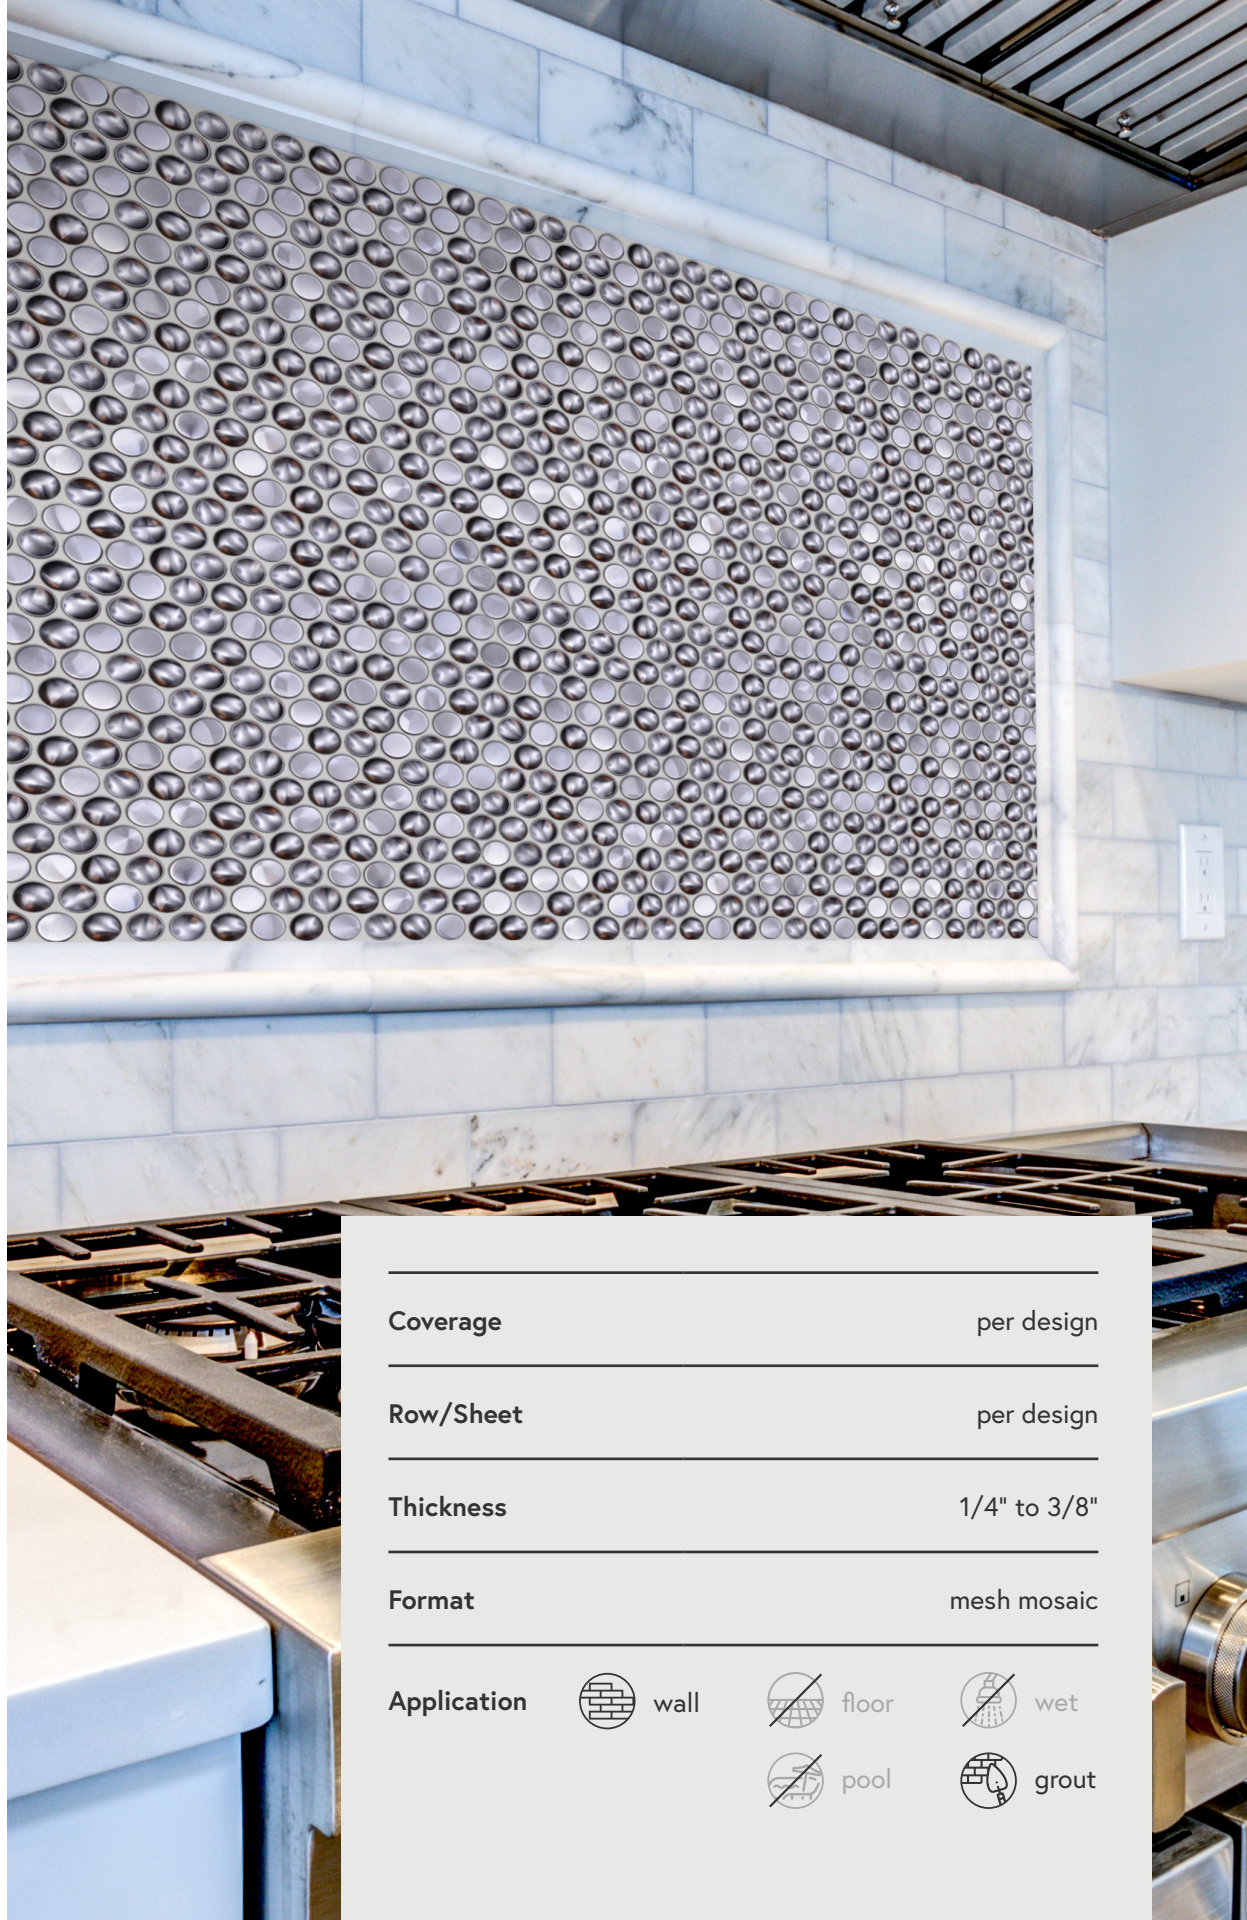

Rolling Hexagon**

411-042

.92 sq. ft.

5/8" x 6" Straight Stack

411-013

.97 sq. ft.

Coverage

per design