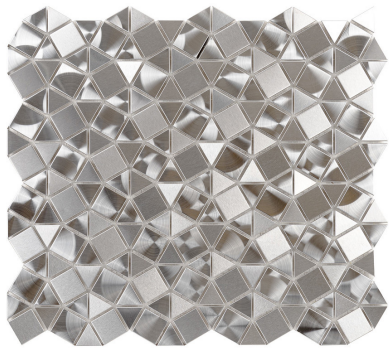

Row/Sheet

per design

Thickness

1/4" to 3/8"

Format

mesh mosaic

Application

wall

floor

wet

pool

grout

Stock Collection

Metal

Stainless Steel Collection

Brush up your style with this metallic charmer featuring tiles and designs in a variety of shapes, tones, and sizes.

*Sold per piece

Geometrix
411-040
1.08 sq. ft.

2By Basketweave
411-041
.91 sq. ft.

Flat Liner*
411-132

Bullnose Liner*
411-031

Coverage

per design

Row/Sheet