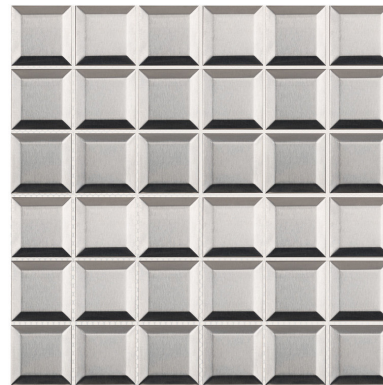

3" x 6" Tile*
411-007
8 pcs sq. ft.

3" x 6" Beveled Tile*
411-036
8 pcs sq. ft.

Nickels
411-016
.93 sq. ft.

1" x 4" Brickset Tile
411-017
.92 sq. ft.

2" x 2" Beveled Tile
411-019
.96 sq. ft.

3D Dimes
411-026
.92 sq. ft.

Rolling Hexagon**

411-042

.92 sq. ft.

5/8" x 6" Straight Stack

411-013

.97 sq. ft.

Coverage

per design

Row/Sheet

per design

Thickness

1/4" to 3/8"

Format

mesh mosaic

Application

wall