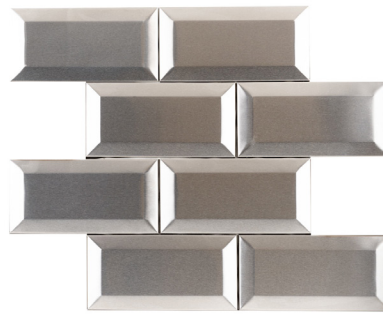

Stock Collection

Metal

Stainless Steel Collection

Brush up your style with this metallic charmer featuring tiles and designs in a variety of shapes, tones, and sizes.

*Loose pieces, sold by sq. ft.

**Groutless design

3" x 6" Tile*
411-007
8 pcs sq. ft.

3" x 6" Beveled Tile*
411-036
8 pcs sq. ft.

Nickels
411-016
.93 sq. ft.

1" x 4" Brickset Tile
411-017
.92 sq. ft.

2" x 2" Beveled Tile
411-019
.96 sq. ft.

3D Dimes
411-026
.92 sq. ft.

Rolling Hexagon**

411-042

.92 sq. ft.

5/8" x 6" Straight Stack

411-013

.97 sq. ft.

Coverage

per design

Row/Sheet

per design

Thickness

1/4" to 3/8"

Format

mesh mosaic

Application

wall