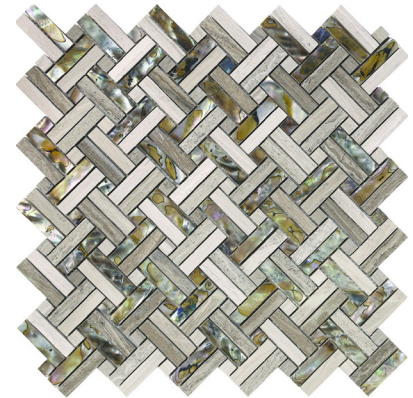

Turtle Bay Linear
540-520