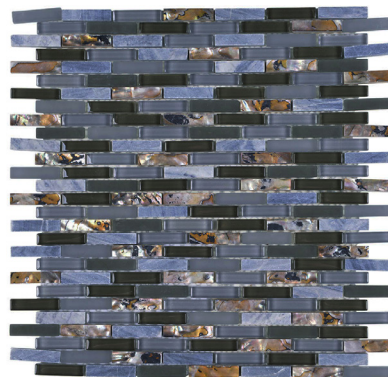

# North Shore Collection

The colors of the sea, sand, and sky, dance through the pieces of this beach-inspired mosaic of glass, stone, and seashell, available in basketweave, linear, hexagon, chevron, mini brick, and 1x1.

**Sugar Island Mini Brickset**  
540-503

**Pearl Beach Mini Brickset**  
540-501

**Black Sand Beach Mini Brickset**  
540-533

**Turtle Bay Mini Brickset**  
540-502

**Shark Cove Mini Brickset**  
540-526

**Sugar Island 1x1**  
540-509

---

Coverage 1.01 sq. ft.

---

Row/Sheet 28

---

Thickness 1/4"

---

Format interlocking mesh mosaic