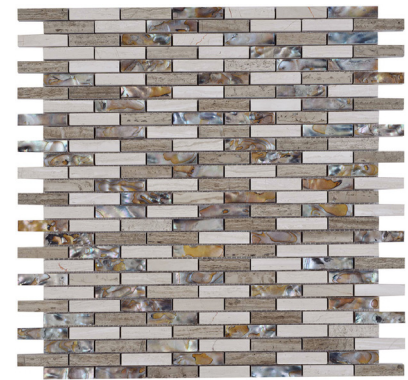

# North Shore Collection

The colors of the sea, sand, and sky, dance through the pieces of this beach-inspired mosaic of glass, stone, and seashell, available in basketweave, linear, hexagon, chevron, mini brick, and 1x1.

**Sugar Island Mini Brickset**  
540-503

**Pearl Beach Mini Brickset**  
540-501

**Black Sand Beach Mini Brickset**  
540-533

**Turtle Bay Mini Brickset**  
540-502

**Shark Cove Mini Brickset**  
540-526

**Sugar Island 1x1**  
540-509

---

Coverage 1.01 sq. ft.

---

Row/Sheet 28

---

Thickness 1/4"

---

Format interlocking mesh mosaic