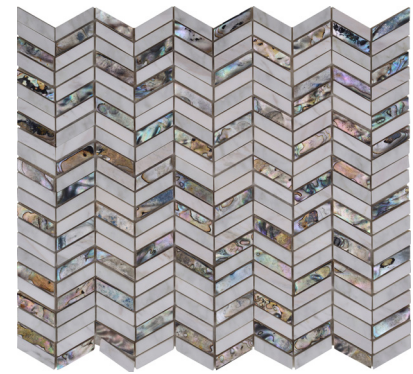

White Sand Chevron

540-528
1.02 sq. ft.