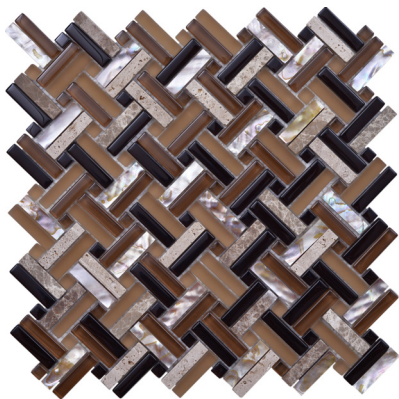

Sugar Island 2By
Basketweave
540-525