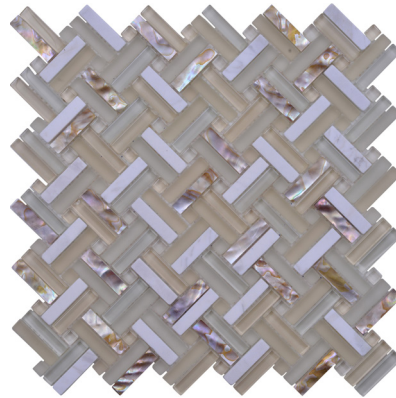

Shark Cove Linear
540-516