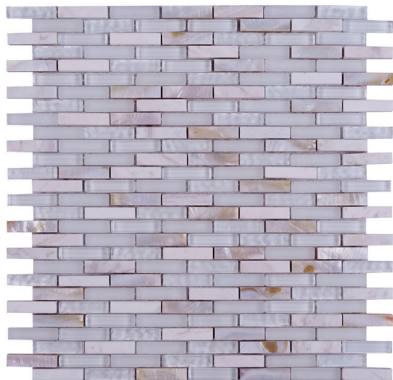

# North Shore Collection

The colors of the sea, sand, and sky, dance through the pieces of this beach-inspired mosaic of glass, stone, and seashell, available in basketweave, linear, hexagon, chevron, mini brick, and 1x1.

**Sugar Island Mini Brickset**  
540-503

**Pearl Beach Mini Brickset**  
540-501

**Black Sand Beach Mini Brickset**  
540-533

**Turtle Bay Mini Brickset**  
540-502

**Shark Cove Mini Brickset**  
540-526

**Sugar Island 1x1**  
540-509

---

Coverage 1.01 sq. ft.

---

Row/Sheet 28

---

Thickness 1/4"

---

Format interlocking mesh mosaic