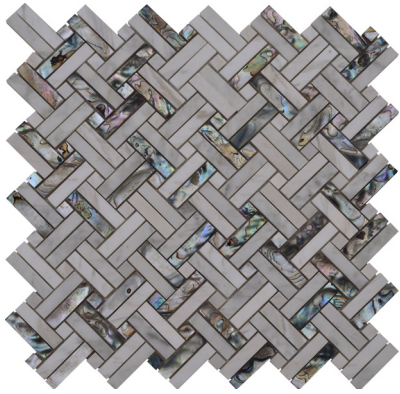

# North Shore Collection

The colors of the sea, sand, and sky, dance through the pieces of this beach-inspired mosaic of glass, stone, and seashell, available in basketweave, linear, hexagon, chevron, mini brick, and 1x1.

**Sugar Island 2By**  
Basketweave  
540-525

**Pearl Beach 2By**  
Basketweave  
540-524

**Black Sand Beach 2By**  
Basketweave  
540-535

**Turtle Bay 2By**  
Basketweave

**Shark Cove 2By**  
Basketweave

**White Sand 2By**  
**Basketweave**  
540-529