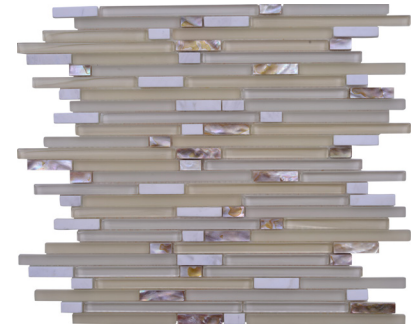

# North Shore Collection

The colors of the sea, sand, and sky, dance through the pieces of this beach-inspired mosaic of glass, stone, and seashell, available in basketweave, linear, hexagon, chevron, mini brick, and 1x1.

**White Sand Linear**  
540-530

**Sugar Island Linear**  
540-514

**Pearl Beach Linear**  
540-515

**Pelican Bay Linear**  
540-518

**Shark Cove Linear**  
540-516

**Turtle Bay Linear**  
540-520

**Stock Collection**  
Glass, Stone & Seashell