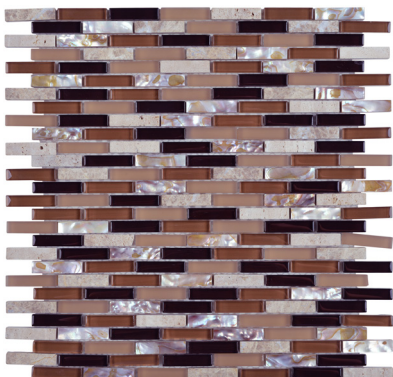

# North Shore Collection

The colors of the sea, sand, and sky, dance through the pieces of this beach-inspired mosaic of glass, stone, and seashell, available in basketweave, linear, hexagon, chevron, mini brick, and 1x1.

**Sugar Island Mini Brickset**  
540-503

**Pearl Beach Mini Brickset**  
540-501

**Black Sand Beach Mini Brickset**  
540-533

**Turtle Bay Mini Brickset**  
540-502

**Shark Cove Mini Brickset**  
540-526

**Sugar Island 1x1**  
540-509

---

Coverage 1.01 sq. ft.

---

Row/Sheet 28

---

Thickness 1/4"

---

Format interlocking mesh mosaic