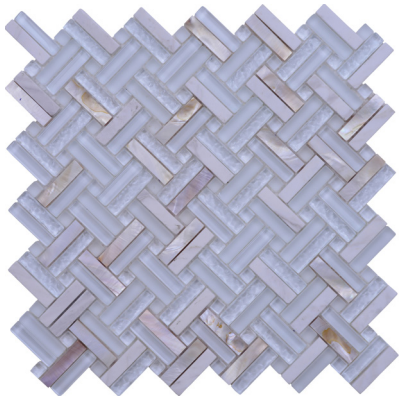

# North Shore Collection

The colors of the sea, sand, and sky, dance through the pieces of this beach-inspired mosaic of glass, stone, and seashell, available in basketweave, linear, hexagon, chevron, mini brick, and 1x1.

**White Sand Linear**  
540-530

**Sugar Island Linear**  
540-514

**Pearl Beach Linear**  
540-515

**Pelican Bay Linear**  
540-518

**Shark Cove Linear**  
540-516

**Turtle Bay Linear**  
540-520

**Stock Collection**  
Glass, Stone & Seashell