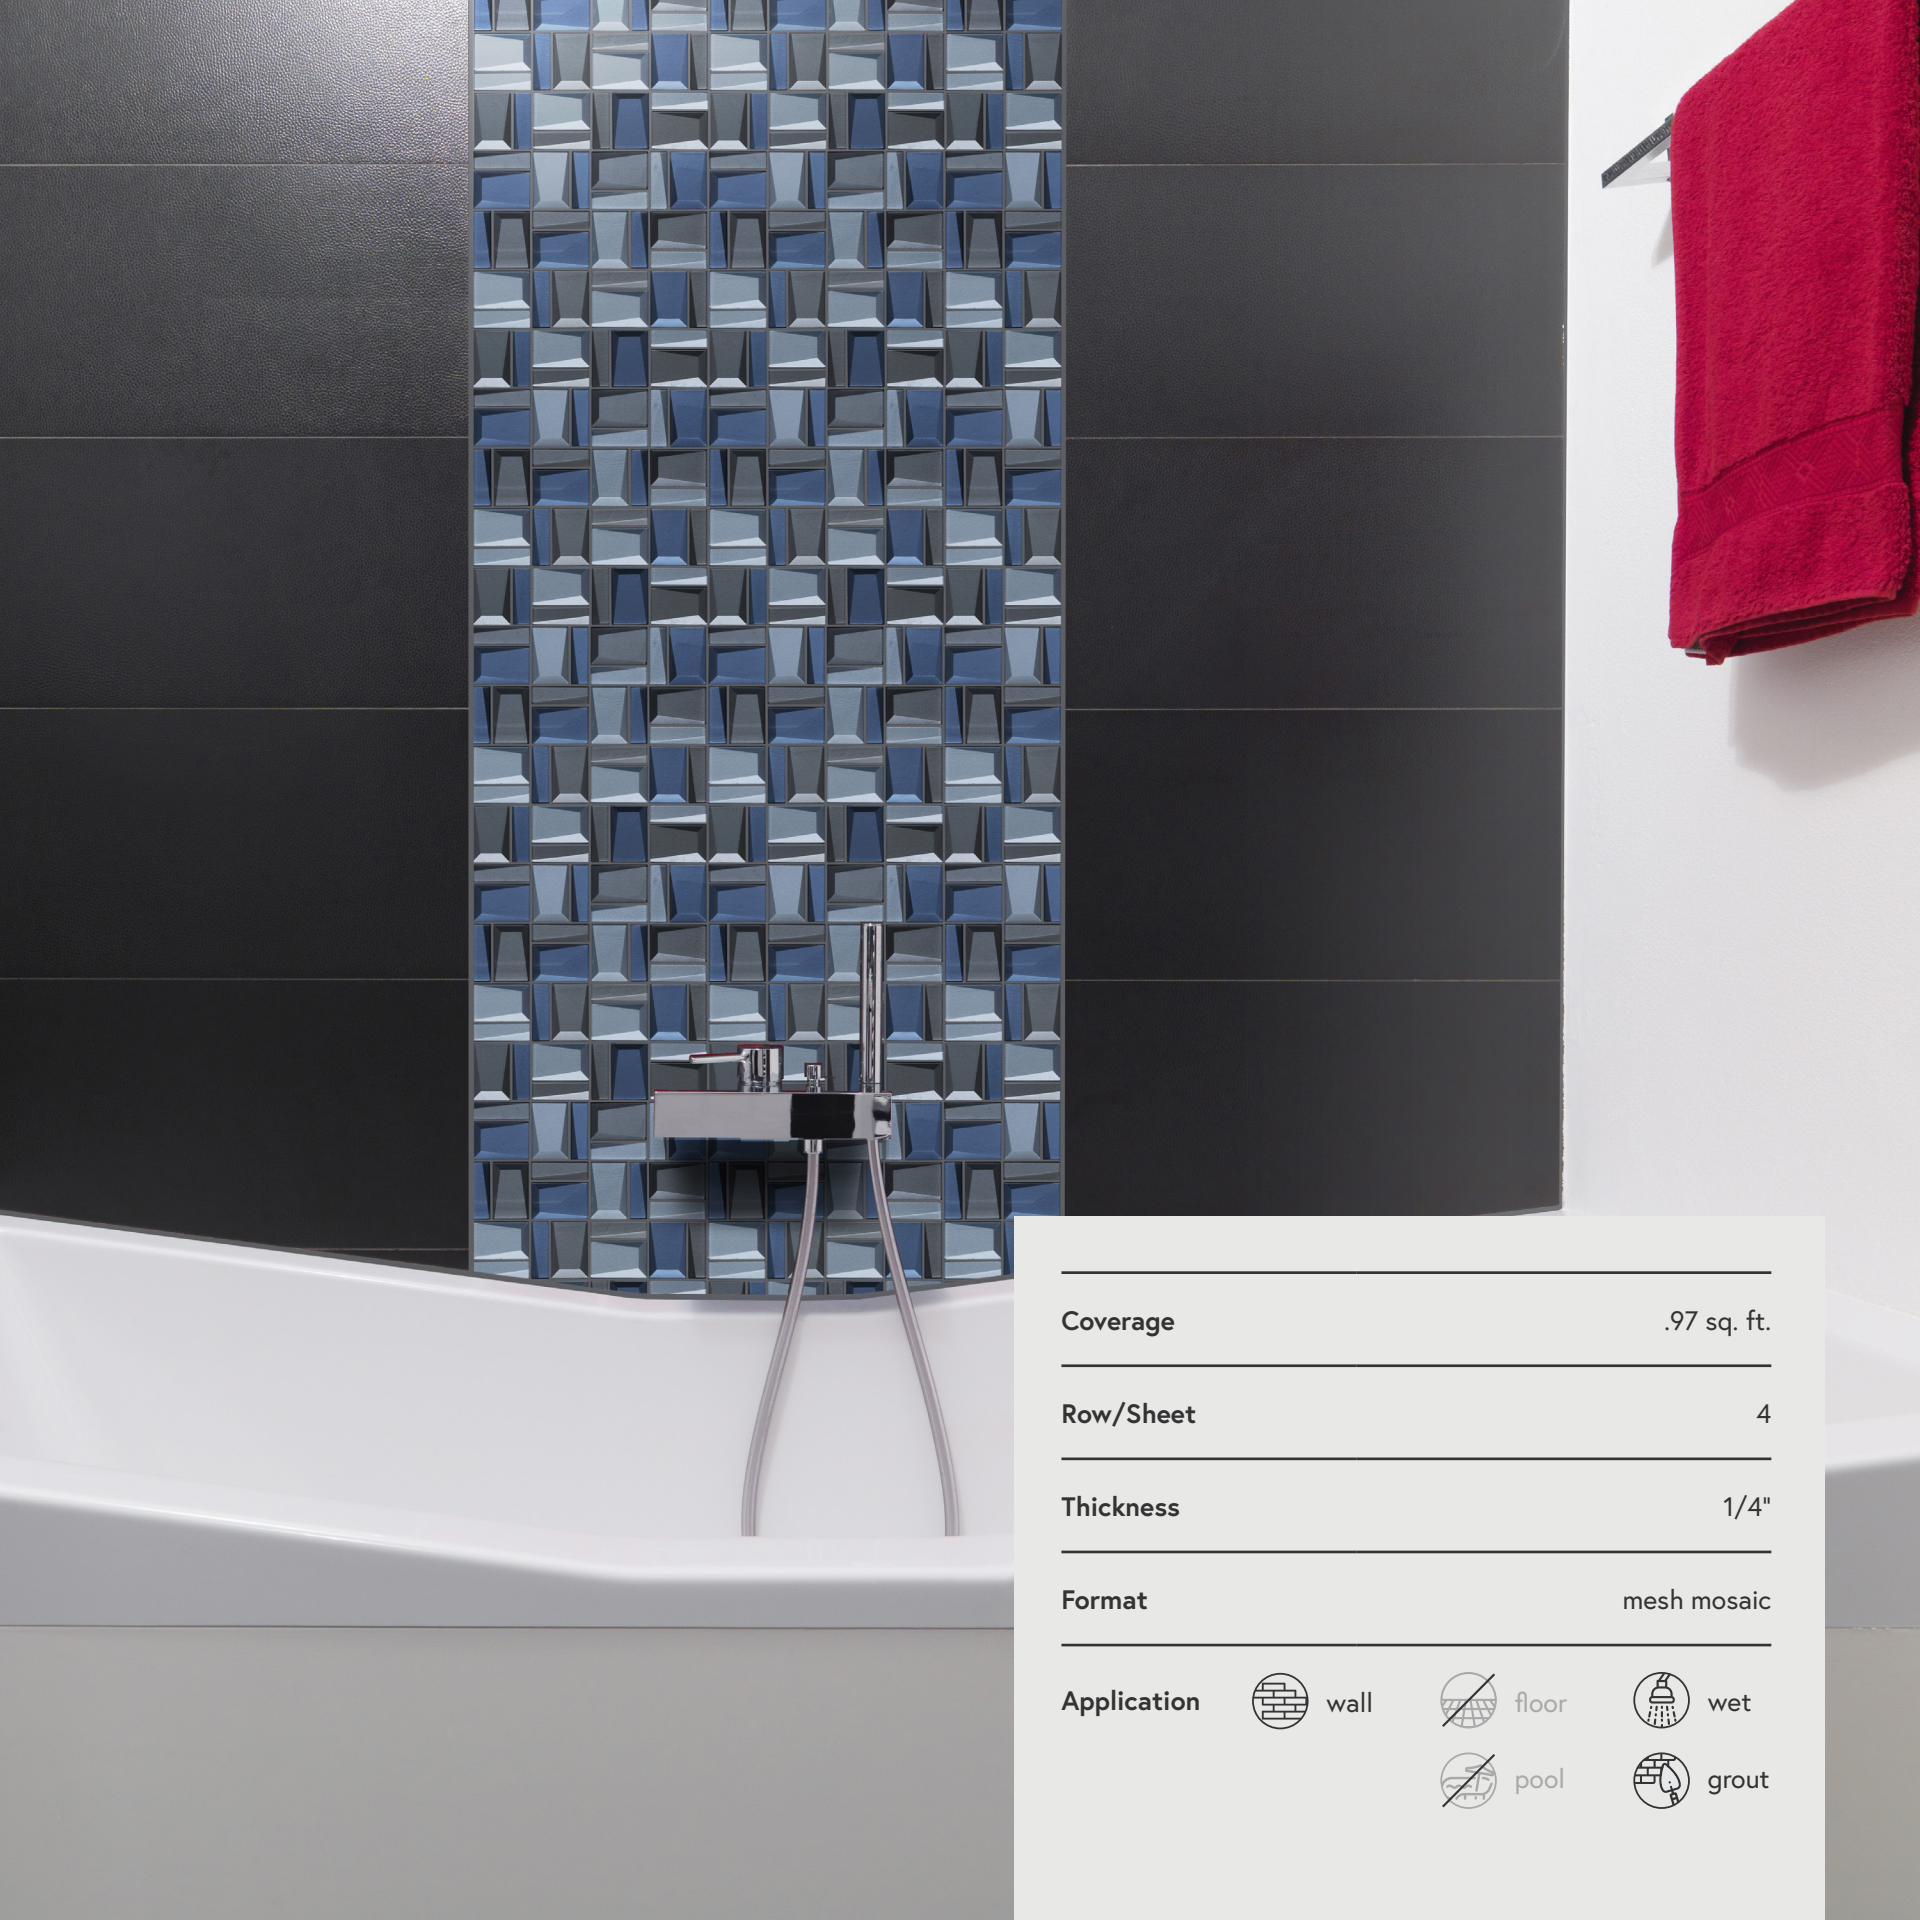

Coverage .97 sq. ft.

Row/Sheet 4

Thickness 1/4"

Format mesh mosaic

Application wall floor wet
 pool grout