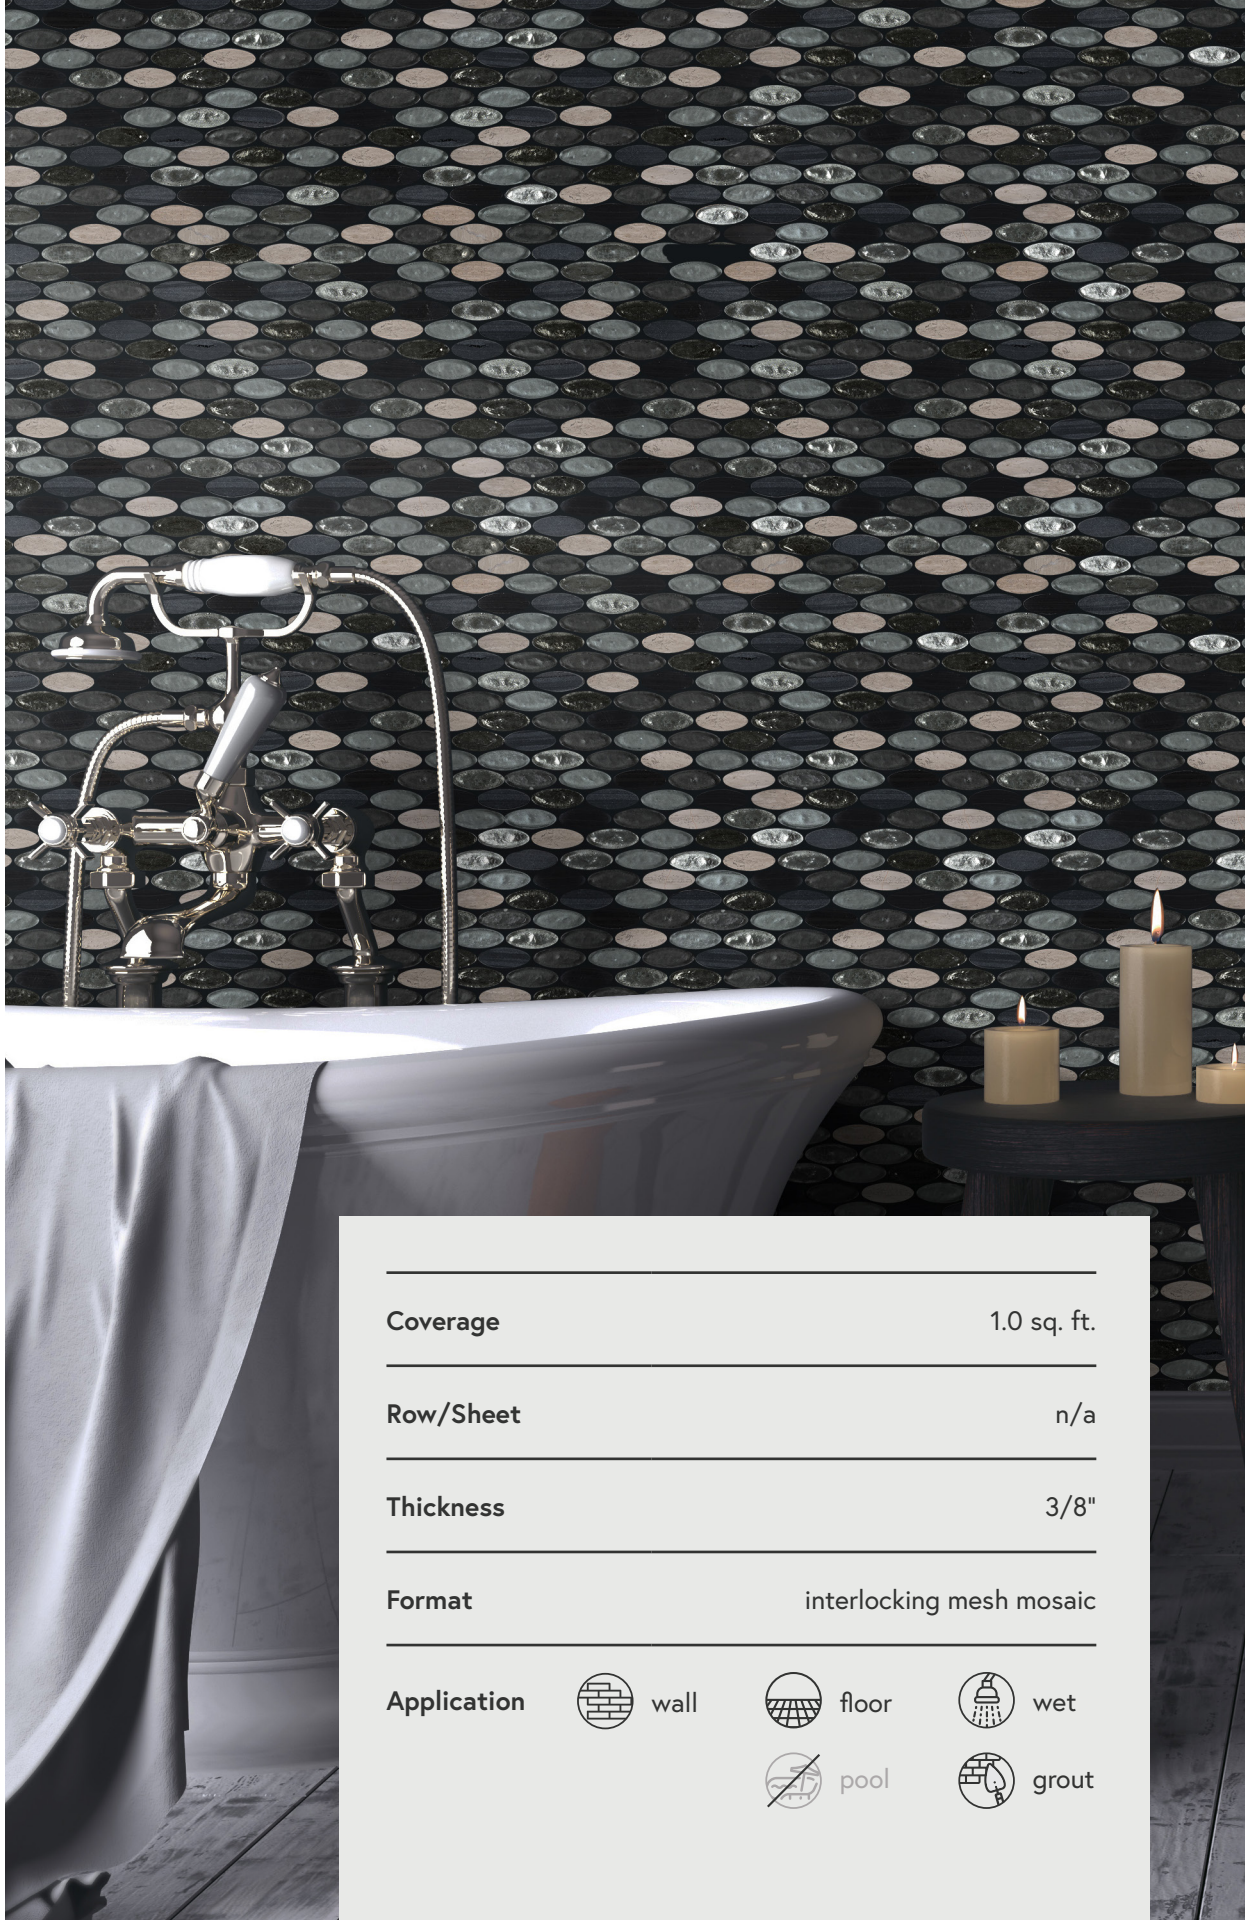

Custom Collection
Stone & Glass

Elyptic Brickset Collection

Get ready to make a statement with this brickset mosaic composed of an elliptical symphony of colored glass and stone.

Morningside
862-452

Kingston
862-459

Glenaiden
862-455

Somerset
862-456

New Windsor
862-454

Northampton
862-458

Black n White
862-457

Bel Air
862-453

Oxford
862-451

Coverage 1.0 sq. ft.

Row/Sheet n/a

Thickness 3/8"

Format interlocking mesh mosaic

Application  wall  floor  wet
 pool  grout