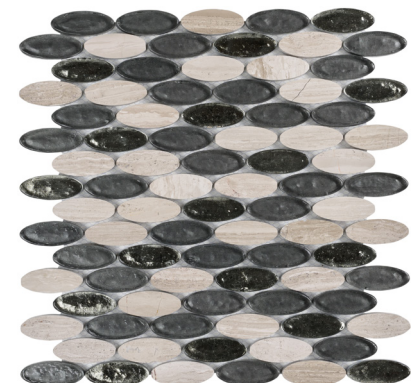

Custom Collection
Stone & Glass

Elyptic Brickset Collection

Get ready to make a statement with this brickset mosaic composed of an elliptical symphony of colored glass and stone.

Morningside
862-452

Kingston
862-459

Glenaiden
862-455

Somerset
862-456

New Windsor
862-454

Northampton
862-458

Black n White
862-457

Bel Air
862-453

Oxford
862-451

Coverage 1.0 sq. ft.

Row/Sheet n/a

Thickness 3/8"

Format interlocking mesh mosaic

Application  wall  floor  wet
 pool  grout