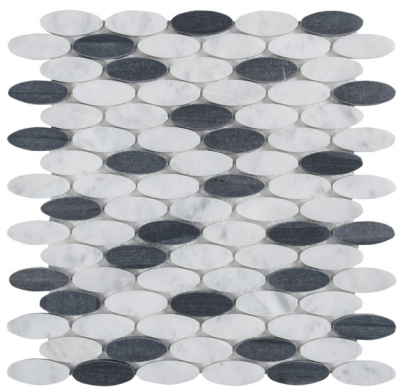

Custom Collection
Stone & Glass

Elyptic Brickset Collection

Get ready to make a statement with this brickset mosaic composed of an elliptical symphony of colored glass and stone.

Morningside
862-452

Kingston
862-459

Glenaiden
862-455

Somerset
862-456

New Windsor
862-454

Northampton
862-458

Black n White
862-457

Bel Air
862-453

Oxford
862-451

Coverage 1.0 sq. ft.

Row/Sheet n/a

Thickness 3/8"

Format interlocking mesh mosaic

Application  wall  floor  wet
 pool  grout