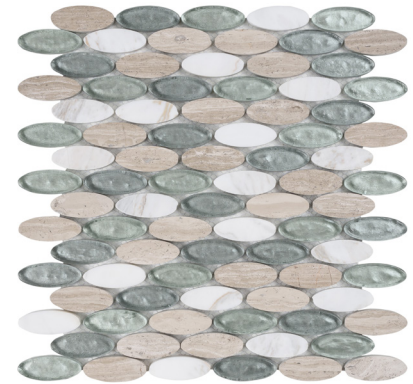

Custom Collection
Stone & Glass

Elyptic Brickset Collection

Get ready to make a statement with this brickset mosaic composed of an elliptical symphony of colored glass and stone.

Morningside
862-452

Kingston
862-459

Glenaiden
862-455

Somerset
862-456

New Windsor
862-454

Northampton
862-458

Black n White
862-457

Bel Air
862-453

Oxford
862-451

Coverage 1.0 sq. ft.

Row/Sheet n/a

Thickness 3/8"

Format interlocking mesh mosaic

Application  wall  floor  wet
 pool  grout