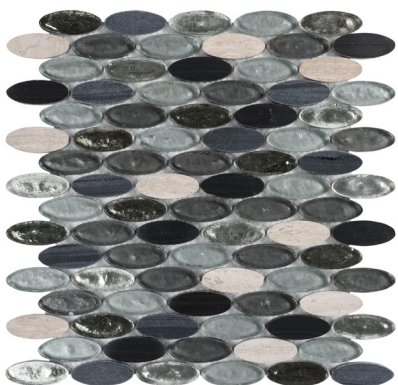

Custom Collection
Stone & Glass

Elyptic Brickset Collection

Get ready to make a statement with this brickset mosaic composed of an elliptical symphony of colored glass and stone.

Morningside
862-452

Kingston
862-459

Glenaiden
862-455

Somerset
862-456

New Windsor
862-454

Northampton
862-458

Black n White
862-457

Bel Air
862-453

Oxford
862-451

Coverage 1.0 sq. ft.

Row/Sheet n/a

Thickness 3/8"

Format interlocking mesh mosaic

Application  wall  floor  wet
 pool  grout