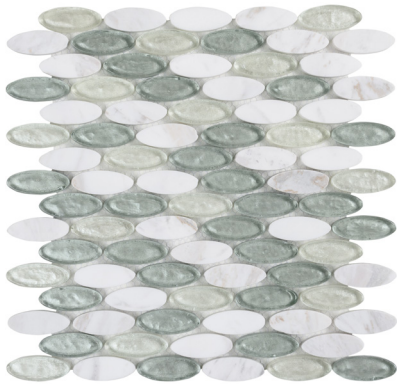

Custom Collection
Stone & Glass

Elyptic Brickset Collection

Get ready to make a statement with this brickset mosaic composed of an elliptical symphony of colored glass and stone.

Morningside
862-452

Kingston
862-459

Glenaiden
862-455

Somerset
862-456

New Windsor
862-454

Northampton
862-458

Black n White
862-457

Bel Air
862-453

Oxford
862-451

Coverage 1.0 sq. ft.

Row/Sheet n/a

Thickness 3/8"

Format interlocking mesh mosaic

Application  wall  floor  wet
 pool  grout