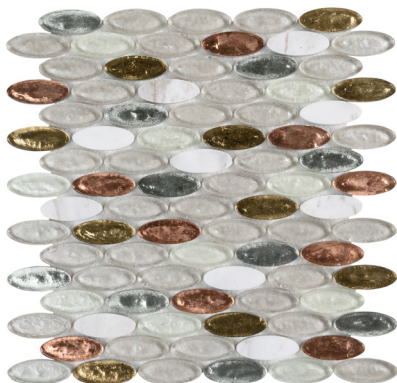

Custom Collection
Stone & Glass

Elyptic Brickset Collection

Get ready to make a statement with this brickset mosaic composed of an elliptical symphony of colored glass and stone.

Morningside
862-452

Kingston
862-459

Glenaiden
862-455

Somerset
862-456

New Windsor
862-454

Northampton
862-458

Black n White
862-457

Bel Air
862-453

Oxford
862-451

Coverage 1.0 sq. ft.

Row/Sheet n/a

Thickness 3/8"

Format interlocking mesh mosaic

Application  wall  floor  wet
 pool  grout