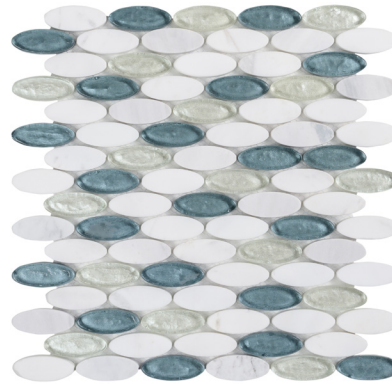

Custom Collection
Stone & Glass

Elyptic Brickset Collection

Get ready to make a statement with this brickset mosaic composed of an elliptical symphony of colored glass and stone.

Morningside
862-452

Kingston
862-459

Glenaiden
862-455

Somerset
862-456

New Windsor
862-454

Northampton
862-458

Black n White
862-457

Bel Air
862-453

Oxford
862-451

Coverage 1.0 sq. ft.

Row/Sheet n/a

Thickness 3/8"

Format interlocking mesh mosaic

Application  wall  floor  wet
 pool  grout