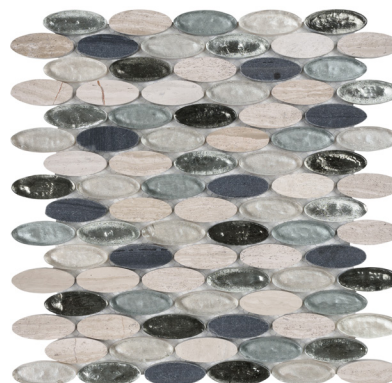

Custom Collection
Stone & Glass

Elyptic Brickset Collection

Get ready to make a statement with this brickset mosaic composed of an elliptical symphony of colored glass and stone.

Morningside
862-452

Kingston
862-459

Glenaiden
862-455

Somerset
862-456

New Windsor
862-454

Northampton
862-458

Black n White
862-457

Bel Air
862-453

Oxford
862-451

Coverage 1.0 sq. ft.

Row/Sheet n/a

Thickness 3/8"

Format interlocking mesh mosaic

Application  wall  floor  wet
 pool  grout