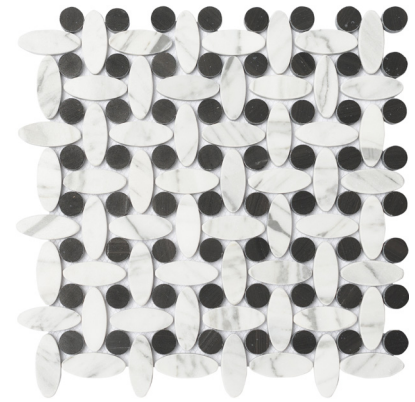

# Elyptic Basketweave Collection

If you have no use for the straight and narrow, you'll love that you can weave your style on the walls with this stone and glass mosaic featuring soft rounded corners.

**Black Swan**  
862-551

**Grey Poupon**  
862-552

**Minor Key**  
862-553

**Saltwater Taffy**  
862-554

**Feng Shui**  
862-555

**Haiku**  
862-556

---

Coverage .92 sq. ft.

---

Row/Sheet n/a

---

Thickness 3/8"

---

Format interlocking mesh mosaic

---

Application  wall  floor  wet  
 pool  grout