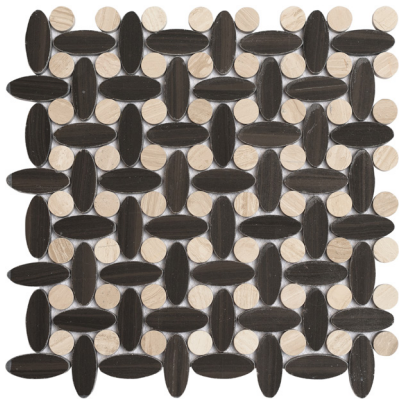

# Elyptic Basketweave Collection

If you have no use for the straight and narrow, you'll love that you can weave your style on the walls with this stone and glass mosaic featuring soft rounded corners.

**Black Swan**  
862-551

**Grey Poupon**  
862-552

**Minor Key**  
862-553

**Saltwater Taffy**  
862-554

**Feng Shui**  
862-555

**Haiku**  
862-556

---

Coverage .92 sq. ft.

---

Row/Sheet n/a

---

Thickness 3/8"

---

Format interlocking mesh mosaic

---

Application  wall  floor  wet  
 pool  grout