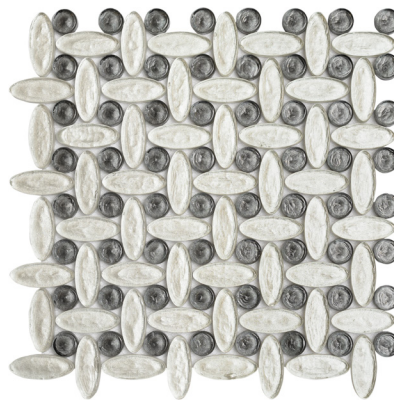

# Elyptic Basketweave Collection

If you have no use for the straight and narrow, you'll love that you can weave your style on the walls with this stone and glass mosaic featuring soft rounded corners.

**Black Swan**  
862-551

**Grey Poupon**  
862-552

**Minor Key**  
862-553

**Saltwater Taffy**  
862-554

**Feng Shui**  
862-555

**Haiku**  
862-556

---

Coverage .92 sq. ft.

---

Row/Sheet n/a

---

Thickness 3/8"

---

Format interlocking mesh mosaic

---

Application  wall  floor  wet  
 pool  grout