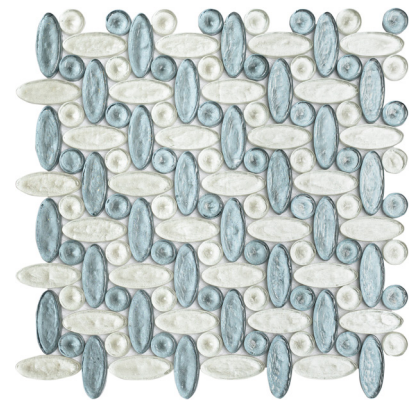

# Elyptic Basketweave Collection

If you have no use for the straight and narrow, you'll love that you can weave your style on the walls with this stone and glass mosaic featuring soft rounded corners.

**Black Swan**  
862-551

**Grey Poupon**  
862-552

**Minor Key**  
862-553

**Saltwater Taffy**  
862-554

**Feng Shui**  
862-555

**Haiku**  
862-556

---

Coverage .92 sq. ft.

---

Row/Sheet n/a

---

Thickness 3/8"

---

Format interlocking mesh mosaic

---

Application  wall  floor  wet  
 pool  grout