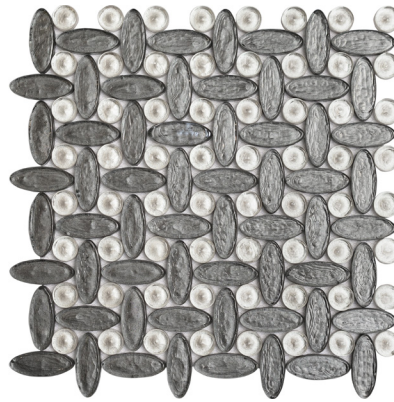

# Elyptic Basketweave Collection

If you have no use for the straight and narrow, you'll love that you can weave your style on the walls with this stone and glass mosaic featuring soft rounded corners.

**Black Swan**  
862-551

**Grey Poupon**  
862-552

**Minor Key**  
862-553

**Saltwater Taffy**  
862-554

**Feng Shui**  
862-555

**Haiku**  
862-556

---

Coverage .92 sq. ft.

---

Row/Sheet n/a

---

Thickness 3/8"

---

Format interlocking mesh mosaic

---

Application  wall  floor  wet  
 pool  grout