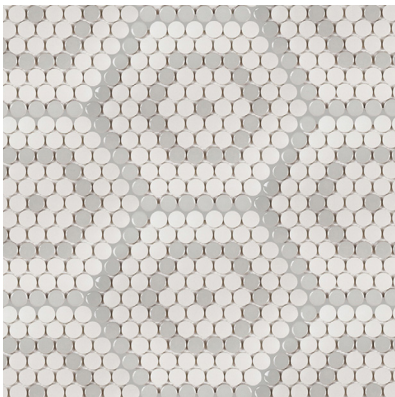

Custom Collection

Porcelain

Designer Hexagon Collection

From any angle, this porcelain design is sure to please with its pattern play on the classic hexagon.

Adelaide
864-151

Brisbane
864-152

Canberra
864-153

Darwin
864-154

Melbourne
864-155

Perth
864-156

Coverage .45 sq. ft.

Row/Sheet n/a

Thickness 13/64"

Format mesh mosaic

Application

From any angle, this stone and glass design is sure to please with its pattern play on the classic hexagon.

Archer
864-251

Borden
864-252

Howard
864-253

Lubbock
864-254

Midland
864-255

Potter
864-256

Coverage .45 sq. ft.

Row/Sheet n/a

Thickness 3/8"

Format mesh mosaic

Application  wall  floor  wet
 pool  grout