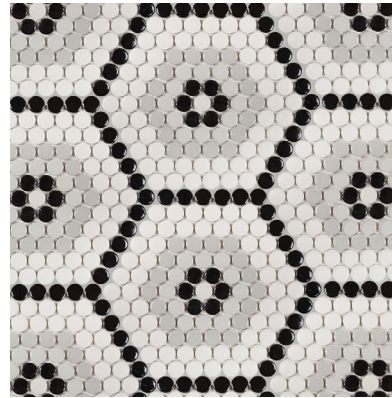

Custom Collection

Porcelain

Designer Hexagon Collection

From any angle, this porcelain design is sure to please with its pattern play on the classic hexagon.

Adelaide
864-151

Brisbane
864-152

Canberra
864-153

Darwin
864-154

Melbourne
864-155

Perth
864-156

Coverage .45 sq. ft.

Row/Sheet n/a

Thickness 13/64"

Format mesh mosaic

Application

From any angle, this stone and glass design is sure to please with its pattern play on the classic hexagon.

Archer
864-251

Borden
864-252

Howard
864-253

Lubbock
864-254

Midland
864-255

Potter
864-256

Coverage .45 sq. ft.

Row/Sheet n/a

Thickness 3/8"

Format mesh mosaic

Application  wall  floor  wet
 pool  grout