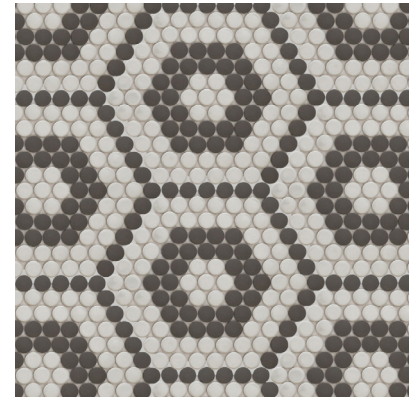

Custom Collection

Porcelain

Designer Hexagon Collection

From any angle, this porcelain design is sure to please with its pattern play on the classic hexagon.

Adelaide
864-151

Brisbane
864-152

Canberra
864-153

Darwin
864-154

Melbourne
864-155

Perth
864-156

Coverage .45 sq. ft.

Row/Sheet n/a

Thickness 13/64"

Format mesh mosaic

Application

From any angle, this stone and glass design is sure to please with its pattern play on the classic hexagon.

Archer
864-251

Borden
864-252

Howard
864-253

Lubbock
864-254

Midland
864-255

Potter
864-256

Coverage .45 sq. ft.

Row/Sheet n/a

Thickness 3/8"

Format mesh mosaic

Application  wall  floor  wet
 pool  grout