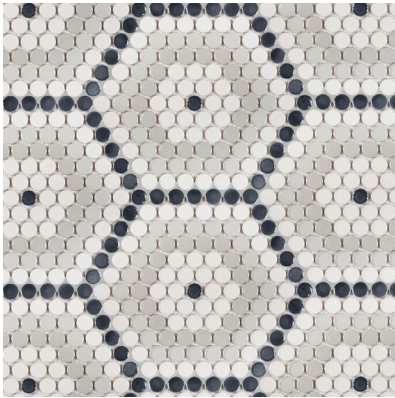

Custom Collection

Porcelain

Designer Hexagon Collection

From any angle, this porcelain design is sure to please with its pattern play on the classic hexagon.

Adelaide
864-151

Brisbane
864-152

Canberra
864-153

Darwin
864-154

Melbourne
864-155

Perth
864-156

Coverage .45 sq. ft.

Row/Sheet n/a

Thickness 13/64"

Format mesh mosaic

Application

From any angle, this stone and glass design is sure to please with its pattern play on the classic hexagon.

Archer
864-251

Borden
864-252

Howard
864-253

Lubbock
864-254

Midland
864-255

Potter
864-256

Coverage .45 sq. ft.

Row/Sheet n/a

Thickness 3/8"

Format mesh mosaic

Application  wall  floor  wet
 pool  grout