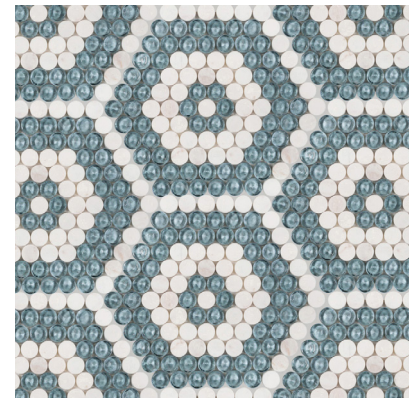

From any angle, this stone and glass design is sure to please with its pattern play on the classic hexagon.

Archer
864-251

Borden
864-252

Howard
864-253

Lubbock
864-254

Midland
864-255

Potter
864-256

Coverage .45 sq. ft.

Row/Sheet n/a

Thickness 3/8"

Format mesh mosaic

Application  wall  floor  wet
 pool  grout