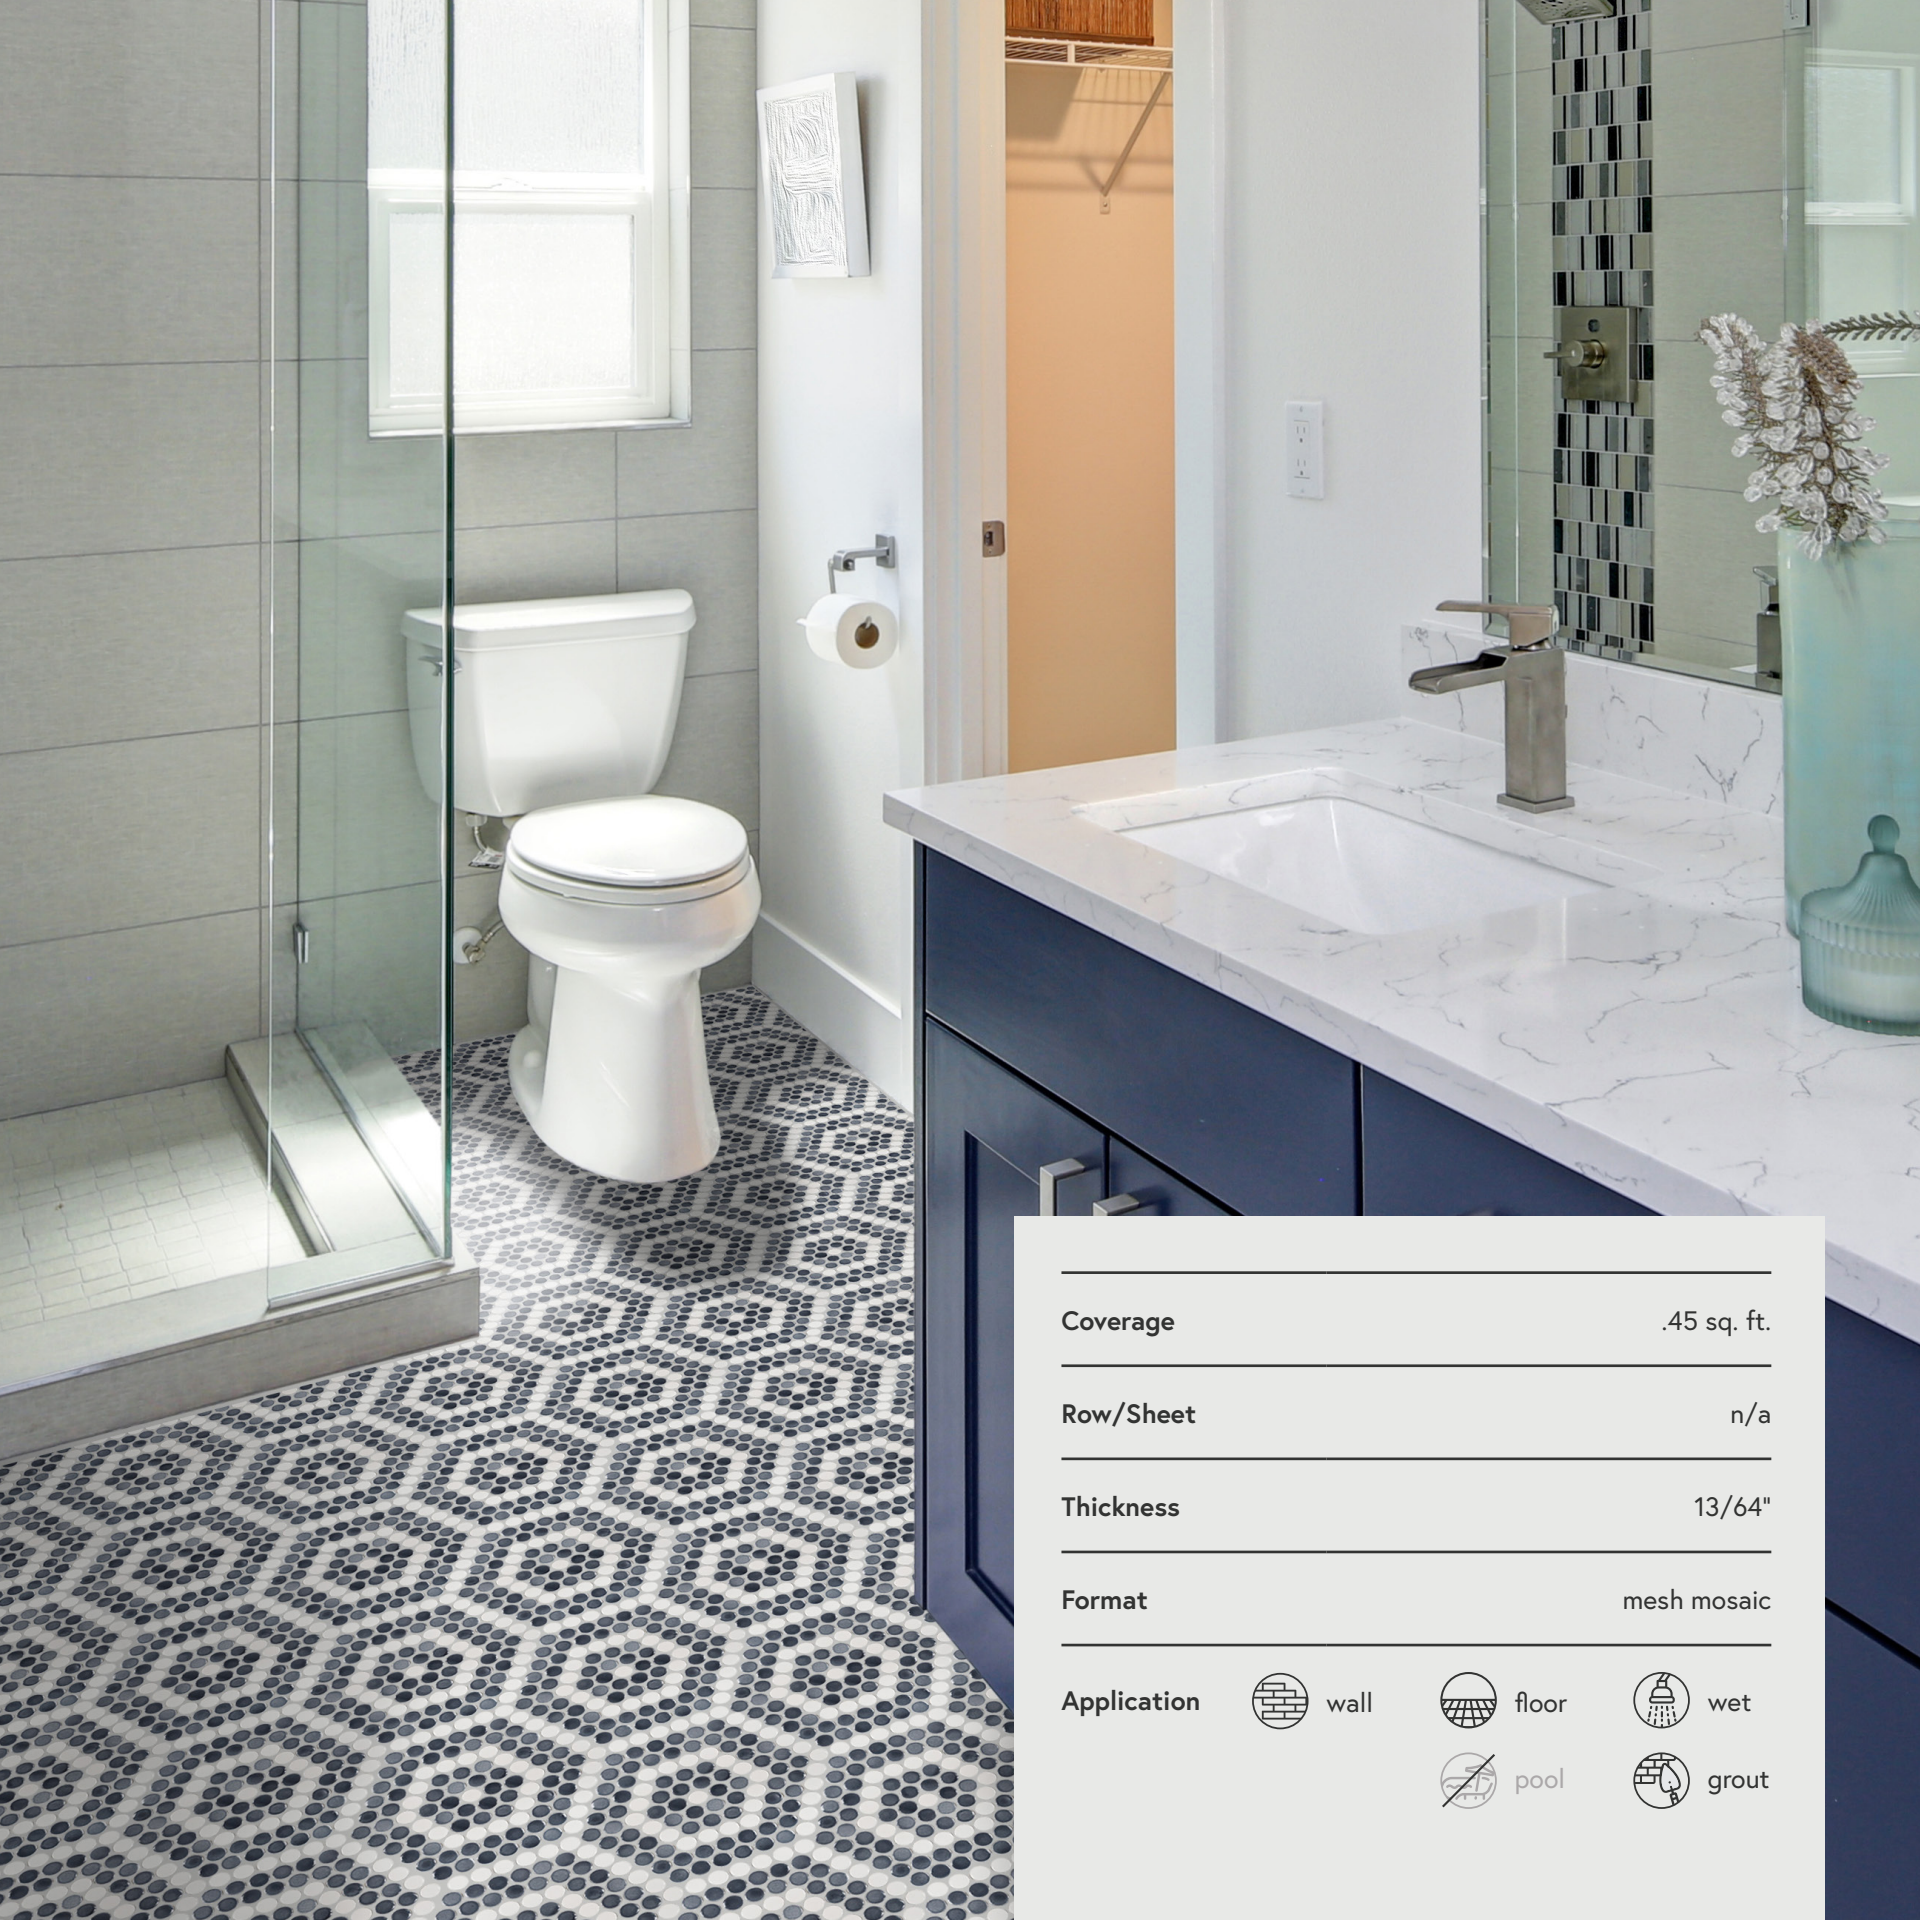

Darwin
864-154

Melbourne
864-155

Perth
864-156

Coverage .45 sq. ft.

Row/Sheet n/a

Thickness 13/64"

Format mesh mosaic

Application

wall

floor

wet

pool

grout