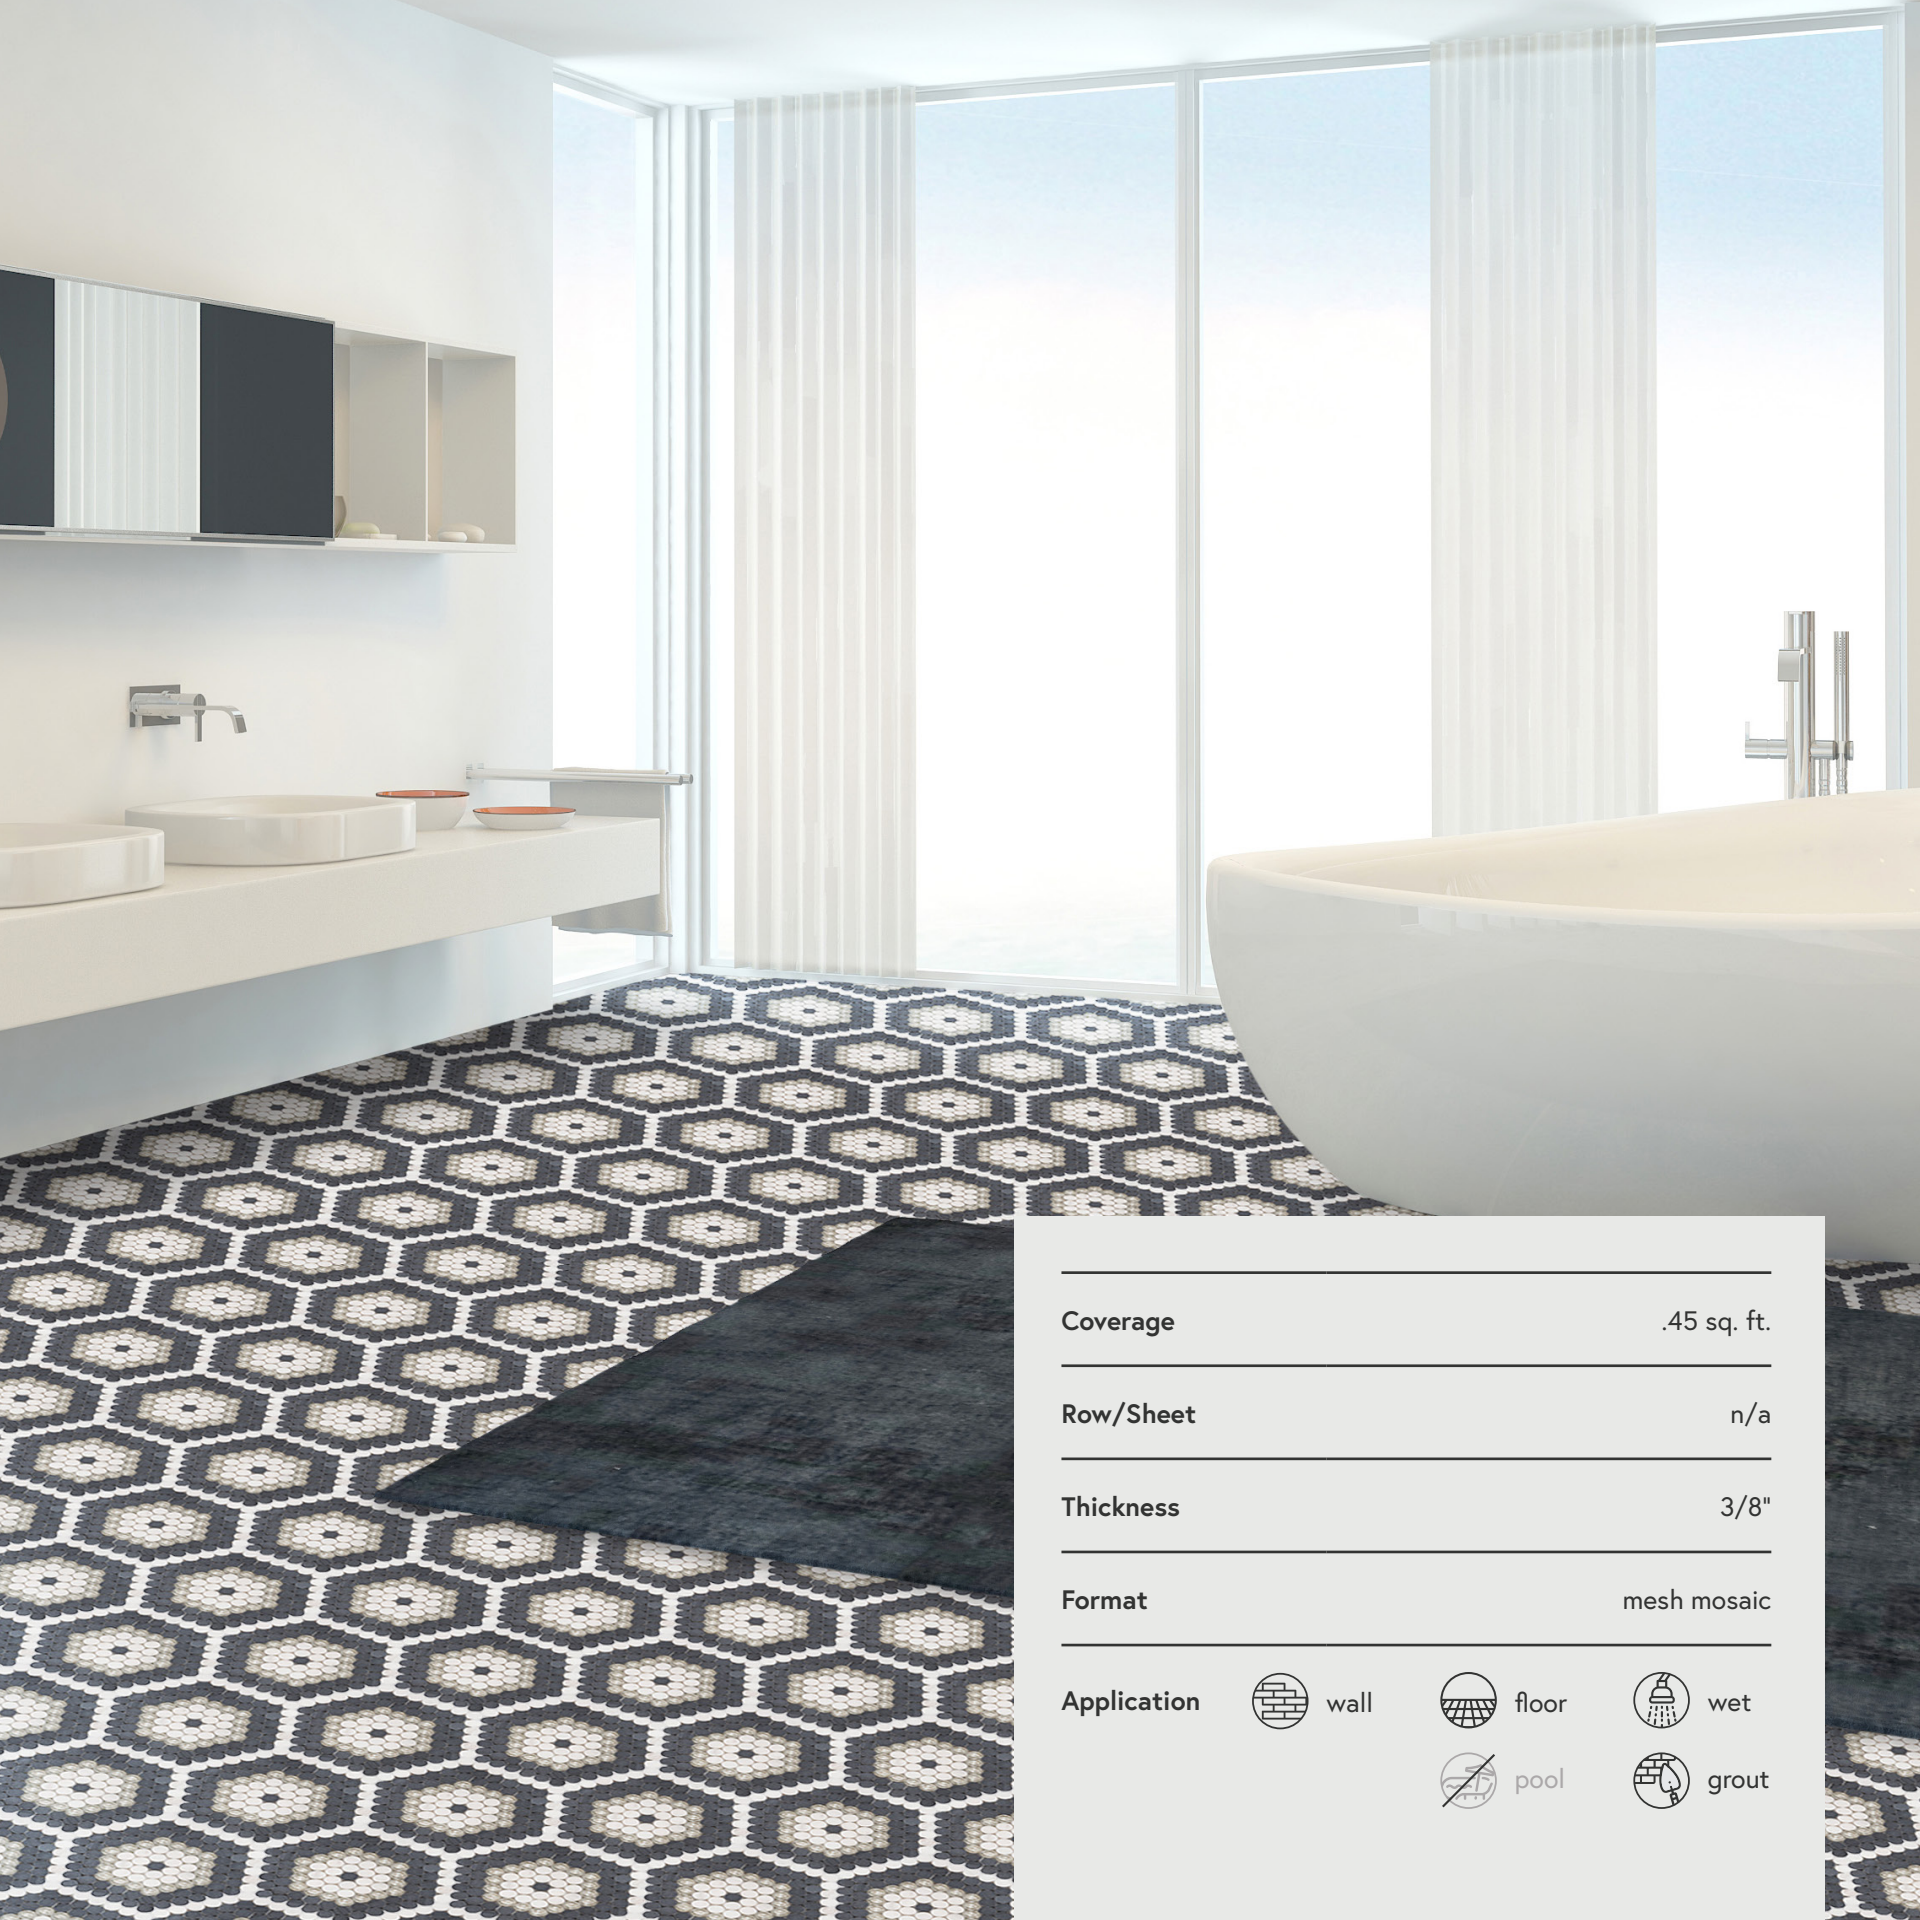

From any angle, this stone and glass design is sure to please with its pattern play on the classic hexagon.

Archer
864-251

Borden
864-252

Howard
864-253

Lubbock
864-254

Midland
864-255

Potter
864-256

Coverage .45 sq. ft.