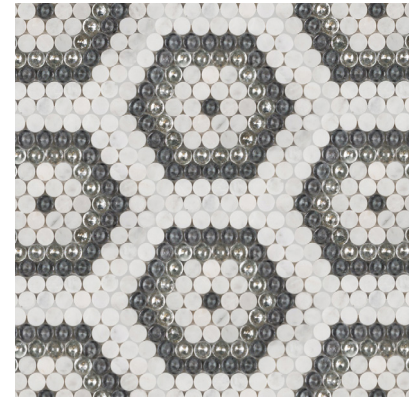

Custom Collection

Porcelain

Designer Hexagon Collection

From any angle, this porcelain design is sure to please with its pattern play on the classic hexagon.

Adelaide
864-151

Brisbane
864-152

Canberra
864-153

wall

floor

wet

pool

grout

Custom Collection

Stone & Glass

Designer Hexagon Collection

From any angle, this stone and glass design is sure to please with its pattern play on the classic hexagon.

Archer
864-251

Borden
864-252

Howard
864-253

Lubbock
864-254

Midland
864-255

Potter
864-256

Coverage .45 sq. ft.

Row/Sheet n/a

Thickness 3/8"

Format mesh mosaic

Application  wall  floor  wet
 pool  grout