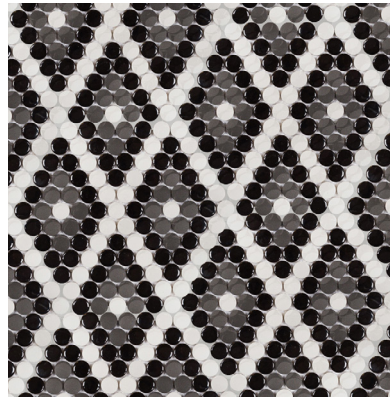

Custom Collection

Porcelain

Designer Diamond Collection

Diamonds are forever. That's how long you'll love this mosaic pattern of porcelain that can be dramatic or understated according to your style.

Casablanca
864-101

Marrakech
864-102

Agadir
864-103

Rabat
864-104

Tangier
864-105

Kasbah
864-106

Custom Collection

Porcelain

Designer Diamond Collection

Diamonds are forever. That's how long you'll love this mosaic pattern of porcelain that can be dramatic or understated according to your style.

Casablanca
864-101

Marrakech
864-102

Agadir
864-103

Rabat
864-104

Thickness 3/8"

Format mesh mosaic

Application  wall  floor  wet
 pool  grout