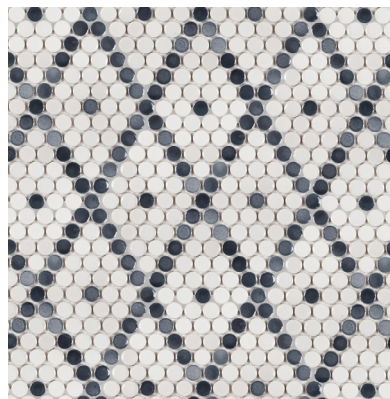

Marrakech
864-102

Agadir
864-103

Rabat
864-104

Tangier
864-105

Kasbah
864-106

Custom Collection

Porcelain

Designer Diamond Collection

Diamonds are forever. That's how long you'll love this mosaic pattern of porcelain that can be dramatic or understated according to your style.

Casablanca
864-101

Marrakech
864-102

Agadir
864-103

Rabat
864-104

Hopkins
864-201

Bexar
864-202

Haskell
864-203

Oldham
864-204

Terrell
864-205

Fayette
864-206

Coverage .45 sq. ft.

Row/Sheet n/a