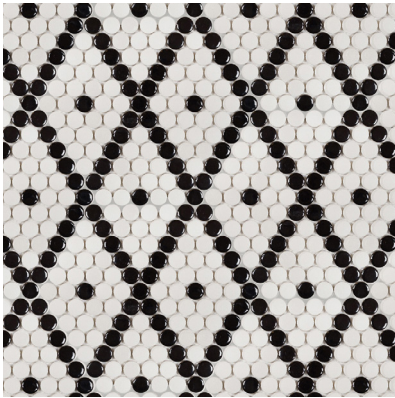

Custom Collection

Porcelain

Designer Diamond Collection

Diamonds are forever. That's how long you'll love this mosaic pattern of porcelain that can be dramatic or understated according to your style.

Casablanca
864-101

Marrakech
864-102

Agadir
864-103

Rabat
864-104

Tangier
864-105

Kasbah
864-106

Custom Collection

Porcelain

Designer Diamond Collection

Diamonds are forever. That's how long you'll love this mosaic pattern of porcelain that can be dramatic or understated according to your style.

Casablanca
864-101

Marrakech
864-102

Agadir
864-103

Rabat
864-104

Thickness 3/8"

Format mesh mosaic

Application  wall  floor  wet
 pool  grout