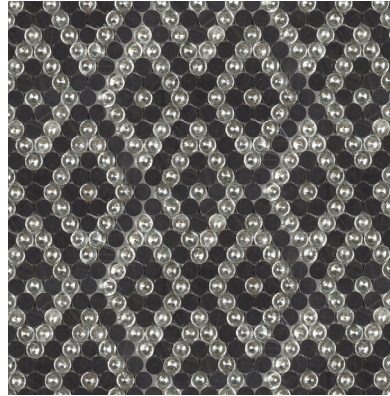

Diamonds are forever. That's how long you'll love this mosaic pattern of porcelain that can be dramatic or understated according to your style.

Casablanca
864-101

Marrakech
864-102

Agadir
864-103

Rabat
864-104

Tangier
864-105

Kasbah
864-106

Custom Collection

Stone & Glass

Designer Diamond Collection

Diamonds are forever. That's how long you'll love this mosaic pattern of stone and glass that can be dramatic or understated according to your style.

Hopkins
864-201

Bexar
864-202

Haskell
864-203

Oldham
864-204

Terrell
864-205

Fayette
864-206

Coverage .45 sq. ft.

Row/Sheet n/a