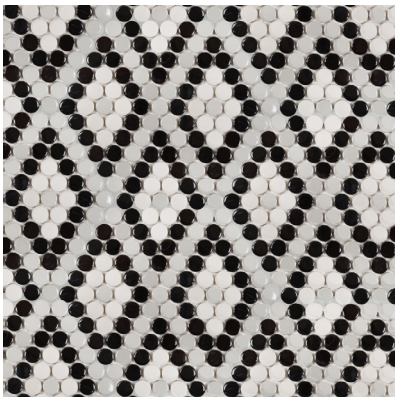

Custom Collection

Porcelain

Designer Diamond Collection

Diamonds are forever. That's how long you'll love this mosaic pattern of porcelain that can be dramatic or understated according to your style.

Casablanca
864-101

Marrakech
864-102

Agadir
864-103

Rabat
864-104

Tangier
864-105

Kasbah
864-106

Custom Collection

Porcelain

Designer Diamond Collection

Diamonds are forever. That's how long you'll love this mosaic pattern of porcelain that can be dramatic or understated according to your style.

Casablanca
864-101

Marrakech
864-102

Agadir
864-103

Rabat
864-104

Thickness 3/8"

Format mesh mosaic

Application  wall  floor  wet
 pool  grout