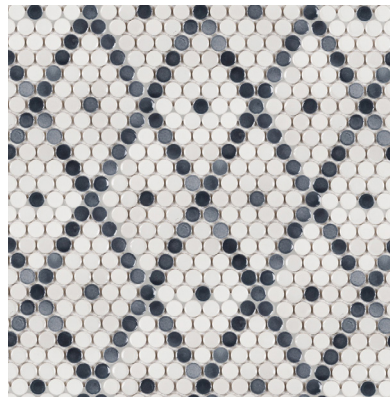

Custom Collection

Porcelain

Designer Diamond Collection

Diamonds are forever. That's how long you'll love this mosaic pattern of porcelain that can be dramatic or understated according to your style.

Casablanca
864-101

Marrakech
864-102

Agadir
864-103

Rabat
864-104

Tangier
864-105

Kasbah
864-106

Custom Collection

Porcelain

Designer Diamond Collection

Diamonds are forever. That's how long you'll love this mosaic pattern of porcelain that can be dramatic or understated according to your style.

Casablanca
864-101

Marrakech
864-102

Agadir
864-103

Rabat
864-104

Thickness 3/8"

Format mesh mosaic

Application  wall  floor  wet
 pool  grout