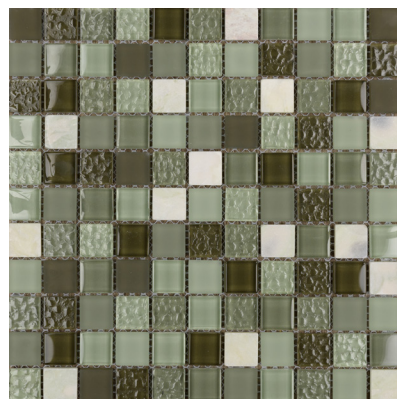

Stock Collection

Blended Mosaic Collection

Do you love the thrill of the hunt? Choose from a variety of designs in this collection, which is sure to yield a treasure or two for your home or office.

Clear Glass 2" x 2"
444-084
.96 sq. ft.

Whisper Gray Random Linear
444-208
.95 sq. ft.

White Cosmo Offset*
520-643
.94 sq. ft.

Spring Rain
777-109

Coverage per design

Row/Sheet n/a

Thickness 1/4"

Format mesh mosaic

Application  wall  floor  wet
 pool  grout