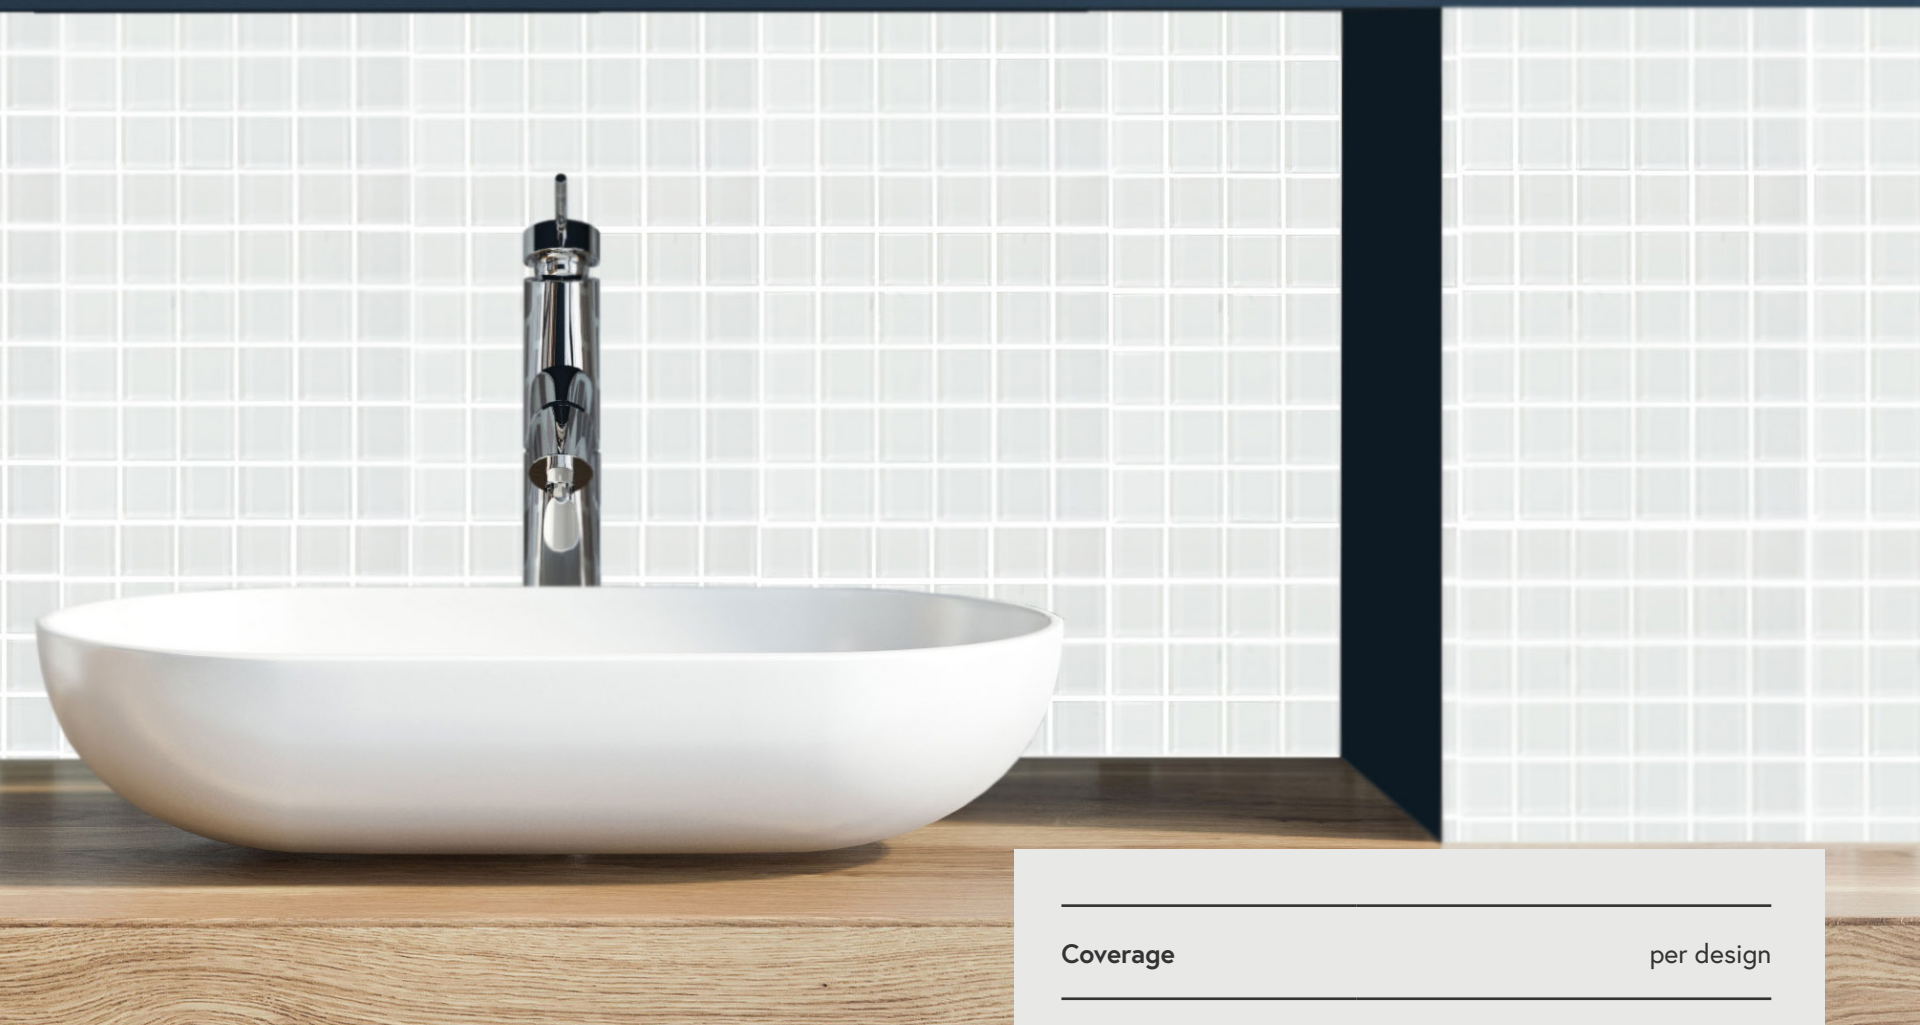

Stock Collection

Blended Mosaic Collection

Do you love the thrill of the hunt? Choose from a variety of designs in this collection, which is sure to yield a treasure or two for your home or office.

Clear Glass 2" x 2"
444-084
.96 sq. ft.

Whisper Gray Random Linear
444-208
.95 sq. ft.

White Cosmo Offset*
520-643
.94 sq. ft.

Spring Rain
777-109

Coverage per design

Row/Sheet n/a

Thickness 1/4"

Format mesh mosaic

Application  wall  floor  wet
 pool  grout