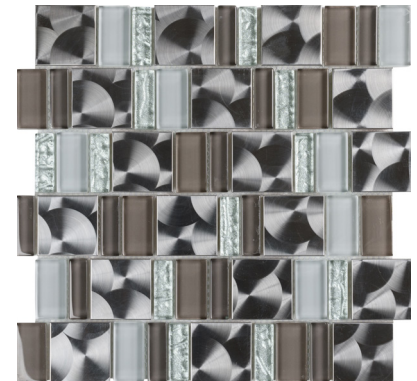

Custom Collection

Mixed

2 By Combo Collection

This mosaic puts a spin on a traditional pattern by using the colors of your choice to create a design that will dance smoothly with any style.

*Not suitable for wet or floor applications

Coverage	1.0 sq. ft.
----------	-------------

Row/Sheet	6
-----------	---

Thickness	3/8"
-----------	------

Format	interlocking mesh mosaic
--------	--------------------------

Application	 wall	 floor	 wet
	 pool	 grout	

*Not suitable for wet or floor applications

Custom Collection

Mixed

2 By Combo Collection

This mosaic puts a spin on a traditional pattern by using the colors of your choice to create a design that will dance smoothly with any style.

*Not suitable for wet or floor applications

Platinum Greige
863-507

Grey Rock*
863-502

Crystal Sparkle*
863-514

Pingora*
863-506

Majestic*
863-504

Urban Cowboy*
863-509

Gold Shimmer*
863-513