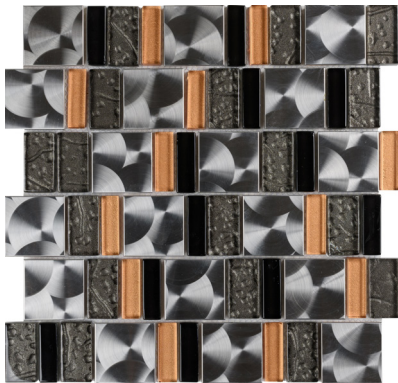

Custom Collection

Mixed

2 By Combo Collection

This mosaic puts a spin on a traditional pattern by using the colors of your choice to create a design that will dance smoothly with any style.

*Not suitable for wet or floor applications

*Not suitable for wet or floor applications

Custom Collection

Mixed

2 By Combo Collection

This mosaic puts a spin on a traditional pattern by using the colors of your choice to create a design that will dance smoothly with any style.

*Not suitable for wet or floor applications

Platinum Greige
863-507

Grey Rock*
863-502

Crystal Sparkle*
863-514

Pingora*
863-506

Majestic*
863-504

Urban Cowboy*
863-509

Gold Shimmer*
863-513

Coverage 1.0 sq. ft.

Row/Sheet 6

Thickness 3/8"

Format interlocking mesh mosaic

Application  wall  floor  wet
 pool  grout

*Not suitable for wet or floor applications