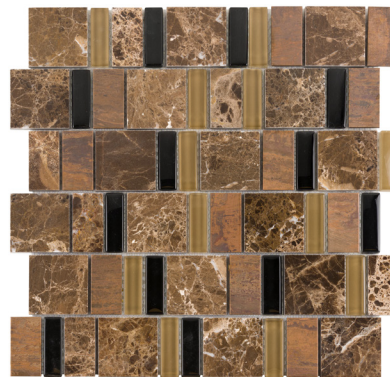

Custom Collection

Mixed

2 By Combo Collection

This mosaic puts a spin on a traditional pattern by using the colors of your choice to create a design that will dance smoothly with any style.

*Not suitable for wet or floor applications

White Fossil
863-510

Black n White
863-517

Whitetail
863-515

Classic Tiffany
863-501

Metropolis*
863-505

Longs Peak
863-503

Rising Moon
863-512

Ship Rock
863-508

*Not suitable for wet or floor applications

Platinum Greige
863-507

Grey Rock*
863-502

Crystal Sparkle*
863-514

Pingora*
863-506

Majestic*
863-504

Urban Cowboy*
863-509

Gold Shimmer*
863-513

Coverage 1.0 sq. ft.

Row/Sheet 6

Thickness 3/8"

Format interlocking mesh mosaic

Application  wall  floor  wet
 pool  grout

*Not suitable for wet or floor applications