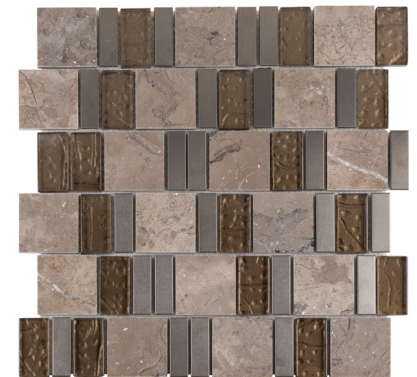

Custom Collection

Mixed

2 By Combo Collection

This mosaic puts a spin on a traditional pattern by using the colors of your choice to create a design that will dance smoothly with any style.

*Not suitable for wet or floor applications

*Not suitable for wet or floor applications

Custom Collection

Mixed

2 By Combo Collection

This mosaic puts a spin on a traditional pattern by using the colors of your choice to create a design that will dance smoothly with any style.

*Not suitable for wet or floor applications

Platinum Greige
863-507

Grey Rock*
863-502

Crystal Sparkle*
863-514

Pingora*
863-506

Majestic*
863-504

Urban Cowboy*
863-509

Gold Shimmer*
863-513

Coverage 1.0 sq. ft.

Row/Sheet 6

Thickness 3/8"

Format interlocking mesh mosaic

Application  wall  floor  wet
 pool  grout

*Not suitable for wet or floor applications