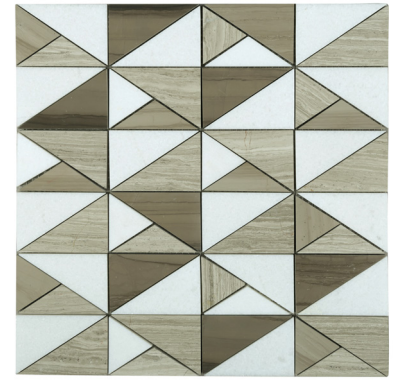

Stock Collection

Stone

View Point Collection

Take a lively new perspective with this clean and crisp angular collection that draws the eye to the focal point of any design.

White Carrara
626-088

Blue Blend
626-089

Gray Blend
626-090